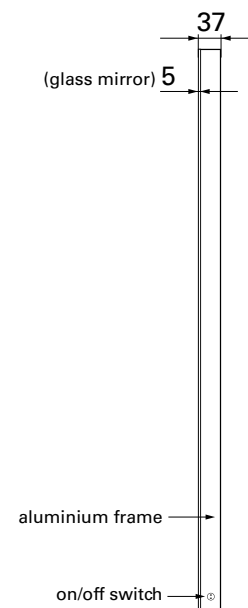

LED Light Mirrors

vcbc

DESCRIPTION

Round LED Light Mirror, 900 x 900 diameter

PRODUCT CODE

MLO9090

FEATURES

- Dimensions: 900 x 900 dia x D37 mm
- LED edges
- Frosted glass border
- De-mist function
- Full brushed Aluminium frame
- On/off switch, plugs in to wall
- 5mm thick glass
- 25 watts
- Colour: 6500K
- Conforms to NZ/Aus electrical standards, certificate available

TECHNICAL DRAWINGS

Front

Side

NOTES

- Drawing indicates the technical measurement only and is not a reflection of how the product will look. Sizes nominal only. Drawings in millimetres. Not to scale. February 2020.