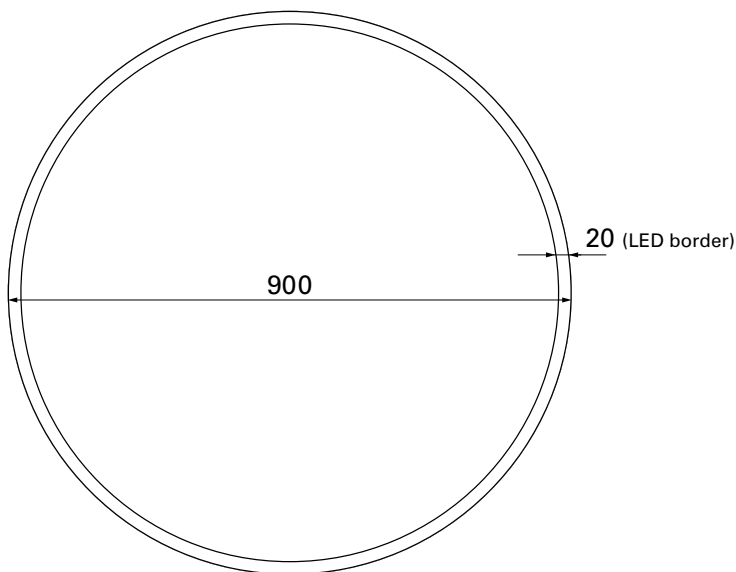

LED Light Mirrors

vcbc

DESCRIPTION

Round LED Light Mirror, 900 x 900 diameter

PRODUCT CODE

MLO9090

FEATURES

- Dimensions: 900 x 900 dia x D37 mm
- LED edges
- Frosted glass border
- De-mist function
- Full brushed Aluminium frame
- On/off switch, plugs in to wall
- 5mm thick glass
- 25 watts
- Colour: 6500K
- Conforms to NZ/Aus electrical standards, certificate available

TECHNICAL DRAWINGS

Front

Side

NOTES

- Drawing indicates the technical measurement only and is not a reflection of how the product will look. Sizes nominal only. Drawings in millimetres. Not to scale. February 2020.