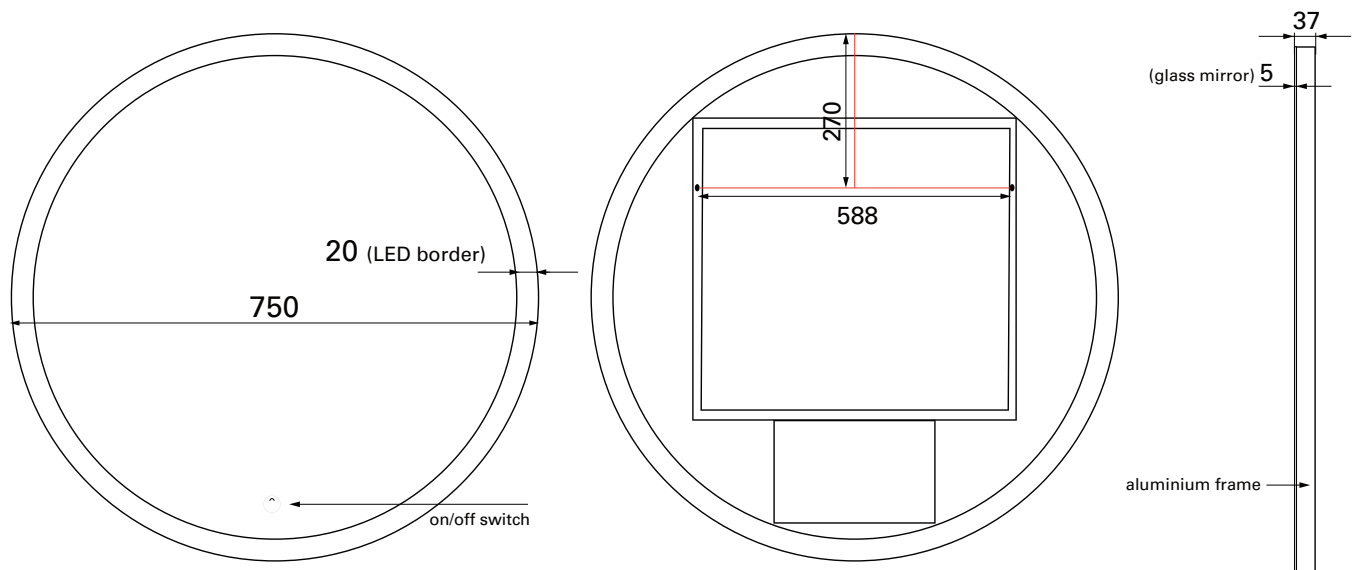

LED Light Mirrors

vcbc

DESCRIPTION

Round LED Light Mirror, 750 x 750 diameter

PRODUCT CODE

MLO7575

FEATURES

- Dimensions: 750 x 750 dia x D37 mm
- LED edges
- Frosted glass border
- De-mist function
- Full brushed Aluminium frame
- On/off switch, plugs in to wall
- 5mm thick glass
- 21 watts
- Colour: 6500K
- Conforms to NZ/Aus electrical standards, certificate available

TECHNICAL DRAWINGS

Front

Back

Side

NOTES

- Drawing indicates the technical measurement only and is not a reflection of how the product will look. Sizes nominal only. Drawings in millimetres. Not to scale. February 2020.