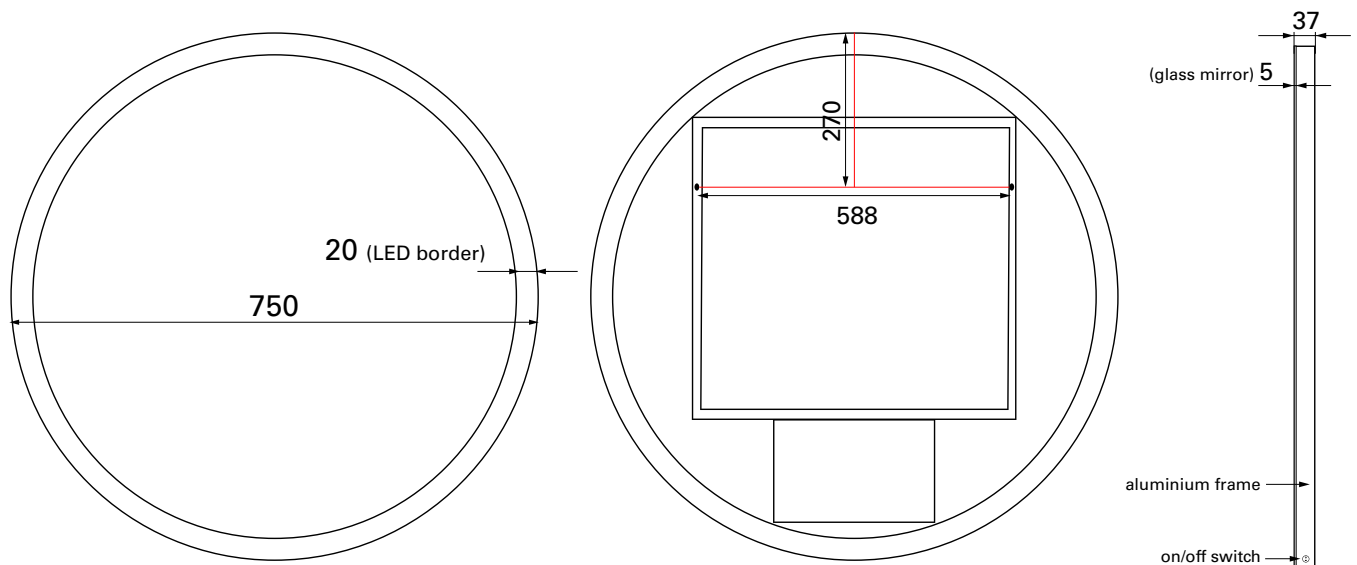

LED Light Mirrors

vcbc

DESCRIPTION

Round LED Light Mirror, 750 x 750 diameter

PRODUCT CODE

MLO7575

FEATURES

- Dimensions: 750 x 750 dia x D37 mm
- LED edges
- Frosted glass border
- De-mist function
- Full brushed Aluminium frame
- On/off switch, plugs in to wall
- 5mm thick glass
- 21 watts
- Colour: 6500K
- Conforms to NZ/Aus electrical standards, certificate available

TECHNICAL DRAWINGS

Front

Back

Side

NOTES

- Drawing indicates the technical measurement only and is not a reflection of how the product will look. Sizes nominal only. Drawings in millimetres. Not to scale. February 2020.