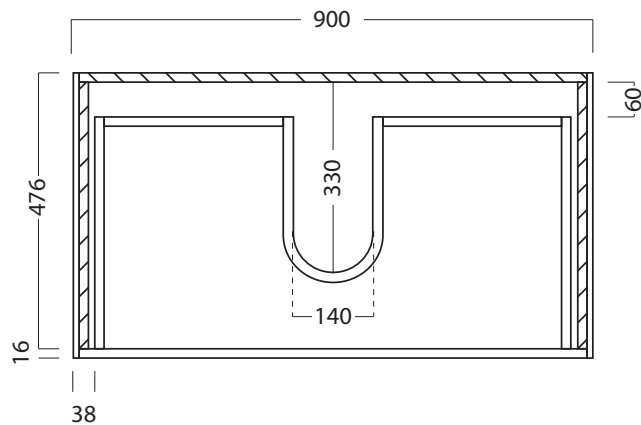

DESCRIPTION

Moode 900 Wall Hung Vanity - 2 Drawers, Top/Bottom, White / Timber Veneer

PRODUCT CODE

MD90D2 /
MD90D2TA

FEATURES

- Dimensions - W 900mm x H 500mm x D 492mm
- Available painted White, in Timber Veneer*, or in your choice of paint colour.^
- The paint used on our products is polyurethane or UV based. It is five times harder and more durable than lacquer finishes.
- Timber veneer finishes are 100% natural, so each have variations in grain and colour. All come stained and sealed with a protective UV finish.
- Kordura tops available in Fine (12.6mm), Standard (25mm) or Deep (70mm) thickness, in White, or coloured Kordura tops.**
- Soft-close drawers.
- NZ-made cabinetry.
- Goes with most basins.

DESCRIPTION

Moode 900 Wall Hung Vanity - 2 Drawers, Top/Bottom, White / Timber Veneer

PRODUCT CODE

MD90D2 /
MD90D2TA

TECHNICAL DRAWINGS

Top

Kordura Top available in 3 thickness

Front

Side Section

Top Section of Drawer

NOTES

Drawing indicates the technical measurement only and is not a reflection of how the unit will look. Sizes are nominal only. All drawings in millimeters. Drawings not to scale.