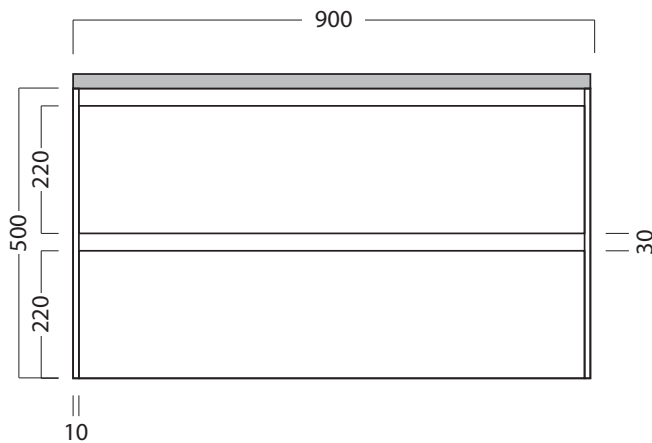

DESCRIPTION

Moode 900 Wall Hung Vanity - 2 Drawers, Top/Bottom, White / Timber Veneer

PRODUCT CODE

MD90D2 /
MD90D2TA

FEATURES

- Dimensions - W 900mm x H 500mm x D 492mm
- Available painted White, in Timber Veneer*, or in your choice of paint colour.^
- The paint used on our products is polyurethane or UV based. It is five times harder and more durable than lacquer finishes.
- Timber veneer finishes are 100% natural, so each have variations in grain and colour. All come stained and sealed with a protective UV finish.
- Kordura tops available in Fine (12.6mm), Standard (25mm) or Deep (70mm) thickness, in White, or coloured Kordura tops.**
- Soft-close drawers.
- NZ-made cabinetry.
- Goes with most basins.

DESCRIPTION

Moode 900 Wall Hung Vanity - 2 Drawers, Top/Bottom, White / Timber Veneer

PRODUCT CODE

MD90D2 /
MD90D2TA

TECHNICAL DRAWINGS

Top

Kordura Top available in 3 thickness

Front

Side Section

Top Section of Drawer

NOTES

Drawing indicates the technical measurement only and is not a reflection of how the unit will look. Sizes are nominal only. All drawings in millimeters. Drawings not to scale.