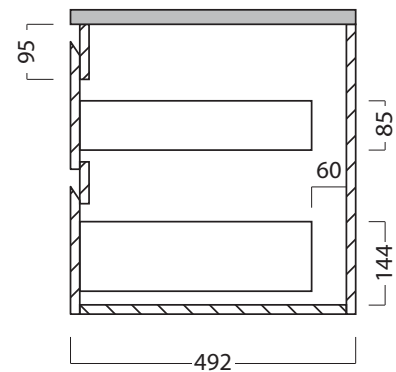

DESCRIPTION

Moode 900 Wall Hung Vanity - 2 Drawers, Top/Bottom, White / Timber Veneer

PRODUCT CODE

MD90D2 /
MD90D2TA

FEATURES

- Dimensions - W 900mm x H 500mm x D 492mm
- Available painted White, in Timber Veneer*, or in your choice of paint colour.^
- The paint used on our products is polyurethane or UV based. It is five times harder and more durable than lacquer finishes.
- Timber veneer finishes are 100% natural, so each have variations in grain and colour. All come stained and sealed with a protective UV finish.
- Kordura tops available in Fine (12.6mm), Standard (25mm) or Deep (70mm) thickness, in White, or coloured Kordura tops.**
- Soft-close drawers.
- NZ-made cabinetry.
- Goes with most basins.

DESCRIPTION

Moode 900 Wall Hung Vanity - 2 Drawers, Top/Bottom, White / Timber Veneer

PRODUCT CODE

MD90D2 /
MD90D2TA

TECHNICAL DRAWINGS

Top

Kordura Top available in 3 thickness

Front

Side Section

Top Section of Drawer

NOTES

Drawing indicates the technical measurement only and is not a reflection of how the unit will look. Sizes are nominal only. All drawings in millimeters. Drawings not to scale.