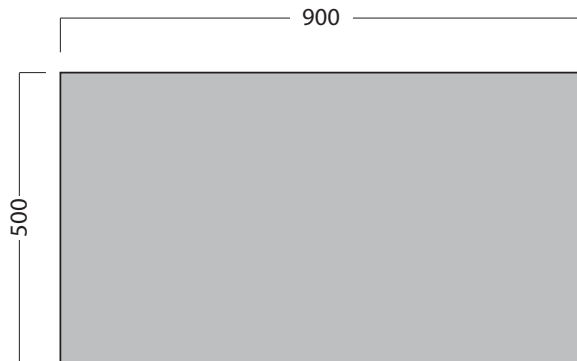

DESCRIPTION

Moode 900 Wall Hung Vanity - 1 Drawer, White / Timber Veneer

PRODUCT CODE

MD90D / MD90DTA

TECHNICAL DRAWINGS

Top

Kordura Top available in 3 thickness