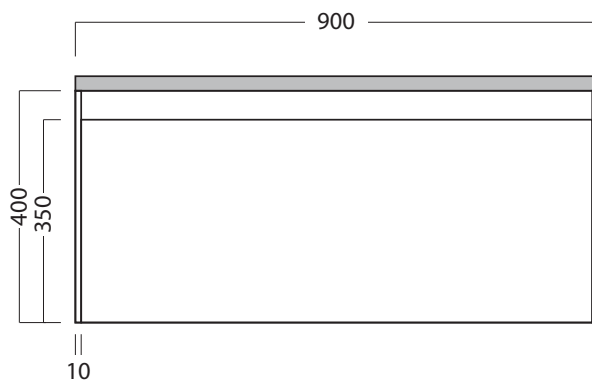

## TECHNICAL DRAWINGS

Top

Kordura Top available in 3 thickness

Front

Side Section

Top Section of Drawer

## NOTES

Drawing indicates the technical measurement only and is not a reflection of how the unit will look. Sizes are nominal only. All drawings in millimeters. Drawings not to scale.