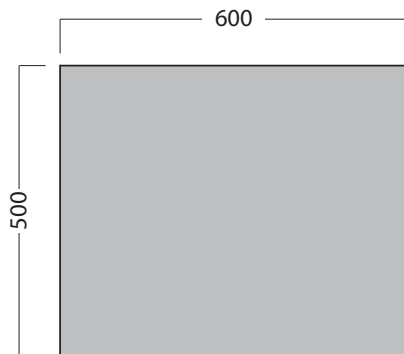

DESCRIPTION

Moode 600 Wall Hung Vanity - 2 Drawers, Top/Bottom, White / Timber Veneer

PRODUCT CODE

MD60D2 /
MD60D2TA

TECHNICAL DRAWINGS

Top