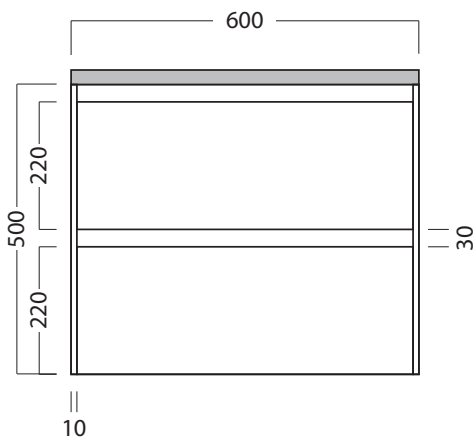

## FEATURES

- Dimensions - W 600mm x H 500mm x D 492mm
- Available painted White, in Timber Veneer\*, or in your choice of paint colour.^
- The paint used on our products is polyurethane or UV based. It is five times harder and more durable than lacquer finishes.
- Timber veneer finishes are 100% natural, so each have variations in grain and colour. All come stained and sealed with a protective UV finish.
- Kordura tops available in Fine (12.6mm), Standard (25mm) or Deep (70mm) thickness, in White, or coloured Kordura tops.\*\*
- Soft-close drawers.
- NZ-made cabinetry.
- Goes with most basins.

## TECHNICAL DRAWINGS

Top

Kordura Top available in 3 thickness

Front

Side Section

Top Section of Drawer

## NOTES

Drawing indicates the technical measurement only and is not a reflection of how the unit will look. Sizes are nominal only. All drawings in millimeters. Drawings not to scale.