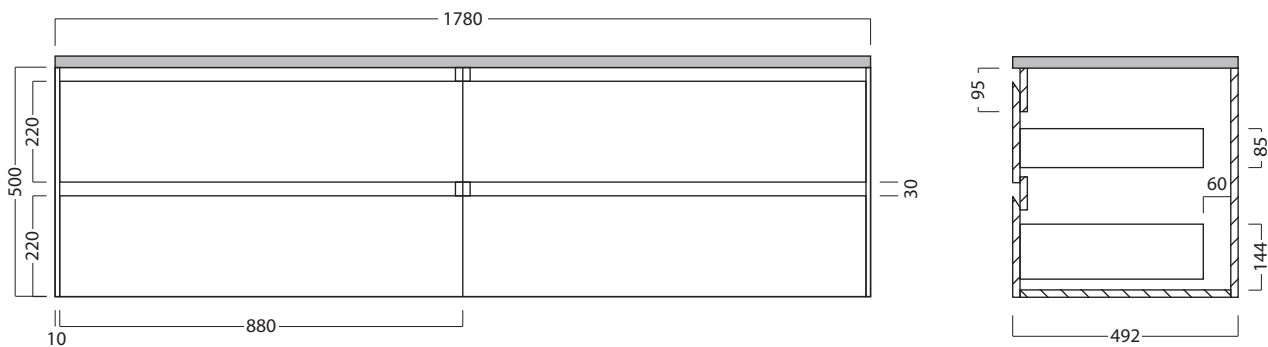

DESCRIPTION

Moode 1800 Wall Hung Vanity - 4 Drawers, Double Bowl, White / Timber Veneer

PRODUCT CODE

MD180D4DB /
MD180D4DBTA

FEATURES

- Dimensions - W 1780mm x H 500mm x D 492mm
- Available painted White, in Timber Veneer*, or in your choice of paint colour.^
- The paint used on our products is polyurethane or UV based. It is five times harder and more durable than lacquer finishes.
- Timber veneer finishes are 100% natural, so each have variations in grain and colour. All come stained and sealed with a protective UV finish.
- Kordura tops available in Fine (12.6mm), Standard (25mm) or Deep (70mm) thickness, in White, or coloured Kordura tops.**
- Soft-close drawers.
- NZ-made cabinetry.
- Goes with most basins.

DESCRIPTION

Moode 1800 Wall Hung Vanity - 4 Drawers, Double Bowl, White / Timber Veneer

PRODUCT CODE

MD180D4DB /
MD180D4DBTA

TECHNICAL DRAWINGS

Top

Kordura Top available in 3 thickness

Front

Side Section

Top Section of Drawer

NOTES

Drawing indicates the technical measurement only and is not a reflection of how the unit will look. Sizes are nominal only. All drawings in millimeters. Drawings not to scale.