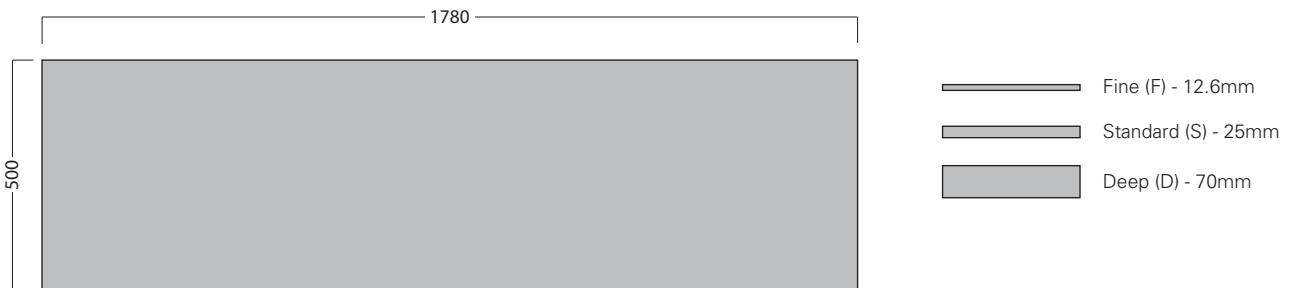

DESCRIPTION

Moode 1800 Wall Hung Vanity - 4 Drawers, Double Bowl, White / Timber Veneer

PRODUCT CODE

MD180D4DB /
MD180D4DBTA

FEATURES

- Dimensions - W 1780mm x H 500mm x D 492mm
- Available painted White, in Timber Veneer*, or in your choice of paint colour.^
- The paint used on our products is polyurethane or UV based. It is five times harder and more durable than lacquer finishes.
- Timber veneer finishes are 100% natural, so each have variations in grain and colour. All come stained and sealed with a protective UV finish.
- Kordura tops available in Fine (12.6mm), Standard (25mm) or Deep (70mm) thickness, in White, or coloured Kordura tops.**
- Soft-close drawers.
- NZ-made cabinetry.
- Goes with most basins.

DESCRIPTION

Moode 1800 Wall Hung Vanity - 4 Drawers, Double Bowl, White / Timber Veneer

PRODUCT CODE

MD180D4DB /
MD180D4DBTA

TECHNICAL DRAWINGS

Top

Kordura Top available in 3 thickness

Front

Side Section

Top Section of Drawer

NOTES

Drawing indicates the technical measurement only and is not a reflection of how the unit will look. Sizes are nominal only. All drawings in millimeters. Drawings not to scale.