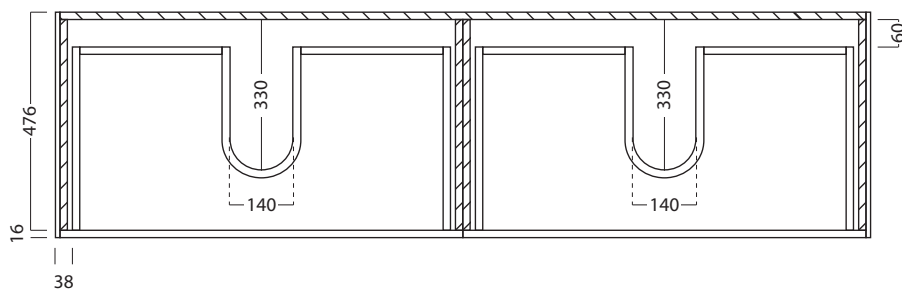

DESCRIPTION

Moode 1800 Wall Hung Vanity - 4 Drawers, Double Bowl, White / Timber Veneer

PRODUCT CODE

MD180D4DB /
MD180D4DBTA

FEATURES

- Dimensions - W 1780mm x H 500mm x D 492mm
- Available painted White, in Timber Veneer*, or in your choice of paint colour.^
- The paint used on our products is polyurethane or UV based. It is five times harder and more durable than lacquer finishes.
- Timber veneer finishes are 100% natural, so each have variations in grain and colour. All come stained and sealed with a protective UV finish.
- Kordura tops available in Fine (12.6mm), Standard (25mm) or Deep (70mm) thickness, in White, or coloured Kordura tops.**
- Soft-close drawers.
- NZ-made cabinetry.
- Goes with most basins.

DESCRIPTION

Moode 1800 Wall Hung Vanity - 4 Drawers, Double Bowl, White / Timber Veneer

PRODUCT CODE

MD180D4DB /
MD180D4DBTA

TECHNICAL DRAWINGS

Top

Kordura Top available in 3 thickness

Front

Side Section

Top Section of Drawer

NOTES

Drawing indicates the technical measurement only and is not a reflection of how the unit will look. Sizes are nominal only. All drawings in millimeters. Drawings not to scale.