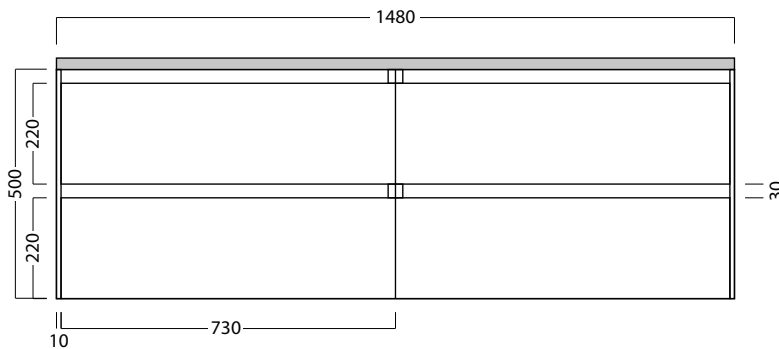

**KORDURA TOPS • 15% surcharge applies for coloured Kordura tops (excludes White) • Available in Fine (12.6mm), Standard (25mm), and Deep (70mm) (Deep and Fine Tops – White + Carrara Marble only). • Fine Kordura tops not available with Undermount or Semi-Recessed basins • Tapholes do not come pre-drilled – this is the responsibility of the installer, and can be cut with a hole saw, jigsaw or router. October 2019.

Side Section

Top Section of Drawer

NOTES

Drawing indicates the technical measurement only and is not a reflection of how the unit will look. Sizes are nominal only. All drawings in millimeters. Drawings not to scale.