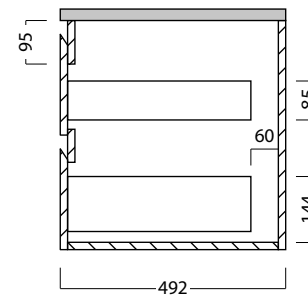

DESCRIPTION

Moode 1500 Wall Hung Vanity - 4 Drawers, Double Bowl, White / Timber Veneer

PRODUCT CODE

MD150D4DB / MD150D4DBTA

FEATURES

- Dimensions - W 1480 x H 500 x D 500mm
- Available painted White (Gloss), in Timber Veneer,* or in your choice of paint colour.* ^
- The paint used on our products is polyurethane or UV based. It is five times harder and more durable than lacquer finishes.
- Timber veneer finishes are 100% natural, so each have variations in grain and colour. All come stained and sealed with a protective UV finish.
- Kordura tops** available in Fine (12.6mm), Standard (25mm) or Deep (70mm) thickness's, in White or Carrara Marble. Standard tops also available in other colours.
- Soft-close drawers. NZ-made cabinetry.
- Pair with our one of our Undermount, Semi-Recessed or Counter Top basins.

**KORDURA TOPS • 15% surcharge applies for coloured Kordura tops (excludes White) • Available in Fine (12.6mm), Standard (25mm), and Deep (70mm) (Deep and Fine Tops – White + Carrara Marble only). • Fine Kordura tops not available with Undermount or Semi-Recessed basins • Tapholes do not come pre-drilled – this is the responsibility of the installer, and can be cut with a hole saw, jigsaw or router. October 2019.

DESCRIPTION

Moode 1500 Wall Hung Vanity - 4 Drawers, Double Bowl, White / Timber Veneer

PRODUCT CODE

MD150D4DB / MD150D4DBTA

TECHNICAL DRAWINGS

Top

Kordura Top available in 3 thickness's

Front

Side Section

Top Section of Drawer

NOTES

Drawing indicates the technical measurement only and is not a reflection of how the unit will look. Sizes are nominal only. All drawings in millimeters. Drawings not to scale.