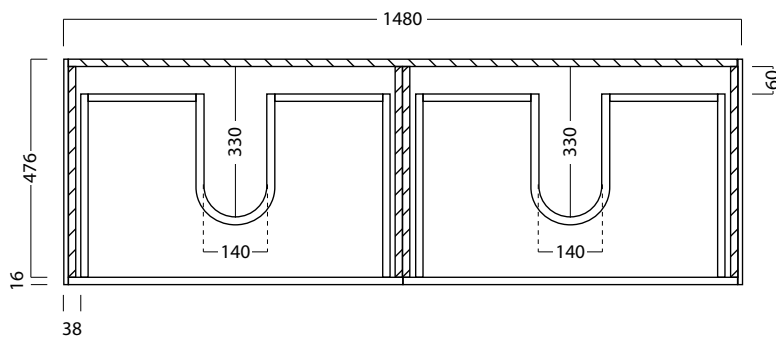

**KORDURA TOPS • 15% surcharge applies for coloured Kordura tops (excludes White) • Available in Fine (12.6mm), Standard (25mm), and Deep (70mm) (Deep and Fine Tops – White + Carrara Marble only). • Fine Kordura tops not available with Undermount or Semi-Recessed basins • Tapholes do not come pre-drilled – this is the responsibility of the installer, and can be cut with a hole saw, jigsaw or router. October 2019.

Side Section

Top Section of Drawer

NOTES

Drawing indicates the technical measurement only and is not a reflection of how the unit will look. Sizes are nominal only. All drawings in millimeters. Drawings not to scale.