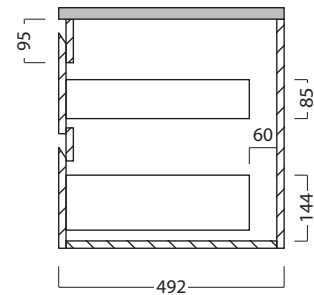

DESCRIPTION

Moode 1500 Wall Hung Vanity - 4 Drawers, Double Bowl, White / Timber Veneer

PRODUCT CODE

MD150D4DB /
MD150D4DBTA

FEATURES

- Dimensions - W 1480mm x H 500mm x D 492mm
- Available painted White, in Timber Veneer*, or in your choice of paint colour.^
- The paint used on our products is polyurethane or UV based. It is five times harder and more durable than lacquer finishes.
- Timber veneer finishes are 100% natural, so each have variations in grain and colour. All come stained and sealed with a protective UV finish.
- Kordura tops available in Fine (12.6mm), Standard (25mm) or Deep (70mm) thickness, in White, or coloured Kordura tops.**
- Soft-close drawers.
- NZ-made cabinetry.
- Goes with most basins.

DESCRIPTION

Moode 1500 Wall Hung Vanity - 4 Drawers, Double Bowl, White / Timber Veneer

PRODUCT CODE

MD150D4DB /
MD150D4DBTA

TECHNICAL DRAWINGS

Top

Kordura Top available in 3 thickness

Front

Side Section

Top Section of Drawer

NOTES

Drawing indicates the technical measurement only and is not a reflection of how the unit will look. Sizes are nominal only. All drawings in millimeters. Drawings not to scale.