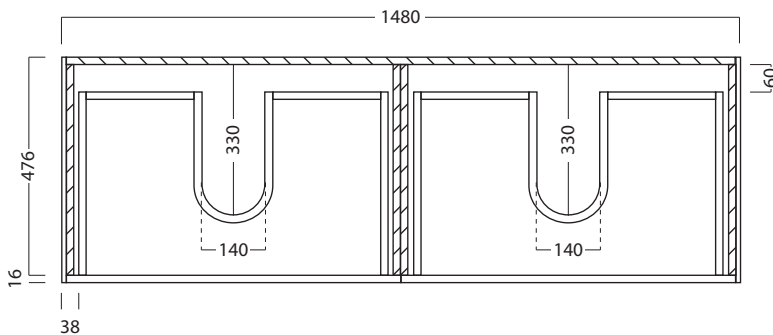

DESCRIPTION

Moode 1500 Wall Hung Vanity - 4 Drawers, Double Bowl, White / Timber Veneer

PRODUCT CODE

MD150D4DB /
MD150D4DBTA

FEATURES

- Dimensions - W 1480mm x H 500mm x D 492mm
- Available painted White, in Timber Veneer*, or in your choice of paint colour.^
- The paint used on our products is polyurethane or UV based. It is five times harder and more durable than lacquer finishes.
- Timber veneer finishes are 100% natural, so each have variations in grain and colour. All come stained and sealed with a protective UV finish.
- Kordura tops available in Fine (12.6mm), Standard (25mm) or Deep (70mm) thickness, in White, or coloured Kordura tops.**
- Soft-close drawers.
- NZ-made cabinetry.
- Goes with most basins.

Side Section

Top Section of Drawer

NOTES

Drawing indicates the technical measurement only and is not a reflection of how the unit will look. Sizes are nominal only. All drawings in millimeters. Drawings not to scale.