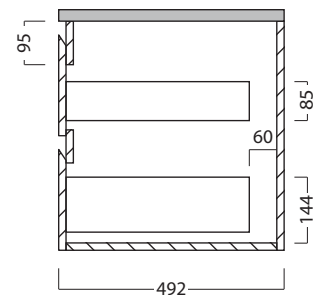

DESCRIPTION

Moode 1500 Wall Hung Vanity - 4 Drawers, , White / Timber Veneer

PRODUCT CODE

MD150D4 /
MD150D4TA

FEATURES

- Dimensions - W 1480mm x H 500mm x D 492mm
- Available painted White, in Timber Veneer*, or in your choice of paint colour.^
- The paint used on our products is polyurethane or UV based. It is five times harder and more durable than lacquer finishes.
- Timber veneer finishes are 100% natural, so each have variations in grain and colour. All come stained and sealed with a protective UV finish.
- Kordura tops available in Fine (12.6mm), Standard (25mm) or Deep (70mm) thickness, in White, or coloured Kordura tops.**
- Soft-close drawers.
- NZ-made cabinetry.
- Goes with most basins.

DESCRIPTION

Moode 1500 Wall Hung Vanity - 4 Drawers, , White / Timber Veneer

PRODUCT CODE

MD150D4 /
MD150D4TA

TECHNICAL DRAWINGS

Top

Kordura Top available in 3 thickness

Front

Side Section

Top Section of Drawer

NOTES

Drawing indicates the technical measurement only and is not a reflection of how the unit will look. Sizes are nominal only. All drawings in millimeters. Drawings not to scale.