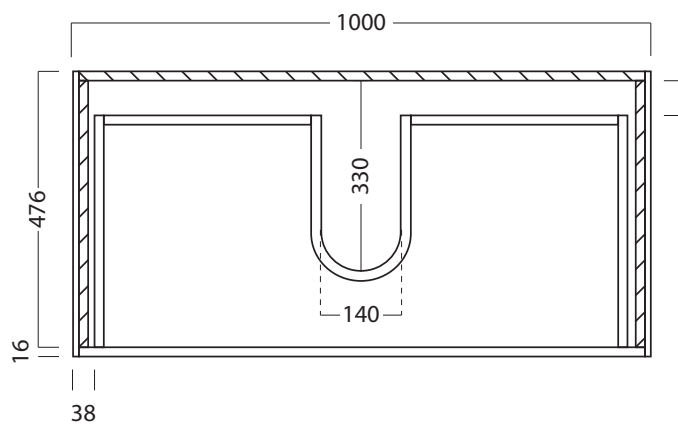

DESCRIPTION

Moode 1000 Wall Hung Vanity - 2 Drawers, Top/Bottom, White / Timber Veneer

PRODUCT CODE

MD100DTA /
MD100D2TA

TECHNICAL DRAWINGS

Top

Kordura Top available in 3 thickness

Front

Side Section

Top Section of Drawer

NOTES

Drawing indicates the technical measurement only and is not a reflection of how the unit will look. Sizes are nominal only. All drawings in millimeters. Drawings not to scale.