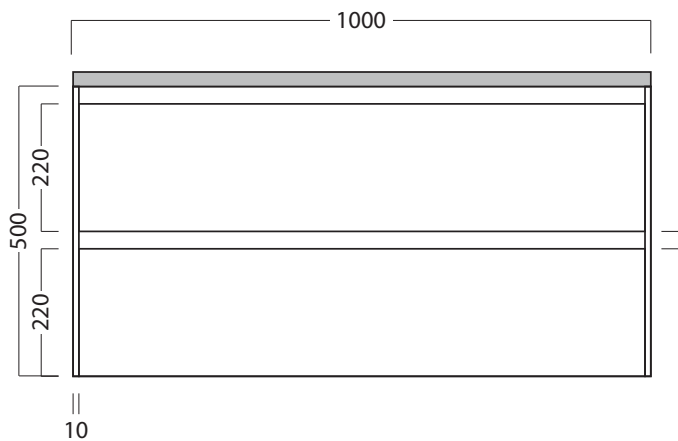

DESCRIPTION

Moode 1000 Wall Hung Vanity - 2 Drawers, Top/Bottom, White / Timber Veneer

PRODUCT CODE

MD100DTA /
MD100D2TA

FEATURES

- Dimensions - W 1000mm x H 500mm x D 492mm
- Available painted White, in Timber Veneer*, or in your choice of paint colour.^
- The paint used on our products is polyurethane or UV based. It is five times harder and more durable than lacquer finishes.
- Timber veneer finishes are 100% natural, so each have variations in grain and colour. All come stained and sealed with a protective UV finish.
- Kordura tops available in Fine (12.6mm), Standard (25mm) or Deep (70mm) thickness, in White, or coloured Kordura tops.**
- Soft-close drawers.
- NZ-made cabinetry.
- Goes with most basins.

DESCRIPTION

Moode 1000 Wall Hung Vanity - 2 Drawers, Top/Bottom, White / Timber Veneer

PRODUCT CODE

MD100DTA /
MD100D2TA

TECHNICAL DRAWINGS

Top

Kordura Top available in 3 thickness

Front

Side Section

Top Section of Drawer

NOTES

Drawing indicates the technical measurement only and is not a reflection of how the unit will look. Sizes are nominal only. All drawings in millimeters. Drawings not to scale.