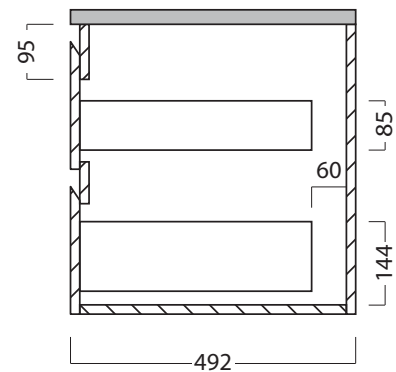

DESCRIPTION

Moode 1000 Wall Hung Vanity - 2 Drawers, Top/Bottom, White / Timber Veneer

PRODUCT CODE

MD100DTA /
MD100D2TA

FEATURES

- Dimensions - W 1000mm x H 500mm x D 492mm
- Available painted White, in Timber Veneer*, or in your choice of paint colour.^
- The paint used on our products is polyurethane or UV based. It is five times harder and more durable than lacquer finishes.
- Timber veneer finishes are 100% natural, so each have variations in grain and colour. All come stained and sealed with a protective UV finish.
- Kordura tops available in Fine (12.6mm), Standard (25mm) or Deep (70mm) thickness, in White, or coloured Kordura tops.**
- Soft-close drawers.
- NZ-made cabinetry.
- Goes with most basins.

DESCRIPTION

Moode 1000 Wall Hung Vanity - 2 Drawers, Top/Bottom, White / Timber Veneer

PRODUCT CODE

MD100DTA /
MD100D2TA

TECHNICAL DRAWINGS

Top

Kordura Top available in 3 thickness

Front

Side Section

Top Section of Drawer

NOTES

Drawing indicates the technical measurement only and is not a reflection of how the unit will look. Sizes are nominal only. All drawings in millimeters. Drawings not to scale.