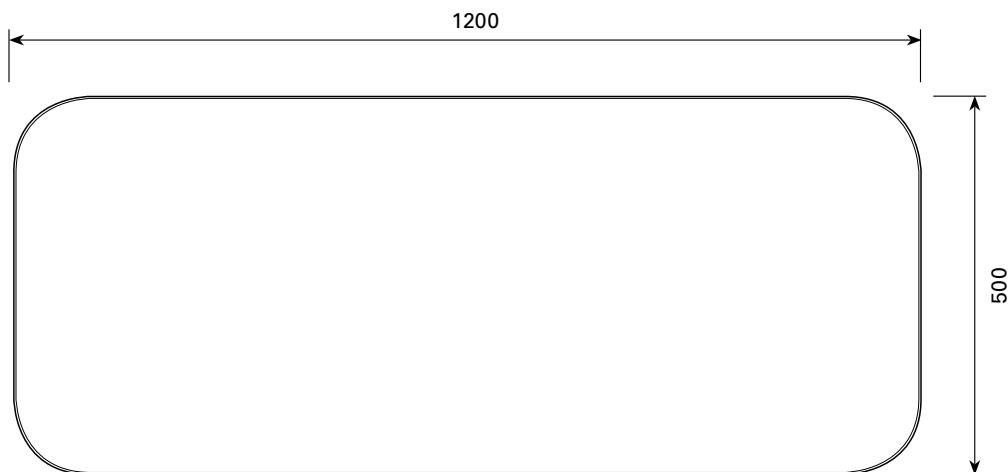

MIRRORS

Michel César

DESCRIPTION

Curved Mirror

PRODUCT CODE

M4

FEATURES

- Dimensions - L1200 x W500 x D4 mm
- 100mm radius on each corner
- Silver clear finish
- Please specify horizontal or vertical hanging
- Wall fixings included – mirror sits approximately 25mm from wall

TECHNICAL DRAWINGS

NOTES

Technical drawing is an indication only and does not reflect how the item will look. Drawings not to scale. Sizes nominal only.

MICHEL CÉSAR
VCBC
BURLINGTON
LAUNDRY

/ WHERE BATHROOMS
& LAUNDRIES
COME TOGETHER
BEAUTIFULLY /