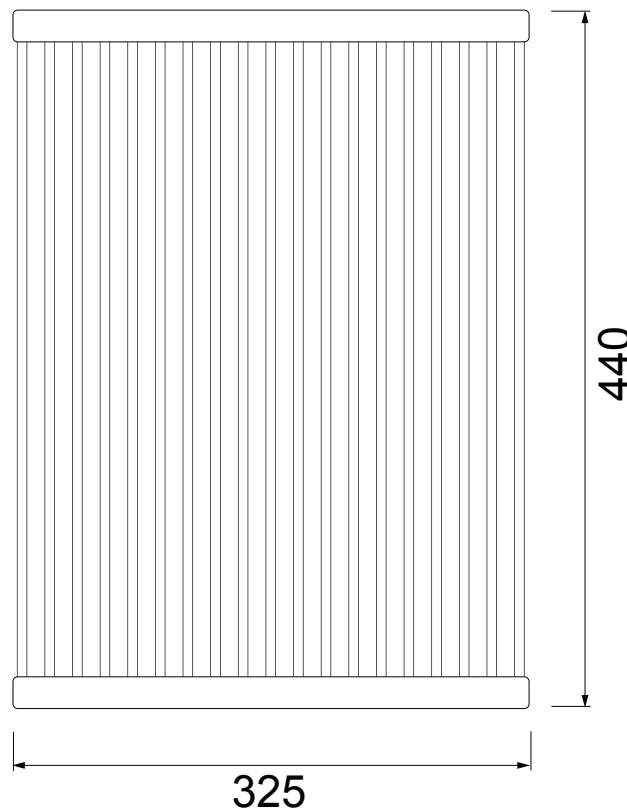

DESCRIPTION

Rolling Mat

PRODUCT CODE

987017

FEATURES

- Dimensions - W 325 x D 440 x H 8mm
- Allows water to drain freely from accessories and not puddle on your bench top.
- Designed to sit perfectly on the Horoi stainless steel laundry top.
- Stainless steel and rubber.
- Soft rubber attaches to the end of the rods, so that your bench top doesn't get scratched (removable).

TECHNICAL DRAWINGS

NOTES

See our website for product prices. Drawing indicates the technical measurement only and is not a reflection of how the product will look. Sizes are nominal only. All drawings in millimeters. Drawings not to scale. September 2021.