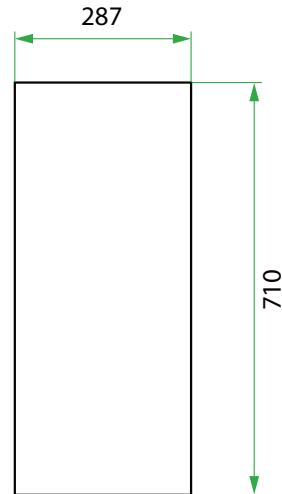

OPEN SHELF /

LAUNDRY

DESCRIPTION

750 Open Shelf

PRODUCT CODE

LTOS75 / LTOS75M / LTOS75T / LTOS75CC

Dimensions W 750 x H 710 x D 290 (mm)

Finishes White Gloss or Custom Colour Paint*, Melamine or Timber Veneer

Origin New Zealand made cabinetry

Notes See website for finish colours. Accessories not included.

TECHNICAL DRAWINGS

Front

Side

NOTES

*Additional Cost. Accessories not included. See our website for product prices. Drawing indicates the technical measurement only and is not a reflection of how the product will look. Sizes are nominal only. All drawings in millimeters. Drawings not to scale. June 2023.