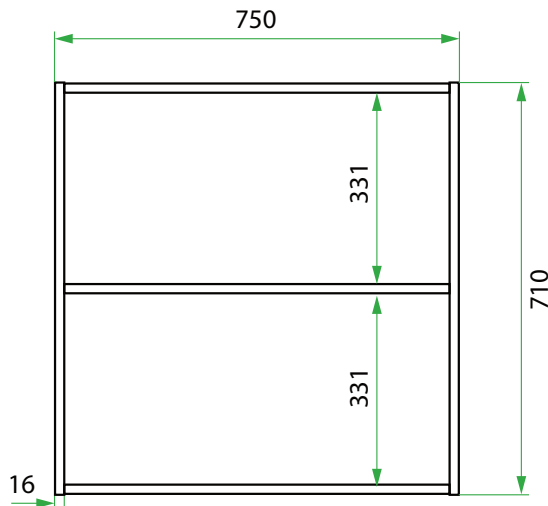

OPEN SHELF /

LAUNDRY

DESCRIPTION

750 Open Shelf

PRODUCT CODE

LTOS75 / LTOS75M / LTOS75T / LTOS75CC

Dimensions W 750 x H 710 x D 290 (mm)

Finishes White Gloss or Custom Colour Paint*, Melamine or Timber Veneer

Origin New Zealand made cabinetry

Notes See website for finish colours. Accessories not included.

TECHNICAL DRAWINGS

Front

Side

NOTES

*Additional Cost. Accessories not included. See our website for product prices. Drawing indicates the technical measurement only and is not a reflection of how the product will look. Sizes are nominal only. All drawings in millimeters. Drawings not to scale. June 2023.