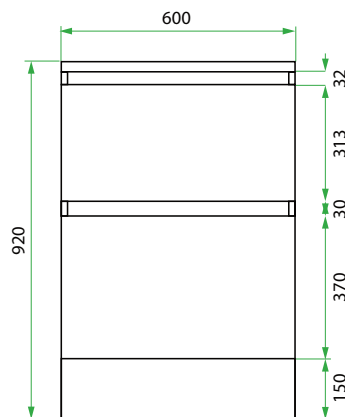

600 CABINET /

LAUNDRY

DESCRIPTION

600 Laundry Cabinet, 2 Drawers

PRODUCT CODE

VLUA60D2 / VLUA60D2M / VLUA60D2T / VLUA60D2CC

Dimensions	W 600 x H 920 x D 600 (mm)
Finishes	White Gloss or Custom Colour Paint*, Melamine or Timber Veneer*.
Kordura	Standard (White) or Colour* (Carrara Marble, Ariston, Ice Crystal, Peak Stone, Akashi Grey or Black Granite)
Handle	Recessed Rail Matching or Aluminium* (Black or Silver): White Gloss or Melamine Only or 45° Handle: Timber Veneer or Custom Colour Paint Only.
Origin	New Zealand made cabinetry
Notes	2 Drawers with soft-close. Choose one of our 7, matte Kordura top finishes (sold per 100mm). See website for all finish colours. Sinks sold separately.

TECHNICAL DRAWINGS

Front

Side

Top
Down

NOTES

*Additional Cost. Accessories not included. See our website for product prices. Drawing indicates the technical measurement only and is not a reflection of how the product will look. Sizes are nominal only. All drawings in millimeters. Drawings not to scale. June 2024.