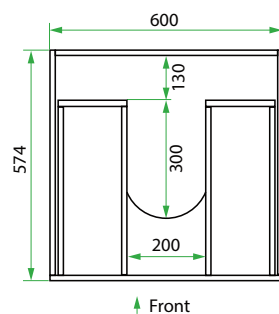

600 CABINET /

LAUNDRY

DESCRIPTION

600 Laundry Cabinet, 2 Drawers

PRODUCT CODE

VLUA60D2 / VLUA60D2M / VLUA60D2T / VLUA60D2CC

Dimensions	W 600 x H 920 x D 600 (mm)
Finishes	White Gloss or Custom Colour Paint*, Melamine or Timber Veneer*.
Kordura	Standard (White) or Colour* (Carrara Marble, Ariston, Ice Crystal, Peak Stone, Akashi Grey or Black Granite)
Handle	Recessed Rail Matching or Aluminium* (Black or Silver): White Gloss or Melamine Only or 45° Handle: Timber Veneer or Custom Colour Paint Only.
Origin	New Zealand made cabinetry
Notes	2 Drawers with soft-close. Choose one of our 7, matte Kordura top finishes (sold per 100mm). See website for all finish colours. Sinks sold separately.

TECHNICAL DRAWINGS

Front

Side

Top
Down

NOTES

*Additional Cost. Accessories not included. See our website for product prices. Drawing indicates the technical measurement only and is not a reflection of how the product will look. Sizes are nominal only. All drawings in millimeters. Drawings not to scale. June 2024.