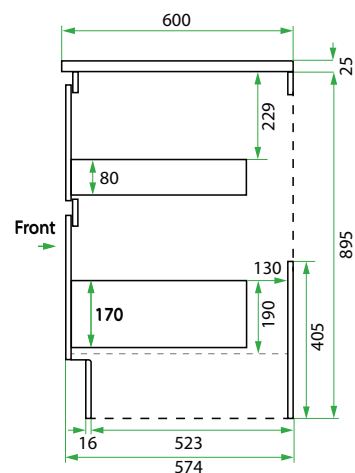

600 CABINET /

LAUNDRY

DESCRIPTION

600 Laundry Cabinet, 2 Drawers

PRODUCT CODE

VLUA60D2 / VLUA60D2M / VLUA60D2T / VLUA60D2CC

Dimensions	W 600 x H 920 x D 600 (mm)
Finishes	White Gloss or Custom Colour Paint*, Melamine or Timber Veneer*.
Kordura	Standard (White) or Colour* (Carrara Marble, Ariston, Ice Crystal, Peak Stone, Akashi Grey or Black Granite)
Handle	Recessed Rail Matching or Aluminium* (Black or Silver): White Gloss or Melamine Only or 45° Handle: Timber Veneer or Custom Colour Paint Only.
Origin	New Zealand made cabinetry
Notes	2 Drawers with soft-close. Choose one of our 7, matte Kordura top finishes (sold per 100mm). See website for all finish colours. Sinks sold separately.

TECHNICAL DRAWINGS

Front

Side

Top
Down

NOTES

*Additional Cost. Accessories not included. See our website for product prices. Drawing indicates the technical measurement only and is not a reflection of how the product will look. Sizes are nominal only. All drawings in millimeters. Drawings not to scale. June 2024.