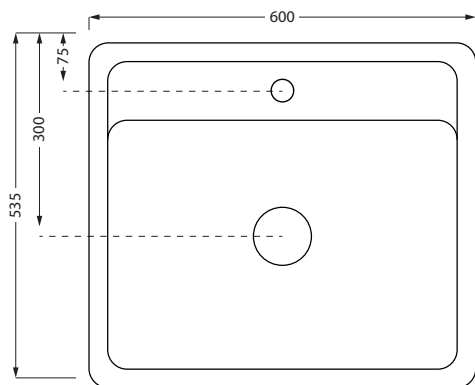

## DESCRIPTION

Lancashire Tub, White

## FEATURES

- Dimensions - W 600mm x H 190mm x D 535mm
- A modern yet minimal ceramic tub crafted to function and perform with ergonomics, easy to use & clean factors in mind.
- Made with high quality vitreous China.
- Include a convenient waste basket to trap small objects.
- Pair it with any of our Laundry Cabinets available in a variety of sizes and finishes.
- NB: Tapware not included.

## TECHNICAL DRAWINGS

Top

Side Section

Front

## NOTES

Sizes approximate. All drawings in millimeters.

Drawing indicates the technical measurement only and is not a reflection of how the product will look.