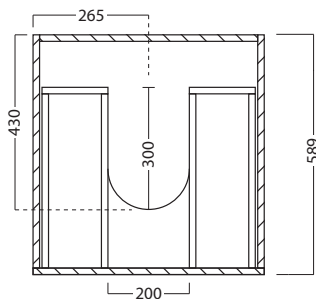

600 HOROI CABINET

LAUNDRY

DESCRIPTION

600 Laundry Cabinet, Horoi Stainless Steel Top, 2 Drawers, Timber Veneer

PRODUCT CODE

LUS60ST

FEATURES

- Dimensions - W 600mm x H 920mm x D 600mm
- Available in White, Timber Veneer, or your choice of paint colour^ (surcharge applies).
- Unit comes with a tub, cabinet, soft-close drawers and semi handle.
- Our Timber Veneer finishes are 100% natural, so each have variations in grain and colour. All come stained and sealed with a protective UV finish.

600 HOROI CABINET

LAUNDRY

DESCRIPTION

600 Laundry Cabinet, Horoi Stainless Steel Top, 2 Drawers, Timber Veneer

PRODUCT CODE

LUS60ST

TECHNICAL DRAWINGS

Top

Front

Side Section AA

Top Section of Drawer

NOTES

Drawing indicates the technical measurement only and is not a reflection of how the unit will look. Sizes approximate. All drawings in millimeters. Drawings not to scale.