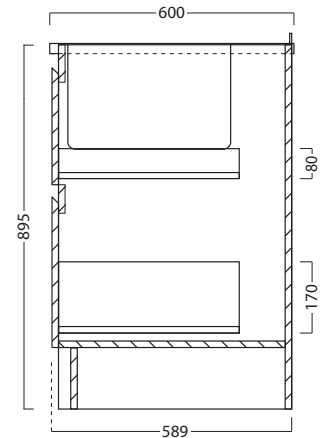

600 HOROI CABINET

LAUNDRY

DESCRIPTION

600 Laundry Cabinet, Horoi Stainless Steel Top, 2 Drawers, Timber Veneer

PRODUCT CODE

LUS60ST

FEATURES

- Dimensions - W 600mm x H 920mm x D 600mm
- Available in White, Timber Veneer, or your choice of paint colour^ (surcharge applies).
- Unit comes with a tub, cabinet, soft-close drawers and semi handle.
- Our Timber Veneer finishes are 100% natural, so each have variations in grain and colour. All come stained and sealed with a protective UV finish.

600 HOROI CABINET

LAUNDRY

DESCRIPTION

600 Laundry Cabinet, Horoi Stainless Steel Top, 2 Drawers, Timber Veneer

PRODUCT CODE

LUS60ST

TECHNICAL DRAWINGS

Top

Front

Side Section AA

Top Section of Drawer

NOTES

Drawing indicates the technical measurement only and is not a reflection of how the unit will look. Sizes approximate. All drawings in millimeters. Drawings not to scale.