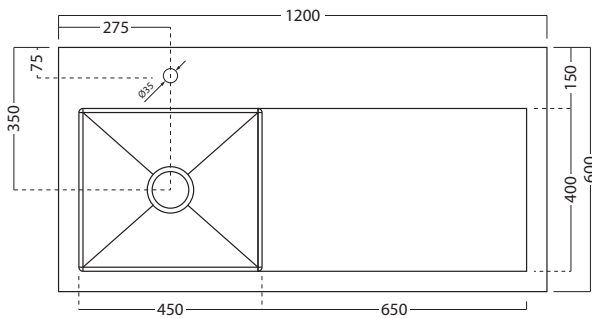

600 HOROI CABINET

LAUNDRY

DESCRIPTION

600 Laundry Cabinet, Horoi Stainless Steel Top, 2 Drawers, Timber Veneer

PRODUCT CODE

LUS60ST

FEATURES

- Dimensions - W 600mm x H 920mm x D 600mm
- Available in White, Timber Veneer, or your choice of paint colour^ (surcharge applies).
- Unit comes with a tub, cabinet, soft-close drawers and semi handle.
- Our Timber Veneer finishes are 100% natural, so each have variations in grain and colour. All come stained and sealed with a protective UV finish.

600 HOROI CABINET

LAUNDRY

DESCRIPTION

600 Laundry Cabinet, Horoi Stainless Steel Top, 2 Drawers, Timber Veneer

PRODUCT CODE

LUS60ST

TECHNICAL DRAWINGS

Top

Front

Side Section AA

Top Section of Drawer

NOTES

Drawing indicates the technical measurement only and is not a reflection of how the unit will look. Sizes approximate. All drawings in millimeters. Drawings not to scale.