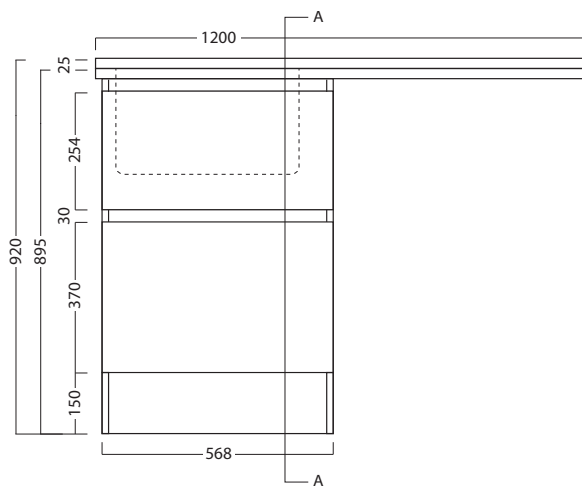

600 HOROI CABINET

LAUNDRY

DESCRIPTION

600 Laundry Cabinet, Horoi Stainless Steel Top, 2 Drawers, Timber Veneer

PRODUCT CODE

LUS60ST

FEATURES

- Dimensions - W 600mm x H 920mm x D 600mm
- Available in White, Timber Veneer, or your choice of paint colour^ (surcharge applies).
- Unit comes with a tub, cabinet, soft-close drawers and semi handle.
- Our Timber Veneer finishes are 100% natural, so each have variations in grain and colour. All come stained and sealed with a protective UV finish.

600 HOROI CABINET

LAUNDRY

DESCRIPTION

600 Laundry Cabinet, Horoi Stainless Steel Top, 2 Drawers, Timber Veneer

PRODUCT CODE

LUS60ST

TECHNICAL DRAWINGS

Top

Front

Side Section AA

Top Section of Drawer

NOTES

Drawing indicates the technical measurement only and is not a reflection of how the unit will look. Sizes approximate. All drawings in millimeters. Drawings not to scale.