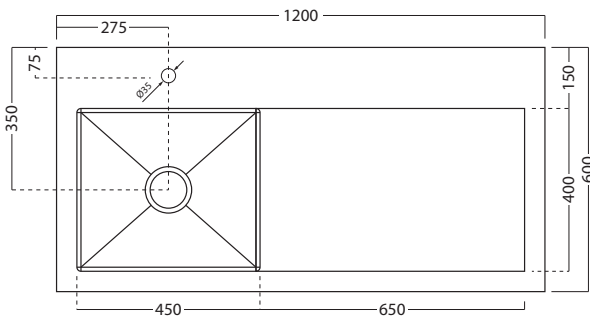

600 HOROI CABINET

LAUNDRY

DESCRIPTION

600 Laundry Cabinet, Horoi Stainless Steel Top, 2 Drawers, White / Melamine

PRODUCT CODE

LUS60S / LUS60MS

FEATURES

- Dimensions - W 600mm x H 920mm x D 600mm
- Available in White or Melamine finishes.
- Unit comes with a tub, cabinet, soft-close drawers and semi handle.
- Overhang available either left or right-hand side
- Our woodgrain Melamine is a low-pressure laminated.

LAUNDRY

DESCRIPTION

600 Laundry Cabinet, Horoi Stainless Steel Top, 2 Drawers, White / Melamine

PRODUCT CODE

LUS60S / LUS60MS

TECHNICAL DRAWINGS

Top

Front

Side Section

Top Section of Drawer

NOTES

Drawing indicates the technical measurement only and is not a reflection of how the unit will look. Sizes approximate. All drawings in millimeters. Drawings not to scale.