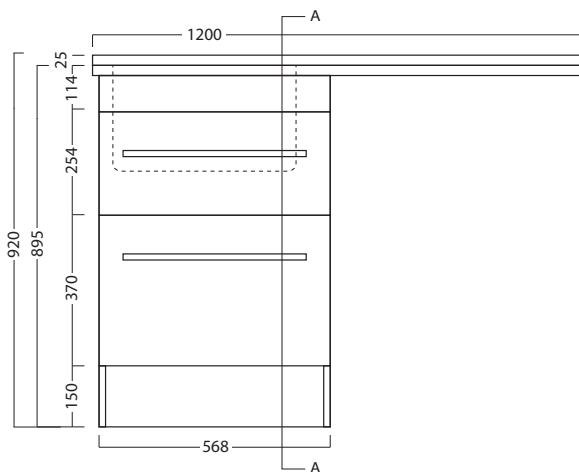

600 HOROI CABINET

LAUNDRY

DESCRIPTION

600 Laundry Cabinet, Horoi Stainless Steel Top, 2 Drawers, White / Melamine

PRODUCT CODE

LUS60S / LUS60MS

FEATURES

- Dimensions - W 600mm x H 920mm x D 600mm
- Available in White or Melamine finishes.
- Unit comes with a tub, cabinet, soft-close drawers and semi handle.
- Overhang available either left or right-hand side
- Our woodgrain Melamine is a low-pressure laminated.

LAUNDRY

DESCRIPTION

600 Laundry Cabinet, Horoi Stainless Steel Top, 2 Drawers, White / Melamine

PRODUCT CODE

LUS60S / LUS60MS

TECHNICAL DRAWINGS

Top

Front

Side Section

Top Section of Drawer

NOTES

Drawing indicates the technical measurement only and is not a reflection of how the unit will look. Sizes approximate. All drawings in millimeters. Drawings not to scale.