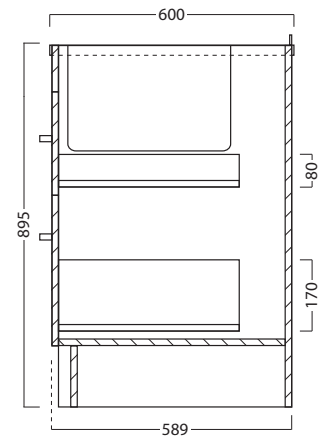

600 HOROI CABINET

LAUNDRY

DESCRIPTION

600 Laundry Cabinet, Horoi Stainless Steel Top, 2 Drawers, White / Melamine

PRODUCT CODE

LUS60S / LUS60MS

FEATURES

- Dimensions - W 600mm x H 920mm x D 600mm
- Available in White or Melamine finishes.
- Unit comes with a tub, cabinet, soft-close drawers and semi handle.
- Overhang available either left or right-hand side
- Our woodgrain Melamine is a low-pressure laminated.

LAUNDRY

DESCRIPTION

600 Laundry Cabinet, Horoi Stainless Steel Top, 2 Drawers, White / Melamine

PRODUCT CODE

LUS60S / LUS60MS

TECHNICAL DRAWINGS

Top

Front

Side Section

Top Section of Drawer

NOTES

Drawing indicates the technical measurement only and is not a reflection of how the unit will look. Sizes approximate. All drawings in millimeters. Drawings not to scale.