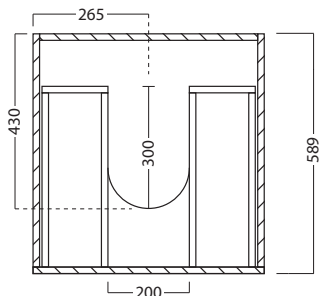

600 HOROI CABINET

LAUNDRY

DESCRIPTION

600 Laundry Cabinet, Horoi Stainless Steel Top, 2 Drawers, White / Melamine

PRODUCT CODE

LUS60S / LUS60MS

FEATURES

- Dimensions - W 600mm x H 920mm x D 600mm
- Available in White or Melamine finishes.
- Unit comes with a tub, cabinet, soft-close drawers and semi handle.
- Overhang available either left or right-hand side
- Our woodgrain Melamine is a low-pressure laminated.

LAUNDRY

DESCRIPTION

600 Laundry Cabinet, Horoi Stainless Steel Top, 2 Drawers, White / Melamine

PRODUCT CODE

LUS60S / LUS60MS

TECHNICAL DRAWINGS

Top

Front

Side Section

Top Section of Drawer

NOTES

Drawing indicates the technical measurement only and is not a reflection of how the unit will look. Sizes approximate. All drawings in millimeters. Drawings not to scale.