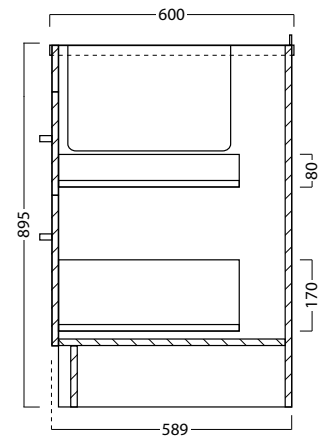

## FEATURES

- Dimensions - W 600mm x H 920mm x D 600mm
- Available in White or Melamine\* finishes.
- Kordura tops 25mm thick, available in White, or coloured Kordura tops (10% surcharge applies).
- Unit comes with a tub, cabinet, soft-close drawers and semi handle.
- Pair it with a Lancashire, Stainless Steel, or Inset tub (surcharges applies).
- Recessed Handle options also available in Black or Aluminum (surcharges applies).
- Overhang options also available in left-, right-hand or both side. Custom size available upon request (surcharges applies).
- Our woodgrain Melamine is a low-pressure laminated.

## TECHNICAL DRAWINGS

Top

Front

Side Section

Top Section of Drawer

## NOTES

Drawing indicates the technical measurement only and is not a reflection of how the unit will look. Sizes approximate. All drawings in millimeters. Drawings not to scale.