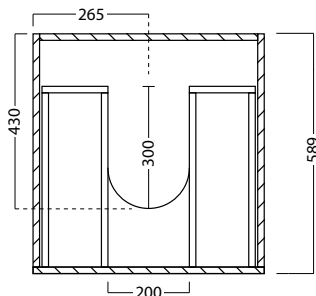

## FEATURES

- Dimensions - W 600mm x H 920mm x D 600mm
- Available in White or Melamine\* finishes.
- Kordura tops 25mm thick, available in White, or coloured Kordura tops (10% surcharge applies).
- Unit comes with a tub, cabinet, soft-close drawers and semi handle.
- Pair it with a Lancashire, Stainless Steel, or Inset tub (surcharges applies).
- Recessed Handle options also available in Black or Aluminum (surcharges applies).
- Overhang options also available in left-, right-hand or both side. Custom size available upon request (surcharges applies).
- Our woodgrain Melamine is a low-pressure laminated.

## TECHNICAL DRAWINGS

Top

Front

Side Section

Top Section of Drawer

## NOTES

Drawing indicates the technical measurement only and is not a reflection of how the unit will look. Sizes approximate. All drawings in millimeters. Drawings not to scale.