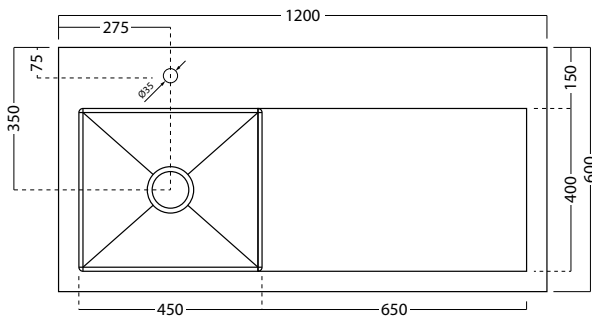

600 HOROI CABINET

LAUNDRY

DESCRIPTION

600 Laundry Cabinet, Horoi Stainless Steel Top, 2 Drawers, White / Melamine

PRODUCT CODE

LUS60S / LUS60MS

TECHNICAL DRAWINGS

Top