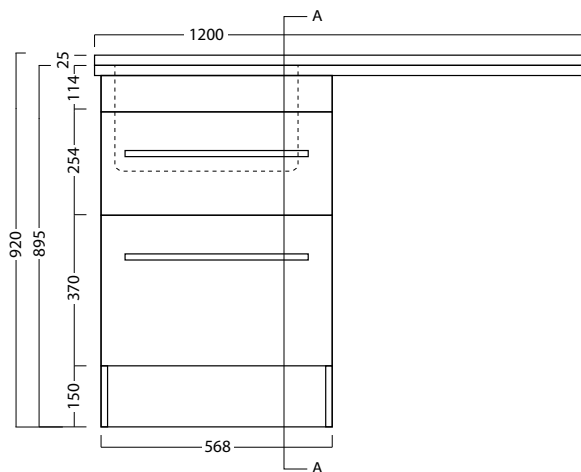

## FEATURES

- Dimensions - W 600mm x H 920mm x D 600mm
- Available in White or Melamine\* finishes.
- Kordura tops 25mm thick, available in White, or coloured Kordura tops (10% surcharge applies).
- Unit comes with a tub, cabinet, soft-close drawers and semi handle.
- Pair it with a Lancashire, Stainless Steel, or Inset tub (surcharges applies).
- Recessed Handle options also available in Black or Aluminum (surcharges applies).
- Overhang options also available in left-, right-hand or both side. Custom size available upon request (surcharges applies).
- Our woodgrain Melamine is a low-pressure laminated.

## TECHNICAL DRAWINGS

Top

Front

Side Section

Top Section of Drawer

## NOTES

Drawing indicates the technical measurement only and is not a reflection of how the unit will look. Sizes approximate. All drawings in millimeters. Drawings not to scale.