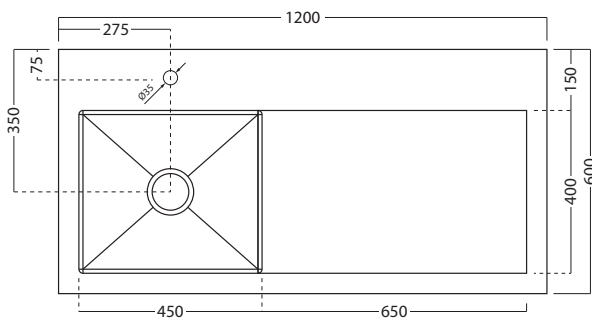

## FEATURES

- Dimensions - W 1200mm x H 920mm x D 600mm
- Available in White, Timber Veneer, or your choice of paint colour^ (surcharge applies).
- Unit comes with a tub, cabinet, soft-close drawers and semi handle.
- Our Timber Veneer finishes are 100% natural, so each have variations in grain and colour. All come stained and sealed with a protective UV finish.

## TECHNICAL DRAWINGS

Top

Front

Side Section AA

Top Section of Drawer