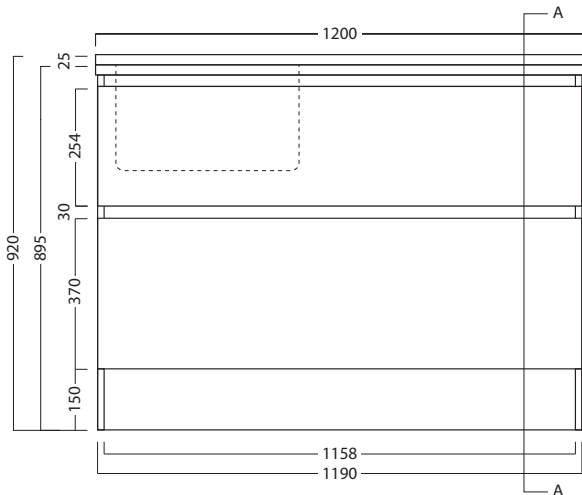

## FEATURES

- Dimensions - W 1200mm x H 920mm x D 600mm
- Available in White, Timber Veneer, or your choice of paint colour^ (surcharge applies).
- Unit comes with a tub, cabinet, soft-close drawers and semi handle.
- Our Timber Veneer finishes are 100% natural, so each have variations in grain and colour. All come stained and sealed with a protective UV finish.

## TECHNICAL DRAWINGS

Top

Front

Side Section AA

Top Section of Drawer

## NOTES

Drawing indicates the technical measurement only and is not a reflection of how the unit will look. Sizes approximate. All drawings in millimeters. Drawings not to scale.