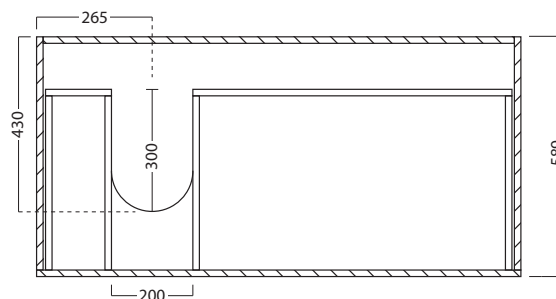

## FEATURES

- Dimensions - W 1200mm x H 920mm x D 600mm
- Available in White, Timber Veneer, or your choice of paint colour^ (surcharge applies).
- Unit comes with a tub, cabinet, soft-close drawers and semi handle.
- Our Timber Veneer finishes are 100% natural, so each have variations in grain and colour. All come stained and sealed with a protective UV finish.

## TECHNICAL DRAWINGS

Top

Front

Side Section AA

Top Section of Drawer

## NOTES

Drawing indicates the technical measurement only and is not a reflection of how the unit will look. Sizes approximate. All drawings in millimeters. Drawings not to scale.