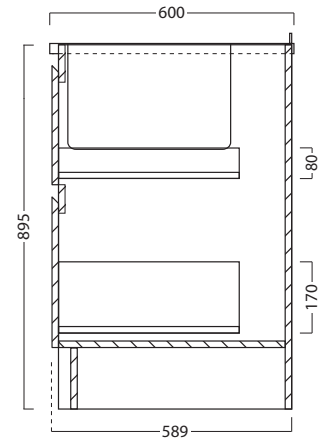

## FEATURES

- Dimensions - W 1200mm x H 920mm x D 600mm
- Available in White, Timber Veneer, or your choice of paint colour^ (surcharge applies).
- Unit comes with a tub, cabinet, soft-close drawers and semi handle.
- Our Timber Veneer finishes are 100% natural, so each have variations in grain and colour. All come stained and sealed with a protective UV finish.

## TECHNICAL DRAWINGS

Top

Front

Side Section AA

Top Section of Drawer

## NOTES

Drawing indicates the technical measurement only and is not a reflection of how the unit will look. Sizes approximate. All drawings in millimeters. Drawings not to scale.