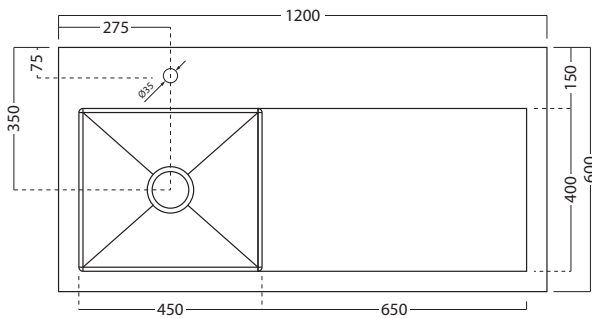

1200 HOROI CABINET

LAUNDRY

DESCRIPTION

1200 Laundry Cabinet, Horoi Stainless Steel Top, 2 Drawers, White / Melamine

PRODUCT CODE

LUS120S / LUS120MS

FEATURES

- Dimensions - W 1200mm x H 920mm x D 600mm
- Available in White or Melamine finishes.
- Unit comes with a tub, cabinet, soft-close drawers and semi handle.
- Our woodgrain Melamine is a low-pressure laminated.

DESCRIPTION

1200 Laundry Cabinet, Horoi Stainless Steel Top, 2 Drawers, White / Melamine

PRODUCT CODE

LUS120S / LUS120MS

TECHNICAL DRAWINGS

Top

Front

Side Section

Top Section of Drawer

NOTES

Drawing indicates the technical measurement only and is not a reflection of how the unit will look. Sizes approximate. All drawings in millimeters. Drawings not to scale.