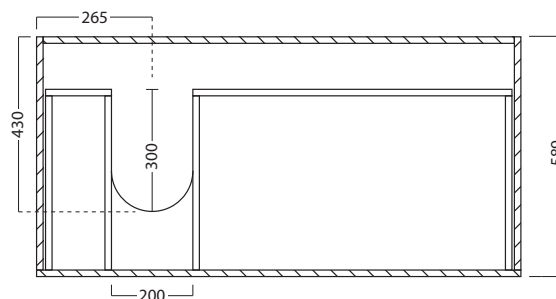

1200 HOROI CABINET

LAUNDRY

DESCRIPTION

1200 Laundry Cabinet, Horoi Stainless Steel Top, 2 Drawers, White / Melamine

PRODUCT CODE

LUS120S / LUS120MS

FEATURES

- Dimensions - W 1200mm x H 920mm x D 600mm
- Available in White or Melamine finishes.
- Unit comes with a tub, cabinet, soft-close drawers and semi handle.
- Our woodgrain Melamine is a low-pressure laminated.

DESCRIPTION

1200 Laundry Cabinet, Horoi Stainless Steel Top, 2 Drawers, White / Melamine

PRODUCT CODE

LUS120S / LUS120MS

TECHNICAL DRAWINGS

Top

Front

Side Section

Top Section of Drawer

NOTES

Drawing indicates the technical measurement only and is not a reflection of how the unit will look. Sizes approximate. All drawings in millimeters. Drawings not to scale.