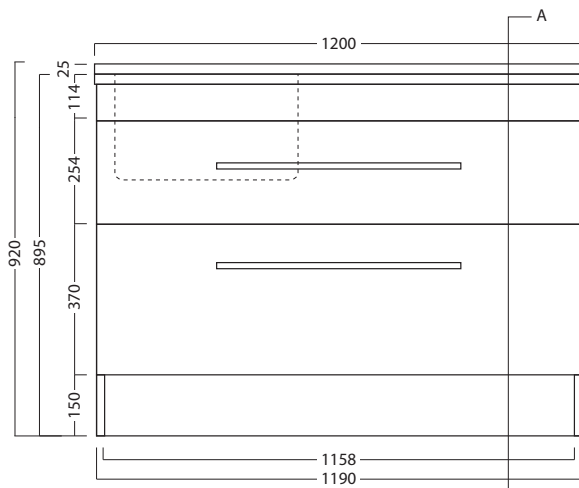

1200 HOROI CABINET

LAUNDRY

DESCRIPTION

1200 Laundry Cabinet, Horoi Stainless Steel Top, 2 Drawers, White / Melamine

PRODUCT CODE

LUS120S / LUS120MS

FEATURES

- Dimensions - W 1200mm x H 920mm x D 600mm
- Available in White or Melamine finishes.
- Unit comes with a tub, cabinet, soft-close drawers and semi handle.
- Our woodgrain Melamine is a low-pressure laminated.

DESCRIPTION

1200 Laundry Cabinet, Horoi Stainless Steel Top, 2 Drawers, White / Melamine

PRODUCT CODE

LUS120S / LUS120MS

TECHNICAL DRAWINGS

Top

Front

Side Section

Top Section of Drawer

NOTES

Drawing indicates the technical measurement only and is not a reflection of how the unit will look. Sizes approximate. All drawings in millimeters. Drawings not to scale.