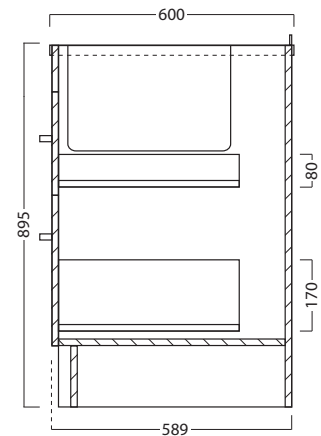

1200 HOROI CABINET

LAUNDRY

DESCRIPTION

1200 Laundry Cabinet, Horoi Stainless Steel Top, 2 Drawers, White / Melamine

PRODUCT CODE

LUS120S / LUS120MS

FEATURES

- Dimensions - W 1200mm x H 920mm x D 600mm
- Available in White or Melamine finishes.
- Unit comes with a tub, cabinet, soft-close drawers and semi handle.
- Our woodgrain Melamine is a low-pressure laminated.

DESCRIPTION

1200 Laundry Cabinet, Horoi Stainless Steel Top, 2 Drawers, White / Melamine

PRODUCT CODE

LUS120S / LUS120MS

TECHNICAL DRAWINGS

Top

Front

Side Section

Top Section of Drawer

NOTES

Drawing indicates the technical measurement only and is not a reflection of how the unit will look. Sizes approximate. All drawings in millimeters. Drawings not to scale.