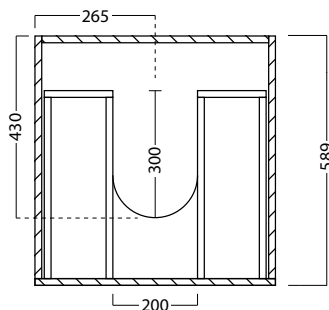

## FEATURES

- Dimensions - W 600mm x H 897mm x D 600mm
- Available in White, Timber Veneer\*, or your choice of paint colour^ (surcharge applies).
- Kordura tops 25mm thick, available in White, or coloured Kordura tops (10% surcharge applies).
- Unit comes with a tub, cabinet and soft-close drawers.
- Pair it with a Lancashire, Stainless Steel, or Inset tub (surcharges applies).
- Overhang options also available in left-, right-hand or both side. Custom size available upon request (surcharges applies).
- Our Timber Veneer finishes are 100% natural, so each have variations in grain and colour. All come stained and sealed with a protective UV finish.

## TECHNICAL DRAWINGS

Front

Side Section

Top Section of Drawer

## NOTES

Drawing indicates the technical measurement only and is not a reflection of how the unit will look. Sizes approximate. All drawings in millimeters. Drawings not to scale.