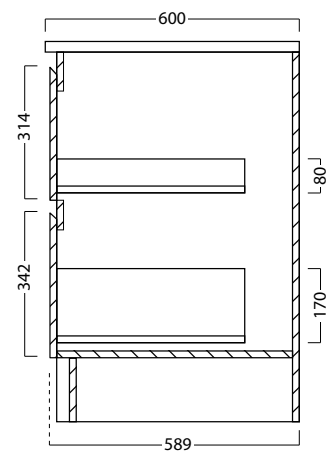

## FEATURES

- Dimensions - W 600mm x H 897mm x D 600mm
- Available in White, Timber Veneer\*, or your choice of paint colour^ (surcharge applies).
- Kordura tops 25mm thick, available in White, or coloured Kordura tops (10% surcharge applies).
- Unit comes with a tub, cabinet and soft-close drawers.
- Pair it with a Lancashire, Stainless Steel, or Inset tub (surcharges applies).
- Overhang options also available in left-, right-hand or both side. Custom size available upon request (surcharges applies).
- Our Timber Veneer finishes are 100% natural, so each have variations in grain and colour. All come stained and sealed with a protective UV finish.

## TECHNICAL DRAWINGS

Front

Side Section

Top Section of Drawer

## NOTES

Drawing indicates the technical measurement only and is not a reflection of how the unit will look. Sizes approximate. All drawings in millimeters. Drawings not to scale.