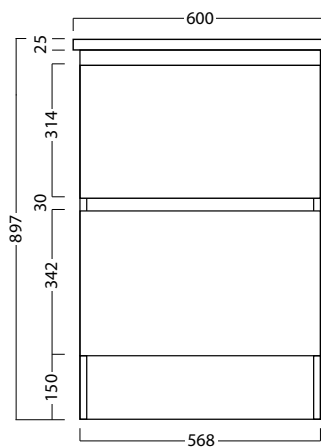

## FEATURES

- Dimensions - W 600mm x H 897mm x D 600mm
- Available in White, Timber Veneer\*, or your choice of paint colour^ (surcharge applies).
- Kordura tops 25mm thick, available in White, or coloured Kordura tops (10% surcharge applies).
- Unit comes with a tub, cabinet and soft-close drawers.
- Pair it with a Lancashire, Stainless Steel, or Inset tub (surcharges applies).
- Overhang options also available in left-, right-hand or both side. Custom size available upon request (surcharges applies).
- Our Timber Veneer finishes are 100% natural, so each have variations in grain and colour. All come stained and sealed with a protective UV finish.

## TECHNICAL DRAWINGS

Front

Side Section

Top Section of Drawer

## NOTES

Drawing indicates the technical measurement only and is not a reflection of how the unit will look. Sizes approximate. All drawings in millimeters. Drawings not to scale.