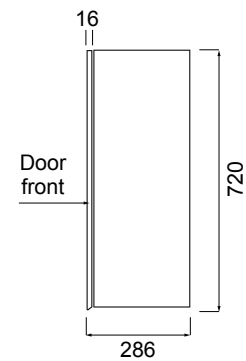

750 TOP CUPBOARD

LAUNDRY

DESCRIPTION

750 Top Laundry Cupboard, White / Timber Veneer / Melamine

PRODUCT CODE

LTT75 / LTT75T / LTT75M

FEATURES

- Dimensions - W750 x H720 x D290 mm
- Available painted White, in Timber Veneer*, or woodgrain effect Melamine.
- The paint used on our products is polyurethane or UV based. Our high-tech process means each panel is painted and heated at least five times, then assembled into the units with a surface that feels silken to the touch.
- Timber veneer finishes are 100% natural, so each have variations in grain and colour, Satin or Gloss finish (Gloss finish 20% surcharge). All come stained and sealed with a protective UV finish.
- Melamine - Our woodgrain melamine is a low pressure laminate.
- Comes with 1 adjustable shelf.

TECHNICAL DRAWINGS

Front

Front Section

Side (Timber veneer, with 45° handle)

Side (White / Melamine)

NOTES

*Non-stock item. Sizes nominal only. All drawings in millimeters. Drawing indicates the technical measurement only and is not a reflection of how the product will look.