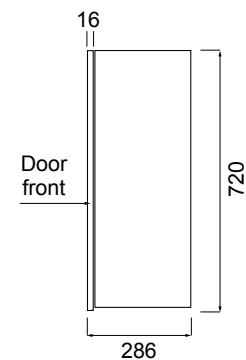

750 TOP CUPBOARD

LAUNDRY

DESCRIPTION

750 Top Laundry Cupboard, White / Timber Veneer / Melamine

PRODUCT CODE

LTT75 / LTT75T / LTT75M

FEATURES

- Dimensions - W750 x H720 x D290 mm
- Available painted White, in Timber Veneer*, or woodgrain effect Melamine.
- The paint used on our products is polyurethane or UV based. Our high-tech process means each panel is painted and heated at least five times, then assembled into the units with a surface that feels silken to the touch.
- Timber veneer finishes are 100% natural, so each have variations in grain and colour, Satin or Gloss finish (Gloss finish 20% surcharge). All come stained and sealed with a protective UV finish.
- Melamine - Our woodgrain melamine is a low pressure laminate.
- Comes with 1 adjustable shelf.

TECHNICAL DRAWINGS

Front

Front Section

Side (Timber veneer, with 45° handle)

Side (White / Melamine)

NOTES

*Non-stock item. Sizes nominal only. All drawings in millimeters. Drawing indicates the technical measurement only and is not a reflection of how the product will look.