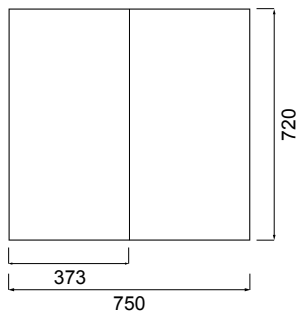

750 TOP CUPBOARD

LAUNDRY

DESCRIPTION

750 Top Laundry Cupboard, White / Timber Veneer / Melamine

PRODUCT CODE

LTT75 / LTT75T / LTT75M

FEATURES

- Dimensions - W750 x H720 x D290 mm
- Available painted White, in Timber Veneer*, or woodgrain effect Melamine.
- The paint used on our products is polyurethane or UV based. Our high-tech process means each panel is painted and heated at least five times, then assembled into the units with a surface that feels silken to the touch.
- Timber veneer finishes are 100% natural, so each have variations in grain and colour, Satin or Gloss finish (Gloss finish 20% surcharge). All come stained and sealed with a protective UV finish.
- Melamine - Our woodgrain melamine is a low pressure laminate.
- Comes with 1 adjustable shelf.

TECHNICAL DRAWINGS

Front

Front Section

Side (Timber veneer, with 45° handle)

Side (White / Melamine)

NOTES

*Non-stock item. Sizes nominal only. All drawings in millimeters. Drawing indicates the technical measurement only and is not a reflection of how the product will look.