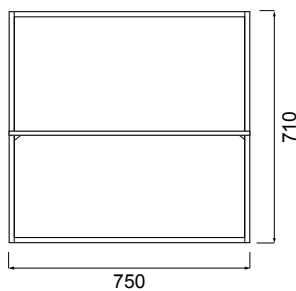

750 TOP CUPBOARD

LAUNDRY

DESCRIPTION

750 Top Laundry Cupboard, White / Timber Veneer / Melamine

PRODUCT CODE

LTT75 / LTT75T / LTT75M

FEATURES

- Dimensions - W750 x H720 x D290 mm
- Available painted White, in Timber Veneer*, or woodgrain effect Melamine.
- The paint used on our products is polyurethane or UV based. Our high-tech process means each panel is painted and heated at least five times, then assembled into the units with a surface that feels silken to the touch.
- Timber veneer finishes are 100% natural, so each have variations in grain and colour, Satin or Gloss finish (Gloss finish 20% surcharge). All come stained and sealed with a protective UV finish.
- Melamine - Our woodgrain melamine is a low pressure laminate.
- Comes with 1 adjustable shelf.

TECHNICAL DRAWINGS

Front

Front Section

Side (Timber veneer, with 45° handle)

Side (White / Melamine)

NOTES

*Non-stock item. Sizes nominal only. All drawings in millimeters. Drawing indicates the technical measurement only and is not a reflection of how the product will look.