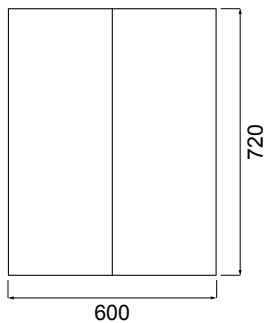

600 TOP CUPBOARD

LAUNDRY

DESCRIPTION

600 Top Laundry Cupboard, White / Timber Veneer / Melamine

PRODUCT CODE

LTT60 / LTT60T / LTT60M

FEATURES

- Dimensions - W600 x H720 x D290 mm
- Available painted White, in Timber Veneer*, or woodgrain effect Melamine.
- The paint used on our products is polyurethane or UV based. Our high-tech process means each panel is painted and heated at least five times, then assembled into the units with a surface that feels silken to the touch.
- Timber veneer finishes are 100% natural, so each have variations in grain and colour, Satin or Gloss finish (Gloss finish 20% surcharge). All come stained and sealed with a protective UV finish.
- Melamine - Our woodgrain melamine is a low pressure laminate.
- Comes with 1 adjustable shelf.

TECHNICAL DRAWINGS

Front

Side (Timber veneer, with 45° handle)

Front Section

Side (White / Melamine)

NOTES

*Non-stock item. Sizes nominal only. All drawings in millimeters. Drawing indicates the technical measurement only and is not a reflection of how the product will look.