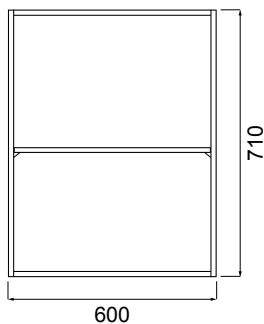

600 TOP CUPBOARD

LAUNDRY

DESCRIPTION

600 Top Laundry Cupboard, White / Timber Veneer / Melamine

PRODUCT CODE

LTT60 / LTT60T / LTT60M

FEATURES

- Dimensions - W600 x H720 x D290 mm
- Available painted White, in Timber Veneer*, or woodgrain effect Melamine.
- The paint used on our products is polyurethane or UV based. Our high-tech process means each panel is painted and heated at least five times, then assembled into the units with a surface that feels silken to the touch.
- Timber veneer finishes are 100% natural, so each have variations in grain and colour, Satin or Gloss finish (Gloss finish 20% surcharge). All come stained and sealed with a protective UV finish.
- Melamine - Our woodgrain melamine is a low pressure laminate.
- Comes with 1 adjustable shelf.

TECHNICAL DRAWINGS

Front

Side (Timber veneer, with 45° handle)

Front Section

Side (White / Melamine)

NOTES

*Non-stock item. Sizes nominal only. All drawings in millimeters. Drawing indicates the technical measurement only and is not a reflection of how the product will look.