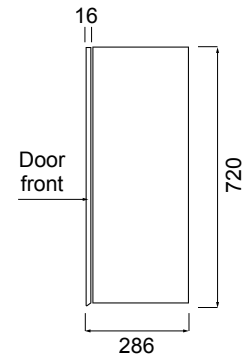

600 TOP CUPBOARD

LAUNDRY

DESCRIPTION

600 Top Laundry Cupboard, White / Timber Veneer / Melamine

PRODUCT CODE

LTT60 / LTT60T / LTT60M

FEATURES

- Dimensions - W600 x H720 x D290 mm
- Available painted White, in Timber Veneer*, or woodgrain effect Melamine.
- The paint used on our products is polyurethane or UV based. Our high-tech process means each panel is painted and heated at least five times, then assembled into the units with a surface that feels silken to the touch.
- Timber veneer finishes are 100% natural, so each have variations in grain and colour, Satin or Gloss finish (Gloss finish 20% surcharge). All come stained and sealed with a protective UV finish.
- Melamine - Our woodgrain melamine is a low pressure laminate.
- Comes with 1 adjustable shelf.

TECHNICAL DRAWINGS

Front

Side (Timber veneer, with 45° handle)

Front Section

Side (White / Melamine)

NOTES

*Non-stock item. Sizes nominal only. All drawings in millimeters. Drawing indicates the technical measurement only and is not a reflection of how the product will look.