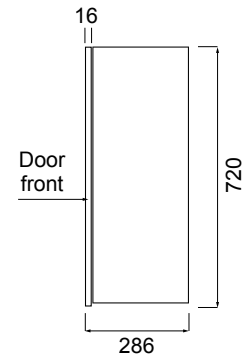

600 TOP CUPBOARD

LAUNDRY

DESCRIPTION

600 Top Laundry Cupboard, White / Timber Veneer / Melamine

PRODUCT CODE

LTT60 / LTT60T / LTT60M

FEATURES

- Dimensions - W600 x H720 x D290 mm
- Available painted White, in Timber Veneer*, or woodgrain effect Melamine.
- The paint used on our products is polyurethane or UV based. Our high-tech process means each panel is painted and heated at least five times, then assembled into the units with a surface that feels silken to the touch.
- Timber veneer finishes are 100% natural, so each have variations in grain and colour, Satin or Gloss finish (Gloss finish 20% surcharge). All come stained and sealed with a protective UV finish.
- Melamine - Our woodgrain melamine is a low pressure laminate.
- Comes with 1 adjustable shelf.

TECHNICAL DRAWINGS

Front

Side (Timber veneer, with 45° handle)

Front Section

Side (White / Melamine)

NOTES

*Non-stock item. Sizes nominal only. All drawings in millimeters. Drawing indicates the technical measurement only and is not a reflection of how the product will look.