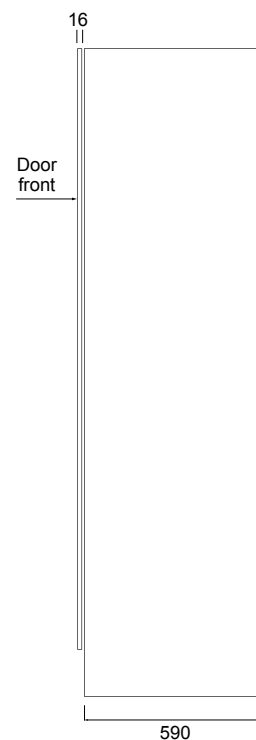

TALL CUPBOARD

LAUNDRY

DESCRIPTION

Tall Laundry Cupboard, 5 Fixed Shelves, White / Timber Veneer / Melamine

PRODUCT CODE

LTCX5 / LTCX5T / LTCX5M

FEATURES

- Dimensions - H 2100 x W 450 x 590 mm
- Available painted White, in Timber Veneer*, or woodgrain effect Melamine.
- The paint used on our products is polyurethane or UV based. Our high-tech process means each panel is painted and heated at least five times, then assembled into the units with a surface that feels silken to the touch.
- Timber veneer finishes are 100% natural, so each have variations in grain and colour, Satin or Gloss finish (Gloss finish 20% surcharge). All come stained and sealed with a protective UV finish.
- Comes with 5 fixed shelves. Also available with 1 shelf and metal bar for hanging (LTC).

TECHNICAL DRAWINGS

Front

Side

NOTES

*Non-stock item. Sizes nominal only. All drawings in millimeters. Drawing indicates the technical measurement only and is not a reflection of how the product will look.