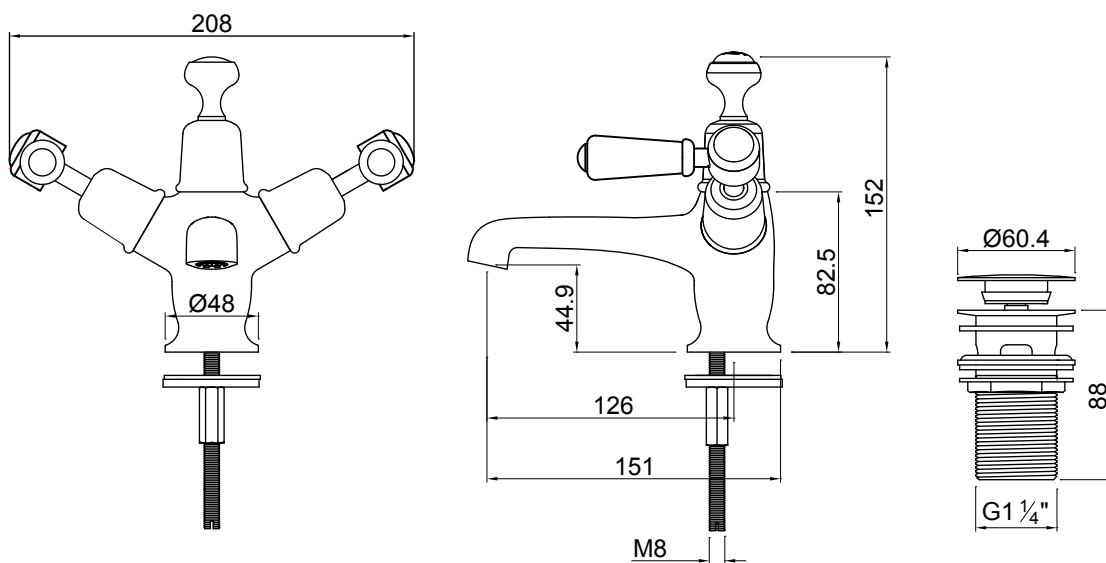

Claremont

Burlington®

DESCRIPTION

Kensington Basin Mixer with High Central Indice and Click-Clack Waste

PRODUCT CODE

KE6-C

FEATURES

- Dimensions - W208 x H152 x D151 mm
- Chrome finish
- For quarter turn taps simply add 'QT' to the product code
- Comes with click-clack waste, also available with pop-up waste
- 2 Star WELS rating
- Available with Claremont or Kensington taps

TECHNICAL DRAWINGS

NOTES

*Non-stock item. Excludes accessories. Drawing indicates the technical measurement only and is not a reflection of how the unit will look. Sizes are nominal only. All drawings in millimeters. Drawings not to scale.