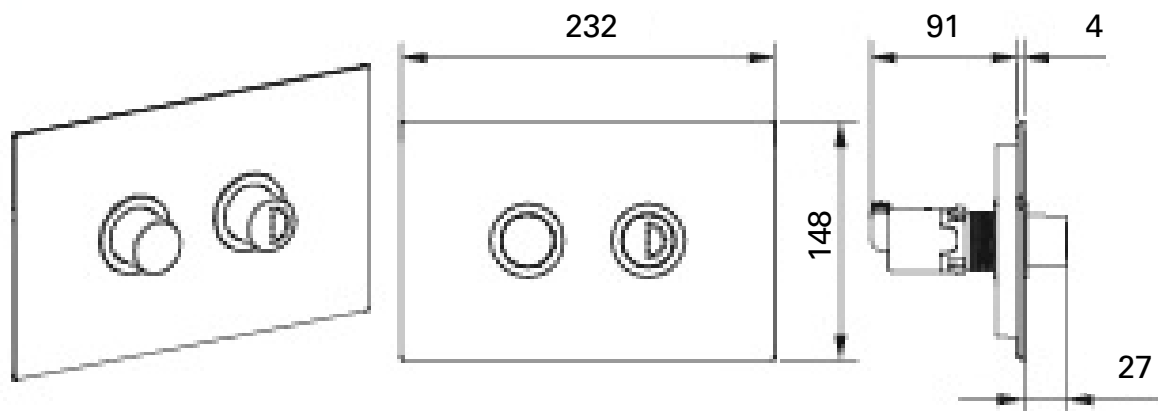

Flush Plates

vcbc

DESCRIPTION

Pneumatic Flush Plates With Raised Buttons, Brushed Stainless

PRODUCT CODE

K5212M-Q

FEATURES

- Dimensions - W232 x H148 x D91mm
- Raised buttons
- Actuator plate with raised pneumatic buttons
- Mounting frame
- 2PCS fixing rods
- Brushed Stainless Steel finish, also available in White (Glass)
- Can be used in conjunction with our pneumatic in-wall cistern for floor standing toilets (K301Q-D)

TECHNICAL DRAWINGS

NOTES

Drawing indicates the technical measurement only and is not a reflection of how the product will look. Sizes nominal only. Drawings in millimeters, not to scale. Feb 2020.