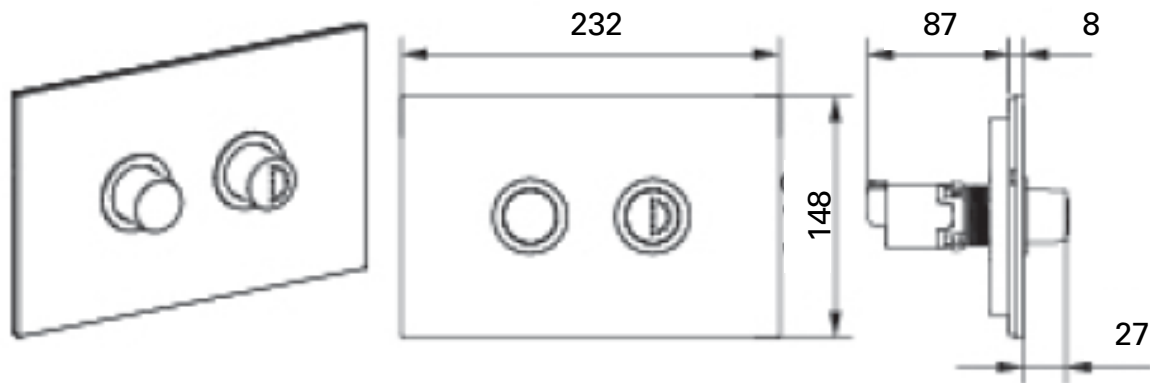

Flush Plates

vcbc

DESCRIPTION

Pneumatic Flush Plates With Raised Buttons, White (Glass)

PRODUCT CODE

K5212B-Q

FEATURES

- Dimensions - W232 x H148 x D87mm
- Raised buttons
- Actuator plate with raised pneumatic buttons
- Mounting frame
- 2PCS fixing rods
- White finish (Glass material), also available in Brushed Stainless Steel finish
- Can be used in conjunction with our pneumatic in-wall cistern for floor standing toilets (K301Q-D)

TECHNICAL DRAWINGS

NOTES

Drawing indicates the technical measurement only and is not a reflection of how the product will look. Sizes nominal only. Drawings in millimeters, not to scale. Feb 2020.