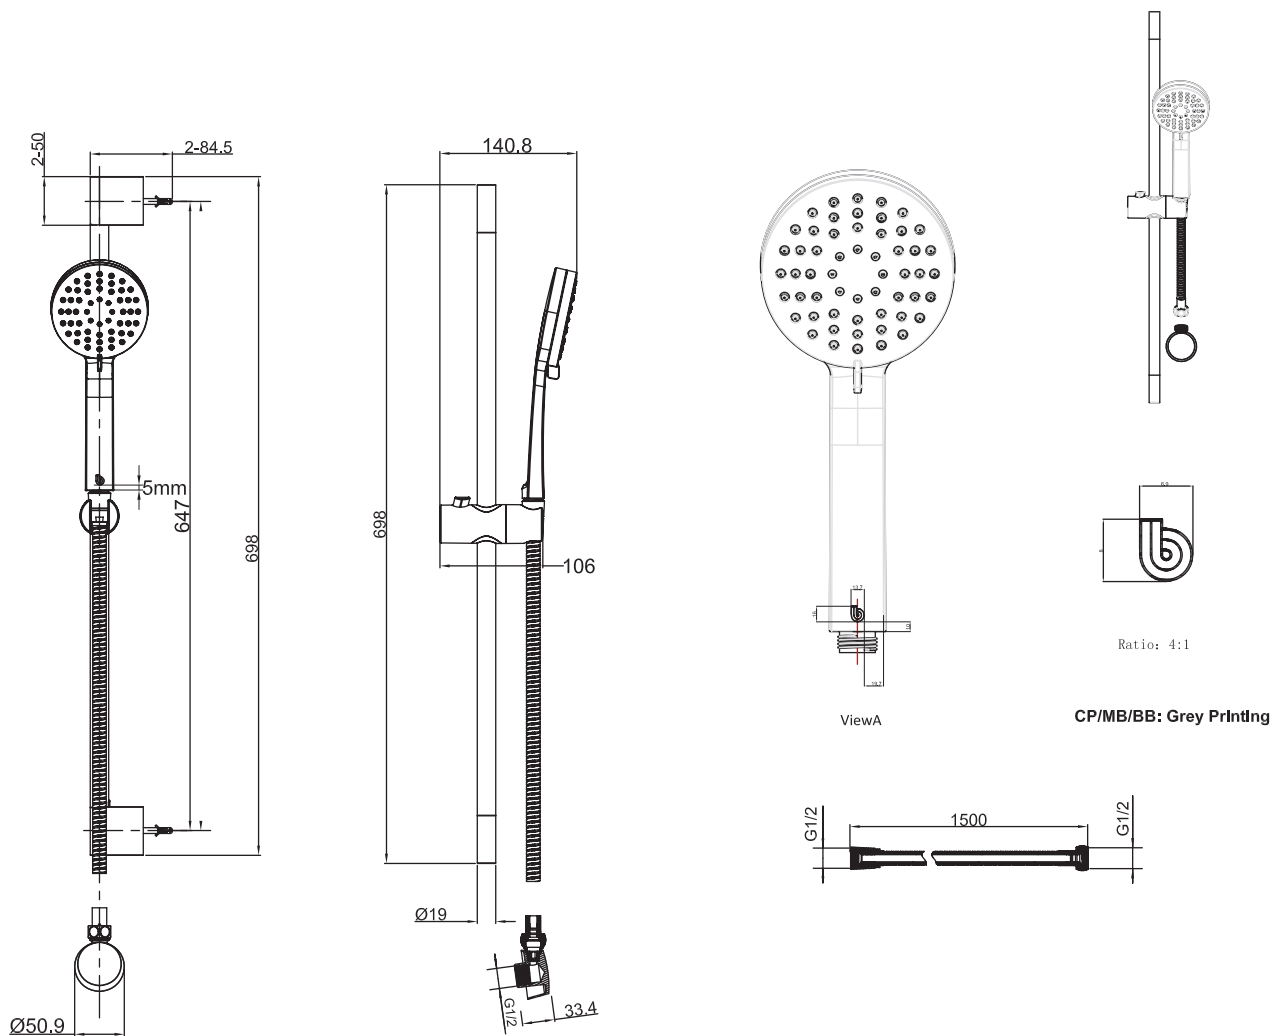

## DESCRIPTION

Hoxton Shower Set with Outlet Elbow Chrome

## FEATURES

- Dimensions 698H x 140.8D mm
- 2 Star WELS rating (with restrictor)
- Height adjustable handset riser
- Chrome finish
- Simple to install
- Suitable for mains pressure

## Technical Drawings

## NOTES

Drawing indicates the technical measurement only and is not a reflection of how the product will look. Sizes are nominal only. All drawing in millimeters. Drawings not to scale. March 2021.