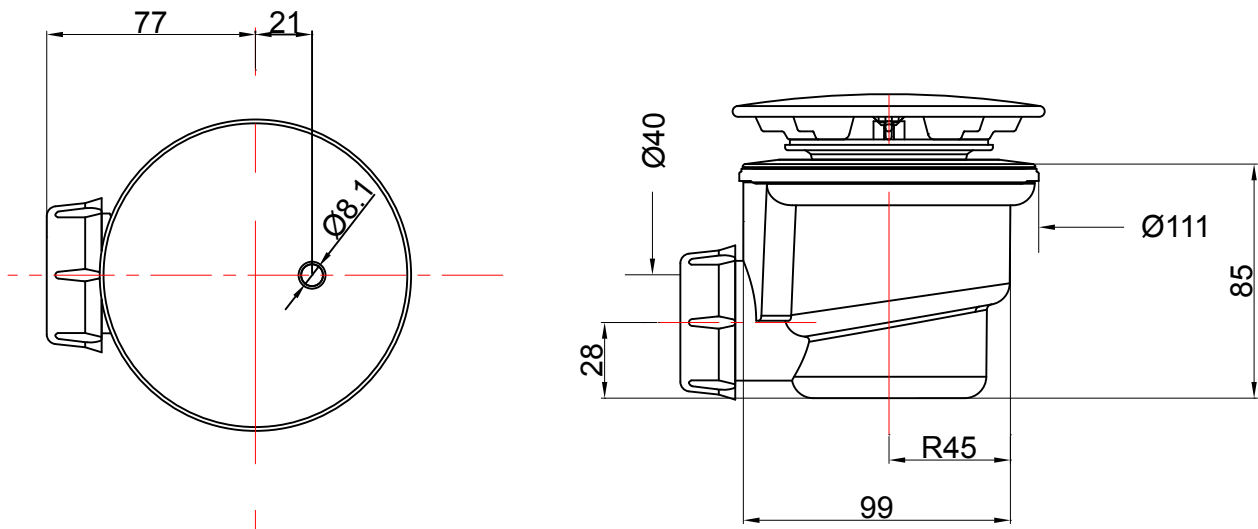

Shower Components

vcbc

DESCRIPTION

Easy Clean Shower Waste

PRODUCT CODE

HFW

FEATURES

- Dimensions - W 115 x H 130 x D 110 mm
- Finishes: Chrome
- Material: ABS
- Weight: 0.31 kg

TECHNICAL DRAWINGS

NOTES

*Non-stock item. Excludes tapware & accessories. Drawing indicates the technical measurement only and is not a reflection of how the unit will look. Sizes are nominal only. All drawings in millimeters. Drawings not to scale.