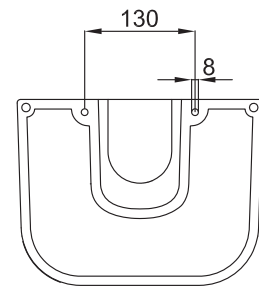

## PRODUCT CODE

Pedestal: **GU0101CW**

Pedestal* Dimensions	W 290	x H 700	x D 220	(mm)
Material	Vitreous China			
Basin	Guild Basin 620 or 850 mm (*Sold Separately)			
Pedestal	Guild Pedestal			

## TECHNICAL DRAWINGS

Guild Pedestal

Front

Side

Pedestal Section

## NOTES

\*Sold separately. Accessories not included. Drawing indicates the technical measurement only and is not a reflection of how the product will look. Sizes are nominal only. All drawings in millimeters. Drawings not to scale. December 2024.