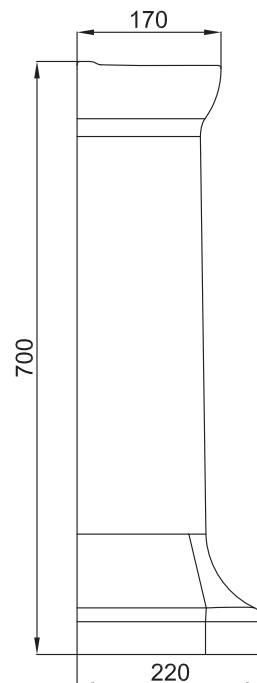

## PRODUCT CODE

Pedestal: **GU0101CW**

Pedestal* Dimensions	W 290	x H 700	x D 220	(mm)
Material	Vitreous China			
Basin	Guild Basin 620 or 850 mm (*Sold Separately)			
Pedestal	Guild Pedestal			

## TECHNICAL DRAWINGS

Guild Pedestal

Front

Side

Pedestal Section

## NOTES

\*Sold separately. Accessories not included. Drawing indicates the technical measurement only and is not a reflection of how the product will look. Sizes are nominal only. All drawings in millimeters. Drawings not to scale. December 2024.