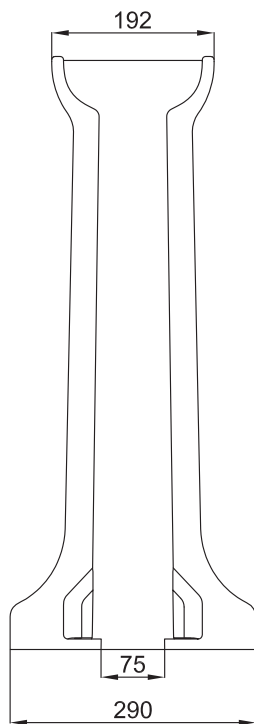

## PRODUCT CODE

Pedestal: **GU0101CW**

Pedestal* Dimensions	W 290	x H 700	x D 220	(mm)
Material	Vitreous China			
Basin	Guild Basin 620 or 850 mm (*Sold Separately)			
Pedestal	Guild Pedestal			

## TECHNICAL DRAWINGS

Guild Pedestal

Front

Side

Pedestal Section

## NOTES

\*Sold separately. Accessories not included. Drawing indicates the technical measurement only and is not a reflection of how the product will look. Sizes are nominal only. All drawings in millimeters. Drawings not to scale. December 2024.