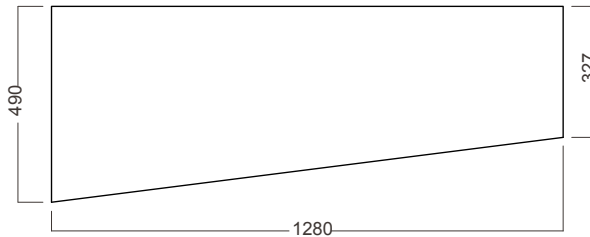

DESCRIPTION

Grandangolo Tapered Left Side Basin & Shelf

PRODUCT CODE

GDST130DX / GDST130DXT / GDST130DXTCC

FEATURES

- Basin Dimensions - W1300 x H170 x D500 mm
- Shelf Dimensions - W1300 x H25 x D500-335 mm
- Italian made ceramic basin
- Please specify whether or not you require a tap hole, see technical drawings and order form for positions where holes can be punched.
- Available in White Gloss paint, Custom Colour paint or Timber Veneer.
- Features a ceramic top with integrated basin in white.
- The paint used on our products is polyurethane or UV based. Is harder and more durable than lacquer finishes.
- Timber Veneer finishes are 100% natural, with variations in grain and colour. All come stained and sealed with a protective UV finish.
- NZ-made cabinetry.

DESCRIPTION

Grandangolo Tapered Left Side Basin & Shelf

PRODUCT CODE

GDST130DX / GDST130DXT / GDST130DXTCC

TECHNICAL DRAWINGS

Basin Top

Basin Side

Shelf Top

Basin Side

Shelf Side

NOTES

See our website for product prices. Drawing indicates the technical measurement only and is not a reflection of how the product will look. Sizes are nominal only. All drawings in millimeters. Drawings not to scale. April 2023.