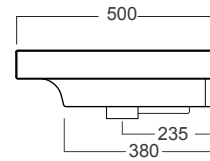

DESCRIPTION

Grandangolo Tapered Left Side Basin & Shelf

PRODUCT CODE

GDST130DX / GDST130DXT / GDST130DXTCC

FEATURES

- Basin Dimensions - W1300 x H170 x D500 mm
- Shelf Dimensions - W1300 x H25 x D500-335 mm
- Italian made ceramic basin
- Please specify whether or not you require a tap hole, see technical drawings and order form for positions where holes can be punched.
- Available in White Gloss paint, Custom Colour paint or Timber Veneer.
- Features a ceramic top with integrated basin in white.
- The paint used on our products is polyurethane or UV based. Is harder and more durable than lacquer finishes.
- Timber Veneer finishes are 100% natural, with variations in grain and colour. All come stained and sealed with a protective UV finish.
- NZ-made cabinetry.

Walnut

Chestnut

Coffee

Noce

Dark Oak

Please see reverse for technical drawings and measurements.

NOTES

See our website for product prices. Drawing indicates the technical measurement only and is not a reflection of how the product will look. Sizes are nominal only. All drawings in millimeters. Drawings not to scale. April 2023.

DESCRIPTION

Grandangolo Tapered Left Side Basin & Shelf

PRODUCT CODE

GDST130DX / GDST130DXT / GDST130DXTCC

TECHNICAL DRAWINGS

Basin Top

Basin Side

Shelf Top

Basin Side

Shelf Side

NOTES

See our website for product prices. Drawing indicates the technical measurement only and is not a reflection of how the product will look. Sizes are nominal only. All drawings in millimeters. Drawings not to scale. April 2023.