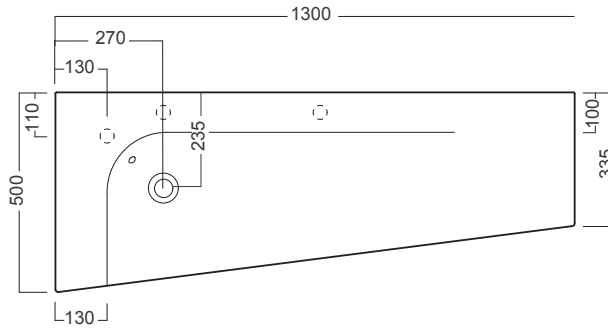

DESCRIPTION

Grandangolo Tapered Left Side Basin & Shelf

PRODUCT CODE

GDST130DX / GDST130DXT / GDST130DXTCC

FEATURES

- Basin Dimensions - W1300 x H170 x D500 mm
- Shelf Dimensions - W1300 x H25 x D500-335 mm
- Italian made ceramic basin
- Please specify whether or not you require a tap hole, see technical drawings and order form for positions where holes can be punched.
- Available in White Gloss paint, Custom Colour paint or Timber Veneer.
- Features a ceramic top with integrated basin in white.
- The paint used on our products is polyurethane or UV based. Is harder and more durable than lacquer finishes.
- Timber Veneer finishes are 100% natural, with variations in grain and colour. All come stained and sealed with a protective UV finish.
- NZ-made cabinetry.

DESCRIPTION

Grandangolo Tapered Left Side Basin & Shelf

PRODUCT CODE

GDST130DX / GDST130DXT / GDST130DXTCC

TECHNICAL DRAWINGS

Basin Top

Basin Side

Shelf Top

Basin Side

Shelf Side

NOTES

See our website for product prices. Drawing indicates the technical measurement only and is not a reflection of how the product will look. Sizes are nominal only. All drawings in millimeters. Drawings not to scale. April 2023.