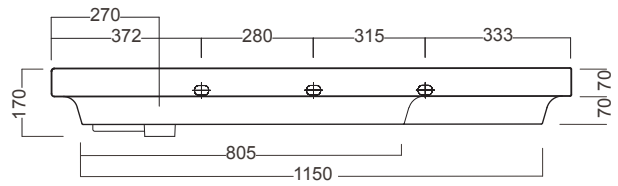

DESCRIPTION

Grandangolo Tapered Left Side Basin & Shelf

PRODUCT CODE

GDST130DX / GDST130DXT / GDST130DXTCC

FEATURES

- Basin Dimensions - W1300 x H170 x D500 mm
- Shelf Dimensions - W1300 x H25 x D500-335 mm
- Italian made ceramic basin
- Please specify whether or not you require a tap hole, see technical drawings and order form for positions where holes can be punched.
- Available in White Gloss paint, Custom Colour paint or Timber Veneer.
- Features a ceramic top with integrated basin in white.
- The paint used on our products is polyurethane or UV based. Is harder and more durable than lacquer finishes.
- Timber Veneer finishes are 100% natural, with variations in grain and colour. All come stained and sealed with a protective UV finish.
- NZ-made cabinetry.

DESCRIPTION

Grandangolo Tapered Left Side Basin & Shelf

PRODUCT CODE

GDST130DX / GDST130DXT / GDST130DXTCC

TECHNICAL DRAWINGS

Basin Top

Basin Side

Shelf Top

Basin Side

Shelf Side

NOTES

See our website for product prices. Drawing indicates the technical measurement only and is not a reflection of how the product will look. Sizes are nominal only. All drawings in millimeters. Drawings not to scale. April 2023.