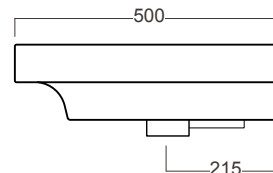

DESCRIPTION

Grandangolo 750 Ceramic Basin - Right Side Bowl

PRODUCT CODE

YOXK01

FEATURES

- Dimensions - W750 x H170 x D500 mm
- Italian made ceramic basin
- Please specify whether or not you require a tap hole, see technical drawings and order form for positions where holes can be punched.

TECHNICAL DRAWINGS

WASHBASIN BACK VIEW

SECTION AA: SIDE VIEW

WASHBASIN TOP VIEW

NOTES

See our website for product prices. Drawing indicates the technical measurement only and is not a reflection of how the product will look. Sizes are nominal only. All drawings in millimeters. Drawings not to scale. March 2023.