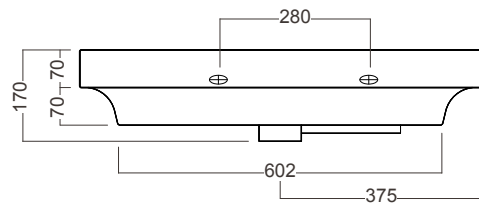

DESCRIPTION

Grandangolo 750 Ceramic Basin - Right Side Bowl

PRODUCT CODE

YOXK01

FEATURES

- Dimensions - W750 x H170 x D500 mm
- Italian made ceramic basin
- Please specify whether or not you require a tap hole, see technical drawings and order form for positions where holes can be punched.

TECHNICAL DRAWINGS

WASHBASIN BACK VIEW

SECTION AA: SIDE VIEW

WASHBASIN TOP VIEW

NOTES

See our website for product prices. Drawing indicates the technical measurement only and is not a reflection of how the product will look. Sizes are nominal only. All drawings in millimeters. Drawings not to scale. March 2023.