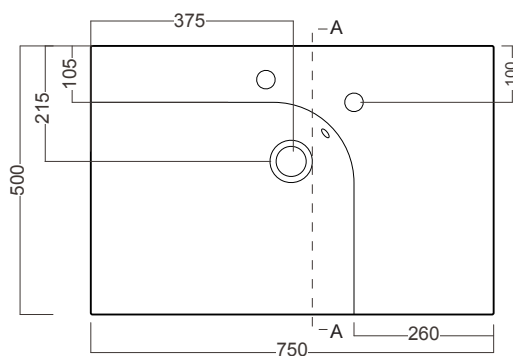

DESCRIPTION

Grandangolo 750 Ceramic Basin - Right Side Bowl

PRODUCT CODE

YOXK01

FEATURES

- Dimensions - W750 x H170 x D500 mm
- Italian made ceramic basin
- Please specify whether or not you require a tap hole, see technical drawings and order form for positions where holes can be punched.

TECHNICAL DRAWINGS

WASHBASIN BACK VIEW

SECTION AA: SIDE VIEW

WASHBASIN TOP VIEW

NOTES

See our website for product prices. Drawing indicates the technical measurement only and is not a reflection of how the product will look. Sizes are nominal only. All drawings in millimeters. Drawings not to scale. March 2023.