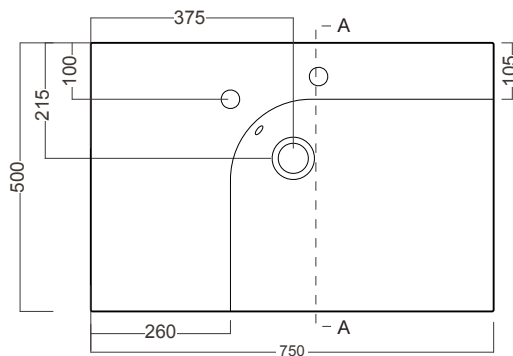

Grandangolo /

Michel César

DESCRIPTION

Grandangolo 750 Ceramic Basin - Left Side Bowl

PRODUCT CODE

YOYD01

FEATURES

- Dimensions - W750 x H170 x D500 mm
- Italian made ceramic basin
- Please specify whether or not you require a tap hole, see technical drawings and order form for positions where holes can be punched.

TECHNICAL DRAWINGS

WASHBASIN BACK VIEW

SECTION AA: SIDE VIEW

WASHBASIN TOP VIEW

NOTES

See our website for product prices. Drawing indicates the technical measurement only and is not a reflection of how the product will look. Sizes are nominal only. All drawings in millimeters. Drawings not to scale. March 2023.