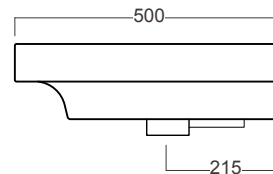

Grandangolo /

Michel César

DESCRIPTION

Grandangolo 750 Ceramic Basin - Left Side Bowl

PRODUCT CODE

YOYD01

FEATURES

- Dimensions - W750 x H170 x D500 mm
- Italian made ceramic basin
- Please specify whether or not you require a tap hole, see technical drawings and order form for positions where holes can be punched.

TECHNICAL DRAWINGS

WASHBASIN BACK VIEW

SECTION AA: SIDE VIEW

WASHBASIN TOP VIEW

NOTES

See our website for product prices. Drawing indicates the technical measurement only and is not a reflection of how the product will look. Sizes are nominal only. All drawings in millimeters. Drawings not to scale. March 2023.