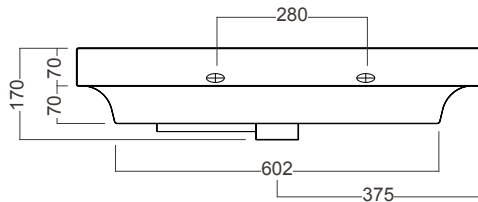

Grandangolo /

Michel César

DESCRIPTION

Grandangolo 750 Ceramic Basin - Left Side Bowl

PRODUCT CODE

YOYD01

FEATURES

- Dimensions - W750 x H170 x D500 mm
- Italian made ceramic basin
- Please specify whether or not you require a tap hole, see technical drawings and order form for positions where holes can be punched.

TECHNICAL DRAWINGS

WASHBASIN BACK VIEW

SECTION AA: SIDE VIEW

WASHBASIN TOP VIEW

NOTES

See our website for product prices. Drawing indicates the technical measurement only and is not a reflection of how the product will look. Sizes are nominal only. All drawings in millimeters. Drawings not to scale. March 2023.