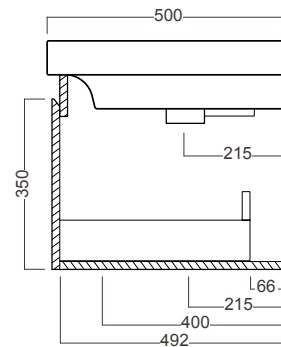

Grandangolo /

Michel César

DESCRIPTION

Grandangolo 750 - 1 Drawer, Left Side Bowl

PRODUCT CODE

GD75DX / GD75DXT / GD75DXCC

FEATURES

- Dimensions - W750 x H470 x D500 mm
- Available in White Gloss paint, Custom Colour paint or Timber Veneer.
- Features a ceramic top with integrated basin in white.
- The paint used on our products is polyurethane or UV based. Is harder and more durable than lacquer finishes.
- Timber Veneer finishes are 100% natural, with variations in grain and colour. All come stained and sealed with a protective UV finish.
- NZ-made cabinetry.

DESCRIPTION

Grandangolo 750 - 1 Drawer, Left Side Bowl

PRODUCT CODE

GD75DX / GD75DXT / GD75DXCC

TECHNICAL DRAWINGS

Top

Side Section

Front

Side Section

Drawer Cross Section

NOTES

See our website for product prices. Drawing indicates the technical measurement only and is not a reflection of how the product will look. Sizes are nominal only. All drawings in millimeters. Drawings not to scale. April 2023.