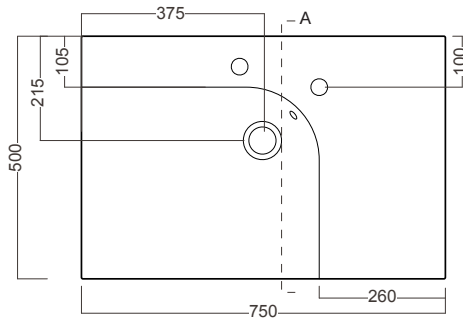

Grandangolo /

Michel César

DESCRIPTION

Grandangolo 750 - 1 Drawer, Left Side Bowl

PRODUCT CODE

GD75DX / GD75DXT / GD75DXCC

FEATURES

- Dimensions - W750 x H470 x D500 mm
- Available in White Gloss paint, Custom Colour paint or Timber Veneer.
- Features a ceramic top with integrated basin in white.
- The paint used on our products is polyurethane or UV based. Is harder and more durable than lacquer finishes.
- Timber Veneer finishes are 100% natural, with variations in grain and colour. All come stained and sealed with a protective UV finish.
- NZ-made cabinetry.

DESCRIPTION

Grandangolo 750 - 1 Drawer, Left Side Bowl

PRODUCT CODE

GD75DX / GD75DXT / GD75DXCC

TECHNICAL DRAWINGS

Top

Side Section

Front

Side Section

Drawer Cross Section

NOTES

See our website for product prices. Drawing indicates the technical measurement only and is not a reflection of how the product will look. Sizes are nominal only. All drawings in millimeters. Drawings not to scale. April 2023.