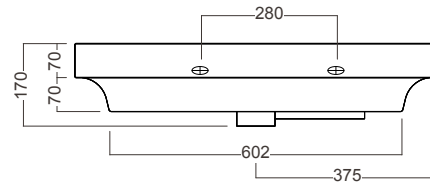

Grandangolo /

Michel César

DESCRIPTION

Grandangolo 750 - 1 Drawer, Left Side Bowl

PRODUCT CODE

GD75DX / GD75DXT / GD75DXCC

FEATURES

- Dimensions - W750 x H470 x D500 mm
- Available in White Gloss paint, Custom Colour paint or Timber Veneer.
- Features a ceramic top with integrated basin in white.
- The paint used on our products is polyurethane or UV based. Is harder and more durable than lacquer finishes.
- Timber Veneer finishes are 100% natural, with variations in grain and colour. All come stained and sealed with a protective UV finish.
- NZ-made cabinetry.

DESCRIPTION

Grandangolo 750 - 1 Drawer, Left Side Bowl

PRODUCT CODE

GD75DX / GD75DXT / GD75DXCC

TECHNICAL DRAWINGS

Top

Side Section

Front

Side Section

Drawer Cross Section

NOTES

See our website for product prices. Drawing indicates the technical measurement only and is not a reflection of how the product will look. Sizes are nominal only. All drawings in millimeters. Drawings not to scale. April 2023.