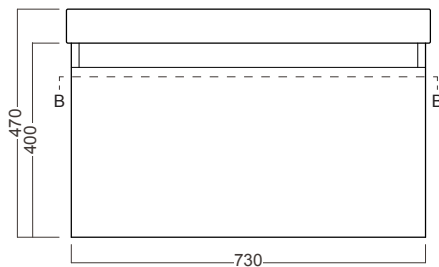

Grandangolo /

Michel César

DESCRIPTION

Grandangolo 750 - 1 Drawer, Left Side Bowl

PRODUCT CODE

GD75DX / GD75DXT / GD75DXCC

FEATURES

- Dimensions - W750 x H470 x D500 mm
- Available in White Gloss paint, Custom Colour paint or Timber Veneer.
- Features a ceramic top with integrated basin in white.
- The paint used on our products is polyurethane or UV based. Is harder and more durable than lacquer finishes.
- Timber Veneer finishes are 100% natural, with variations in grain and colour. All come stained and sealed with a protective UV finish.
- NZ-made cabinetry.

DESCRIPTION

Grandangolo 750 - 1 Drawer, Left Side Bowl

PRODUCT CODE

GD75DX / GD75DXT / GD75DXCC

TECHNICAL DRAWINGS

Top

Side Section

Front

Side Section

Drawer Cross Section

NOTES

See our website for product prices. Drawing indicates the technical measurement only and is not a reflection of how the product will look. Sizes are nominal only. All drawings in millimeters. Drawings not to scale. April 2023.