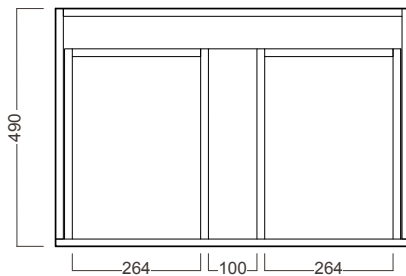

Grandangolo /

Michel César

DESCRIPTION

Grandangolo 750 - 1 Drawer, Left Side Bowl

PRODUCT CODE

GD75DX / GD75DXT / GD75DXCC

FEATURES

- Dimensions - W750 x H470 x D500 mm
- Available in White Gloss paint, Custom Colour paint or Timber Veneer.
- Features a ceramic top with integrated basin in white.
- The paint used on our products is polyurethane or UV based. Is harder and more durable than lacquer finishes.
- Timber Veneer finishes are 100% natural, with variations in grain and colour. All come stained and sealed with a protective UV finish.
- NZ-made cabinetry.

DESCRIPTION

Grandangolo 750 - 1 Drawer, Left Side Bowl

PRODUCT CODE

GD75DX / GD75DXT / GD75DXCC

TECHNICAL DRAWINGS

Top

Side Section

Front

Side Section

Drawer Cross Section

NOTES

See our website for product prices. Drawing indicates the technical measurement only and is not a reflection of how the product will look. Sizes are nominal only. All drawings in millimeters. Drawings not to scale. April 2023.