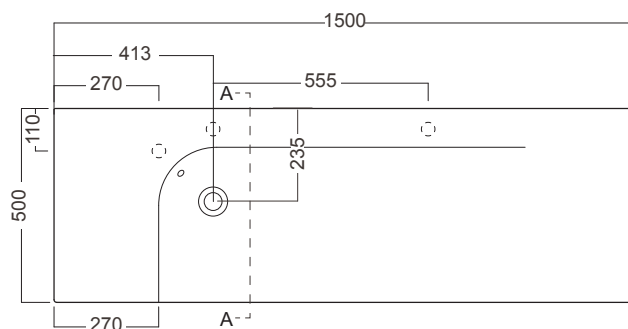

DESCRIPTION

Grandangolo 1500 Ceramic Basin - Left Side Bowl

PRODUCT CODE

YOV801

FEATURES

- Dimensions - W1500 x H170 x D500 mm
- Italian made ceramic basin
- Please specify whether or not you require a tap hole, see technical drawings and order form for positions where holes can be punched.

TECHNICAL DRAWINGS

WASHBASIN BACK VIEW

WASHBASIN TOP VIEW

NOTES

See our website for product prices. Drawing indicates the technical measurement only and is not a reflection of how the product will look. Sizes are nominal only. All drawings in millimeters. Drawings not to scale. March 2023.