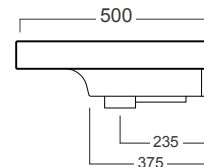

DESCRIPTION

Grandangolo 1500 Ceramic Basin - Left Side Bowl

PRODUCT CODE

YOV801

FEATURES

- Dimensions - W1500 x H170 x D500 mm
- Italian made ceramic basin
- Please specify whether or not you require a tap hole, see technical drawings and order form for positions where holes can be punched.

TECHNICAL DRAWINGS

WASHBASIN BACK VIEW

WASHBASIN TOP VIEW

NOTES

See our website for product prices. Drawing indicates the technical measurement only and is not a reflection of how the product will look. Sizes are nominal only. All drawings in millimeters. Drawings not to scale. March 2023.