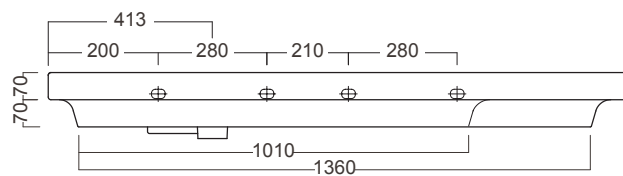

DESCRIPTION

Grandangolo 1500 Ceramic Basin - Left Side Bowl

PRODUCT CODE

YOV801

FEATURES

- Dimensions - W1500 x H170 x D500 mm
- Italian made ceramic basin
- Please specify whether or not you require a tap hole, see technical drawings and order form for positions where holes can be punched.

TECHNICAL DRAWINGS

WASHBASIN BACK VIEW

WASHBASIN TOP VIEW

NOTES

See our website for product prices. Drawing indicates the technical measurement only and is not a reflection of how the product will look. Sizes are nominal only. All drawings in millimeters. Drawings not to scale. March 2023.