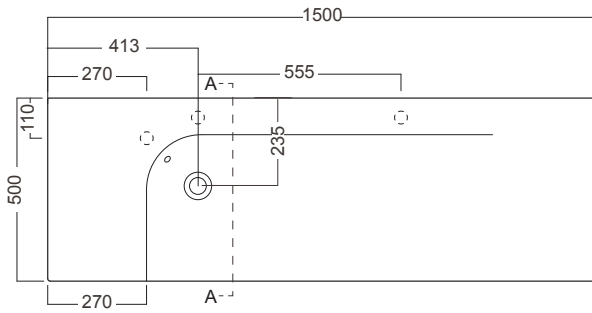

## NOTES

See our website for product prices. Drawing indicates the technical measurement only and is not a reflection of how the product will look. Sizes are nominal only. All drawings in millimeters. Drawings not to scale. April 2023.

## DESCRIPTION

Grandangolo 1500 - 4 Drawers, Left Side Bowl

## TECHNICAL DRAWINGS

Top

Side Section

Front

Side Section

Drawer Cross Section