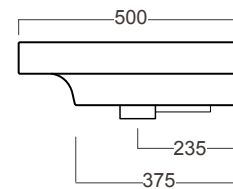

DESCRIPTION

Grandangolo 1300 Ceramic Basin - Left Side Bowl

PRODUCT CODE

YOXS01

FEATURES

- Dimensions - W1300 x H170 x D500 mm
- Italian made ceramic basin
- Please specify whether or not you require a tap hole, see technical drawings and order form for positions where holes can be punched.

TECHNICAL DRAWINGS

NOTES

See our website for product prices. Drawing indicates the technical measurement only and is not a reflection of how the product will look. Sizes are nominal only. All drawings in millimeters. Drawings not to scale. March 2023.