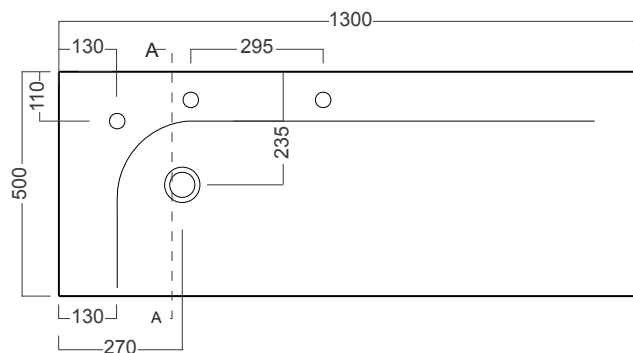

DESCRIPTION

Grandangolo 1300 Ceramic Basin - Left Side Bowl

PRODUCT CODE

YOXS01

FEATURES

- Dimensions - W1300 x H170 x D500 mm
- Italian made ceramic basin
- Please specify whether or not you require a tap hole, see technical drawings and order form for positions where holes can be punched.

TECHNICAL DRAWINGS

NOTES

See our website for product prices. Drawing indicates the technical measurement only and is not a reflection of how the product will look. Sizes are nominal only. All drawings in millimeters. Drawings not to scale. March 2023.