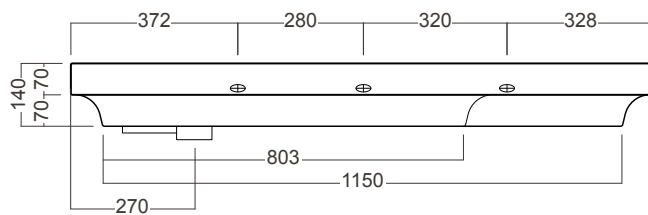

DESCRIPTION

Grandangolo 1300 Ceramic Basin - Left Side Bowl

PRODUCT CODE

YOXS01

FEATURES

- Dimensions - W1300 x H170 x D500 mm
- Italian made ceramic basin
- Please specify whether or not you require a tap hole, see technical drawings and order form for positions where holes can be punched.

TECHNICAL DRAWINGS

NOTES

See our website for product prices. Drawing indicates the technical measurement only and is not a reflection of how the product will look. Sizes are nominal only. All drawings in millimeters. Drawings not to scale. March 2023.