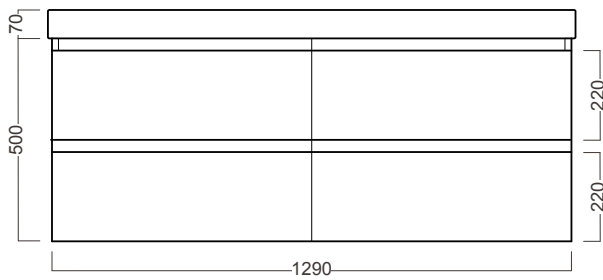

DESCRIPTION

Grandangolo 1300 - 4 Drawers, Left Side Bowl

PRODUCT CODE

GD130D4DX / GD130D4DXT / GD130D4DXTCC

FEATURES

- Dimensions - W1300 x H570 x D500 mm
- Available in White Gloss paint, Custom Colour paint or Timber Veneer.
- Features a ceramic top with integrated basin in white.
- The paint used on our products is polyurethane or UV based. Is harder and more durable than lacquer finishes.
- Timber Veneer finishes are 100% natural, with variations in grain and colour. All come stained and sealed with a protective UV finish.
- NZ-made cabinetry.

DESCRIPTION

Grandangolo 1300 - 4 Drawers, Left Side Bowl

PRODUCT CODE

GD130D4DX / GD130D4DXT / GD130D4DXTCC

TECHNICAL DRAWINGS

Top

Side Section

Front

Side Section

Drawer Cross Section

NOTES

See our website for product prices. Drawing indicates the technical measurement only and is not a reflection of how the product will look. Sizes are nominal only. All drawings in millimeters. Drawings not to scale. April 2023.