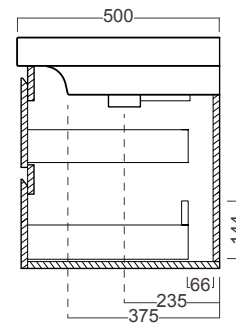

DESCRIPTION

Grandangolo 1300 - 4 Drawers, Left Side Bowl

PRODUCT CODE

GD130D4DX / GD130D4DXT / GD130D4DXTCC

FEATURES

- Dimensions - W1300 x H570 x D500 mm
- Available in White Gloss paint, Custom Colour paint or Timber Veneer.
- Features a ceramic top with integrated basin in white.
- The paint used on our products is polyurethane or UV based. Is harder and more durable than lacquer finishes.
- Timber Veneer finishes are 100% natural, with variations in grain and colour. All come stained and sealed with a protective UV finish.
- NZ-made cabinetry.

DESCRIPTION

Grandangolo 1300 - 4 Drawers, Left Side Bowl

PRODUCT CODE

GD130D4DX / GD130D4DXT / GD130D4DXTCC

TECHNICAL DRAWINGS

Top

Side Section

Front

Side Section

Drawer Cross Section

NOTES

See our website for product prices. Drawing indicates the technical measurement only and is not a reflection of how the product will look. Sizes are nominal only. All drawings in millimeters. Drawings not to scale. April 2023.