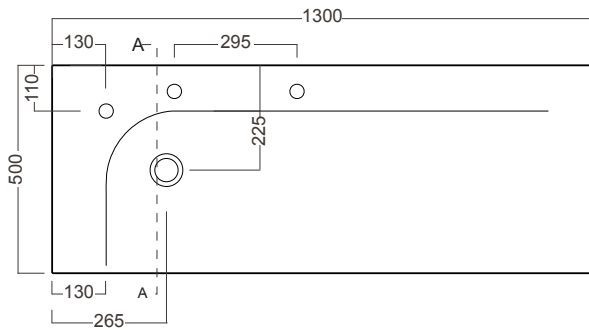

DESCRIPTION

Grandangolo 1300 - 4 Drawers, Left Side Bowl

PRODUCT CODE

GD130D4DX / GD130D4DXT / GD130D4DXTCC

FEATURES

- Dimensions - W1300 x H570 x D500 mm
- Available in White Gloss paint, Custom Colour paint or Timber Veneer.
- Features a ceramic top with integrated basin in white.
- The paint used on our products is polyurethane or UV based. Is harder and more durable than lacquer finishes.
- Timber Veneer finishes are 100% natural, with variations in grain and colour. All come stained and sealed with a protective UV finish.
- NZ-made cabinetry.

DESCRIPTION

Grandangolo 1300 - 4 Drawers, Left Side Bowl

PRODUCT CODE

GD130D4DX / GD130D4DXT / GD130D4DXTCC

TECHNICAL DRAWINGS

Top

Side Section

Front

Side Section

Drawer Cross Section

NOTES

See our website for product prices. Drawing indicates the technical measurement only and is not a reflection of how the product will look. Sizes are nominal only. All drawings in millimeters. Drawings not to scale. April 2023.