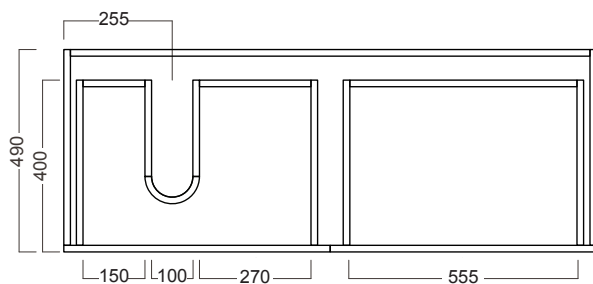

DESCRIPTION

Grandangolo 1300 - 4 Drawers, Left Side Bowl

PRODUCT CODE

GD130D4DX / GD130D4DXT / GD130D4DXTCC

FEATURES

- Dimensions - W1300 x H570 x D500 mm
- Available in White Gloss paint, Custom Colour paint or Timber Veneer.
- Features a ceramic top with integrated basin in white.
- The paint used on our products is polyurethane or UV based. Is harder and more durable than lacquer finishes.
- Timber Veneer finishes are 100% natural, with variations in grain and colour. All come stained and sealed with a protective UV finish.
- NZ-made cabinetry.

DESCRIPTION

Grandangolo 1300 - 4 Drawers, Left Side Bowl

PRODUCT CODE

GD130D4DX / GD130D4DXT / GD130D4DXTCC

TECHNICAL DRAWINGS

Top

Side Section

Front

Side Section

Drawer Cross Section

NOTES

See our website for product prices. Drawing indicates the technical measurement only and is not a reflection of how the product will look. Sizes are nominal only. All drawings in millimeters. Drawings not to scale. April 2023.