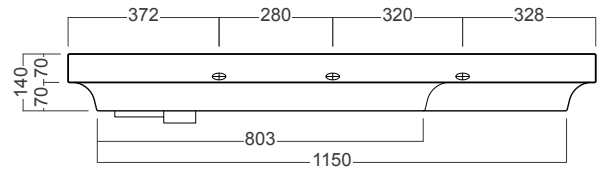

DESCRIPTION

Grandangolo 1300 - 4 Drawers, Left Side Bowl

PRODUCT CODE

GD130D4DX / GD130D4DXT / GD130D4DXTCC

FEATURES

- Dimensions - W1300 x H570 x D500 mm
- Available in White Gloss paint, Custom Colour paint or Timber Veneer.
- Features a ceramic top with integrated basin in white.
- The paint used on our products is polyurethane or UV based. Is harder and more durable than lacquer finishes.
- Timber Veneer finishes are 100% natural, with variations in grain and colour. All come stained and sealed with a protective UV finish.
- NZ-made cabinetry.

DESCRIPTION

Grandangolo 1300 - 4 Drawers, Left Side Bowl

PRODUCT CODE

GD130D4DX / GD130D4DXT / GD130D4DXTCC

TECHNICAL DRAWINGS

Top

Side Section

Front

Side Section

Drawer Cross Section

NOTES

See our website for product prices. Drawing indicates the technical measurement only and is not a reflection of how the product will look. Sizes are nominal only. All drawings in millimeters. Drawings not to scale. April 2023.