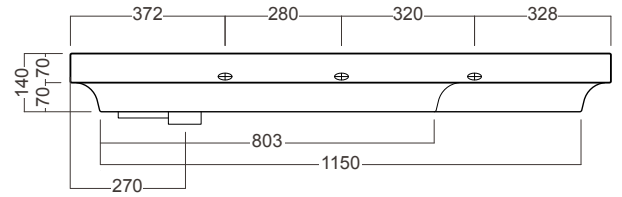

DESCRIPTION

Grandangolo 1300 - 2 Drawer, Left Side Bowl

PRODUCT CODE

GD130D2DX / GD130D2DXT / GD130D2DXCC

FEATURES

- Dimensions - W1300 x H470 x D500 mm
- Available in White Gloss paint, Custom Colour paint or Timber Veneer.
- Features a ceramic top with integrated basin in white.
- The paint used on our products is polyurethane or UV based. Is harder and more durable than lacquer finishes.
- Timber Veneer finishes are 100% natural, with variations in grain and colour. All come stained and sealed with a protective UV finish.
- NZ-made cabinetry.

DESCRIPTION

Grandangolo 1300 - 2 Drawer, Left Side Bowl

PRODUCT CODE

GD130D2DX / GD130D2DXT / GD130D2DXCC

TECHNICAL DRAWINGS

Top

Side Section

Front

Side Section

Drawer Cross Section

NOTES

See our website for product prices. Drawing indicates the technical measurement only and is not a reflection of how the product will look. Sizes are nominal only. All drawings in millimeters. Drawings not to scale. April 2023.