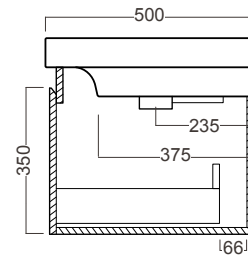

DESCRIPTION

Grandangolo 1300 - 2 Drawer, Left Side Bowl

PRODUCT CODE

GD130D2DX / GD130D2DXT / GD130D2DXCC

FEATURES

- Dimensions - W1300 x H470 x D500 mm
- Available in White Gloss paint, Custom Colour paint or Timber Veneer.
- Features a ceramic top with integrated basin in white.
- The paint used on our products is polyurethane or UV based. Is harder and more durable than lacquer finishes.
- Timber Veneer finishes are 100% natural, with variations in grain and colour. All come stained and sealed with a protective UV finish.
- NZ-made cabinetry.

DESCRIPTION

Grandangolo 1300 - 2 Drawer, Left Side Bowl

PRODUCT CODE

GD130D2DX / GD130D2DXT / GD130D2DXCC

TECHNICAL DRAWINGS

Top

Side Section

Front

Side Section

Drawer Cross Section

NOTES

See our website for product prices. Drawing indicates the technical measurement only and is not a reflection of how the product will look. Sizes are nominal only. All drawings in millimeters. Drawings not to scale. April 2023.