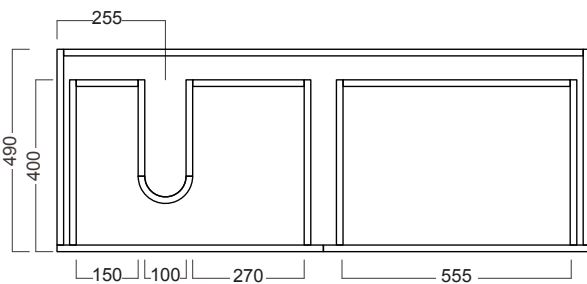

DESCRIPTION

Grandangolo 1300 - 2 Drawer, Left Side Bowl

PRODUCT CODE

GD130D2DX / GD130D2DXT / GD130D2DXCC

FEATURES

- Dimensions - W1300 x H470 x D500 mm
- Available in White Gloss paint, Custom Colour paint or Timber Veneer.
- Features a ceramic top with integrated basin in white.
- The paint used on our products is polyurethane or UV based. Is harder and more durable than lacquer finishes.
- Timber Veneer finishes are 100% natural, with variations in grain and colour. All come stained and sealed with a protective UV finish.
- NZ-made cabinetry.

DESCRIPTION

Grandangolo 1300 - 2 Drawer, Left Side Bowl

PRODUCT CODE

GD130D2DX / GD130D2DXT / GD130D2DXCC

TECHNICAL DRAWINGS

Top

Side Section

Front

Side Section

Drawer Cross Section

NOTES

See our website for product prices. Drawing indicates the technical measurement only and is not a reflection of how the product will look. Sizes are nominal only. All drawings in millimeters. Drawings not to scale. April 2023.