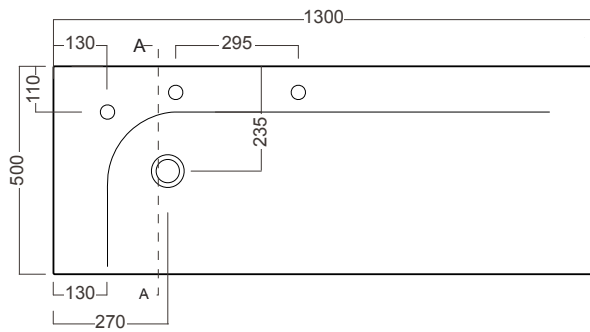

DESCRIPTION

Grandangolo 1300 - 2 Drawer, Left Side Bowl

PRODUCT CODE

GD130D2DX / GD130D2DXT / GD130D2DXCC

FEATURES

- Dimensions - W1300 x H470 x D500 mm
- Available in White Gloss paint, Custom Colour paint or Timber Veneer.
- Features a ceramic top with integrated basin in white.
- The paint used on our products is polyurethane or UV based. Is harder and more durable than lacquer finishes.
- Timber Veneer finishes are 100% natural, with variations in grain and colour. All come stained and sealed with a protective UV finish.
- NZ-made cabinetry.

DESCRIPTION

Grandangolo 1300 - 2 Drawer, Left Side Bowl

PRODUCT CODE

GD130D2DX / GD130D2DXT / GD130D2DXCC

TECHNICAL DRAWINGS

Top

Side Section

Front

Side Section

Drawer Cross Section

NOTES

See our website for product prices. Drawing indicates the technical measurement only and is not a reflection of how the product will look. Sizes are nominal only. All drawings in millimeters. Drawings not to scale. April 2023.