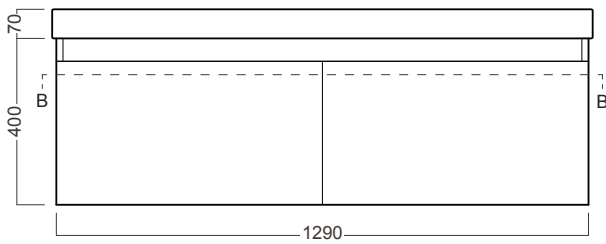

DESCRIPTION

Grandangolo 1300 - 2 Drawer, Left Side Bowl

PRODUCT CODE

GD130D2DX / GD130D2DXT / GD130D2DXCC

FEATURES

- Dimensions - W1300 x H470 x D500 mm
- Available in White Gloss paint, Custom Colour paint or Timber Veneer.
- Features a ceramic top with integrated basin in white.
- The paint used on our products is polyurethane or UV based. Is harder and more durable than lacquer finishes.
- Timber Veneer finishes are 100% natural, with variations in grain and colour. All come stained and sealed with a protective UV finish.
- NZ-made cabinetry.

DESCRIPTION

Grandangolo 1300 - 2 Drawer, Left Side Bowl

PRODUCT CODE

GD130D2DX / GD130D2DXT / GD130D2DXCC

TECHNICAL DRAWINGS

Top

Side Section

Front

Side Section

Drawer Cross Section

NOTES

See our website for product prices. Drawing indicates the technical measurement only and is not a reflection of how the product will look. Sizes are nominal only. All drawings in millimeters. Drawings not to scale. April 2023.