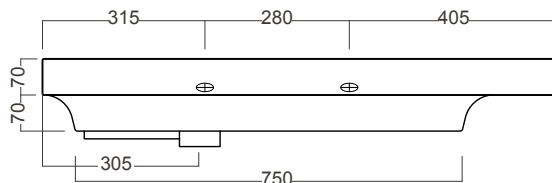

DESCRIPTION

Grandangolo 1000 Ceramic Basin - Left Side Bowl

PRODUCT CODE

YOVA01

FEATURES

- Dimensions - W1000 x H170 x D500 mm
- Italian made ceramic basin
- Please specify whether or not you require a tap hole, see technical drawings and order form for positions where holes can be punched.

TECHNICAL DRAWINGS

WASHBASIN BACK VIEW

WASHBASIN TOP VIEW

NOTES

See our website for product prices. Drawing indicates the technical measurement only and is not a reflection of how the product will look. Sizes are nominal only. All drawings in millimeters. Drawings not to scale. March 2023.