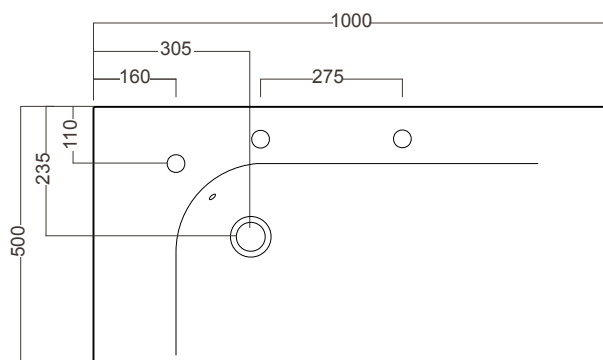

DESCRIPTION

Grandangolo 1000 Ceramic Basin - Left Side Bowl

PRODUCT CODE

YOVA01

FEATURES

- Dimensions - W1000 x H170 x D500 mm
- Italian made ceramic basin
- Please specify whether or not you require a tap hole, see technical drawings and order form for positions where holes can be punched.

TECHNICAL DRAWINGS

WASHBASIN BACK VIEW

WASHBASIN TOP VIEW

NOTES

See our website for product prices. Drawing indicates the technical measurement only and is not a reflection of how the product will look. Sizes are nominal only. All drawings in millimeters. Drawings not to scale. March 2023.