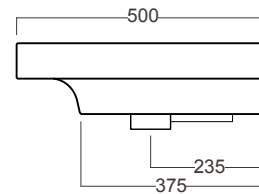

DESCRIPTION

Grandangolo 1000 Ceramic Basin - Left Side Bowl

PRODUCT CODE

YOVA01

FEATURES

- Dimensions - W1000 x H170 x D500 mm
- Italian made ceramic basin
- Please specify whether or not you require a tap hole, see technical drawings and order form for positions where holes can be punched.

TECHNICAL DRAWINGS

WASHBASIN BACK VIEW

WASHBASIN TOP VIEW

NOTES

See our website for product prices. Drawing indicates the technical measurement only and is not a reflection of how the product will look. Sizes are nominal only. All drawings in millimeters. Drawings not to scale. March 2023.