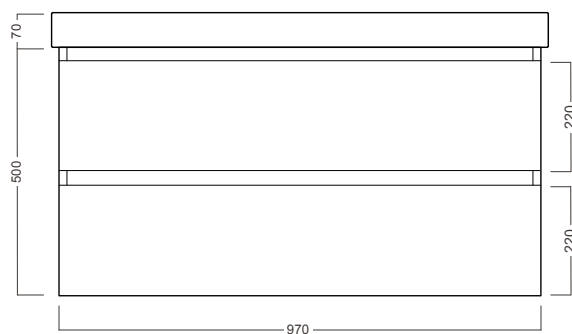

DESCRIPTION

Grandangolo 1000 - 2 Drawers, Left Side Bowl

PRODUCT CODE

GD100D2DX / GD100D2DXT / GD100D2DXCC

FEATURES

- Dimensions - W1000 x H570 x D500 mm
- Available in White Gloss paint, Custom Colour paint or Timber Veneer.
- Features a ceramic top with integrated basin in white.
- The paint used on our products is polyurethane or UV based. Is harder and more durable than lacquer finishes.
- Timber Veneer finishes are 100% natural, with variations in grain and colour. All come stained and sealed with a protective UV finish.
- NZ-made cabinetry.

DESCRIPTION

Grandangolo 1000 - 2 Drawers, Left Side Bowl

PRODUCT CODE

GD100D2DX / GD100D2DXT / GD100D2DXCC

TECHNICAL DRAWINGS

Top

Side Section

Front

Side Section

Drawer Cross Section

NOTES

See our website for product prices. Drawing indicates the technical measurement only and is not a reflection of how the product will look. Sizes are nominal only. All drawings in millimeters. Drawings not to scale. April 2023.