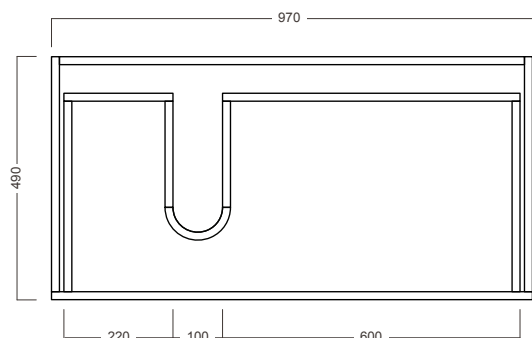

DESCRIPTION

Grandangolo 1000 - 2 Drawers, Left Side Bowl

PRODUCT CODE

GD100D2DX / GD100D2DXT / GD100D2DXCC

FEATURES

- Dimensions - W1000 x H570 x D500 mm
- Available in White Gloss paint, Custom Colour paint or Timber Veneer.
- Features a ceramic top with integrated basin in white.
- The paint used on our products is polyurethane or UV based. Is harder and more durable than lacquer finishes.
- Timber Veneer finishes are 100% natural, with variations in grain and colour. All come stained and sealed with a protective UV finish.
- NZ-made cabinetry.

DESCRIPTION

Grandangolo 1000 - 2 Drawers, Left Side Bowl

PRODUCT CODE

GD100D2DX / GD100D2DXT / GD100D2DXCC

TECHNICAL DRAWINGS

Top

Side Section

Front

Side Section

Drawer Cross Section

NOTES

See our website for product prices. Drawing indicates the technical measurement only and is not a reflection of how the product will look. Sizes are nominal only. All drawings in millimeters. Drawings not to scale. April 2023.