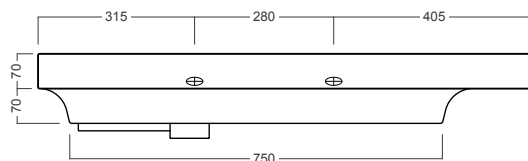

DESCRIPTION

Grandangolo 1000 - 2 Drawers, Left Side Bowl

PRODUCT CODE

GD100D2DX / GD100D2DXT / GD100D2DXCC

FEATURES

- Dimensions - W1000 x H570 x D500 mm
- Available in White Gloss paint, Custom Colour paint or Timber Veneer.
- Features a ceramic top with integrated basin in white.
- The paint used on our products is polyurethane or UV based. Is harder and more durable than lacquer finishes.
- Timber Veneer finishes are 100% natural, with variations in grain and colour. All come stained and sealed with a protective UV finish.
- NZ-made cabinetry.

DESCRIPTION

Grandangolo 1000 - 2 Drawers, Left Side Bowl

PRODUCT CODE

GD100D2DX / GD100D2DXT / GD100D2DXCC

TECHNICAL DRAWINGS

Top

Side Section

Front

Side Section

Drawer Cross Section

NOTES

See our website for product prices. Drawing indicates the technical measurement only and is not a reflection of how the product will look. Sizes are nominal only. All drawings in millimeters. Drawings not to scale. April 2023.