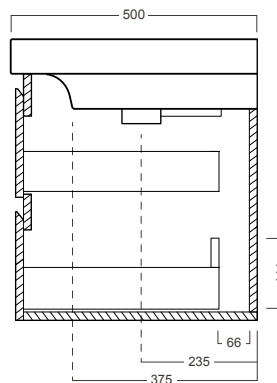

DESCRIPTION

Grandangolo 1000 - 2 Drawers, Left Side Bowl

PRODUCT CODE

GD100D2DX / GD100D2DXT / GD100D2DXCC

FEATURES

- Dimensions - W1000 x H570 x D500 mm
- Available in White Gloss paint, Custom Colour paint or Timber Veneer.
- Features a ceramic top with integrated basin in white.
- The paint used on our products is polyurethane or UV based. Is harder and more durable than lacquer finishes.
- Timber Veneer finishes are 100% natural, with variations in grain and colour. All come stained and sealed with a protective UV finish.
- NZ-made cabinetry.

DESCRIPTION

Grandangolo 1000 - 2 Drawers, Left Side Bowl

PRODUCT CODE

GD100D2DX / GD100D2DXT / GD100D2DXCC

TECHNICAL DRAWINGS

Top

Side Section

Front

Side Section

Drawer Cross Section

NOTES

See our website for product prices. Drawing indicates the technical measurement only and is not a reflection of how the product will look. Sizes are nominal only. All drawings in millimeters. Drawings not to scale. April 2023.