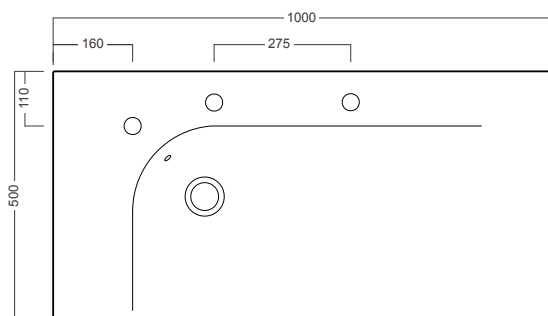

DESCRIPTION

Grandangolo 1000 - 2 Drawers, Left Side Bowl

PRODUCT CODE

GD100D2DX / GD100D2DXT / GD100D2DXCC

FEATURES

- Dimensions - W1000 x H570 x D500 mm
- Available in White Gloss paint, Custom Colour paint or Timber Veneer.
- Features a ceramic top with integrated basin in white.
- The paint used on our products is polyurethane or UV based. Is harder and more durable than lacquer finishes.
- Timber Veneer finishes are 100% natural, with variations in grain and colour. All come stained and sealed with a protective UV finish.
- NZ-made cabinetry.

DESCRIPTION

Grandangolo 1000 - 2 Drawers, Left Side Bowl

PRODUCT CODE

GD100D2DX / GD100D2DXT / GD100D2DXCC

TECHNICAL DRAWINGS

Top

Side Section

Front

Side Section

Drawer Cross Section

NOTES

See our website for product prices. Drawing indicates the technical measurement only and is not a reflection of how the product will look. Sizes are nominal only. All drawings in millimeters. Drawings not to scale. April 2023.