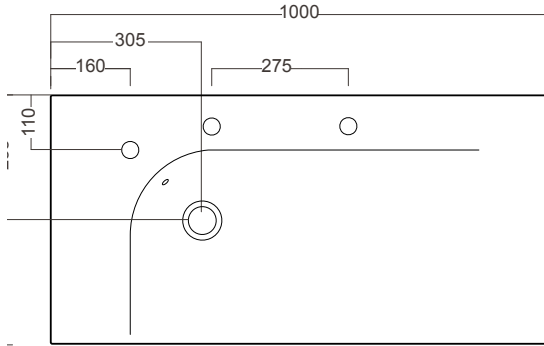

Grandangolo /

Michel César

DESCRIPTION

Grandangolo 1000 - 1 Drawer, Left Side Bowl

PRODUCT CODE

GD100DX / GD100DXT / GD100DXCC

FEATURES

- Dimensions - W1000 x H470 x D500 mm
- Available in White Gloss paint, Custom Colour paint or Timber Veneer.
- Features a ceramic top with integrated basin in white.
- The paint used on our products is polyurethane or UV based. Is harder and more durable than lacquer finishes.
- Timber Veneer finishes are 100% natural, with variations in grain and colour. All come stained and sealed with a protective UV finish.
- NZ-made cabinetry.

DESCRIPTION

Grandangolo 1000 - 1 Drawer, Left Side Bowl

PRODUCT CODE

GD100DX / GD100DXT / GD100DXCC

TECHNICAL DRAWINGS

Top

Side Section

Front

Side Section

Drawer Cross Section

NOTES

See our website for product prices. Drawing indicates the technical measurement only and is not a reflection of how the product will look. Sizes are nominal only. All drawings in millimeters. Drawings not to scale. April 2023.