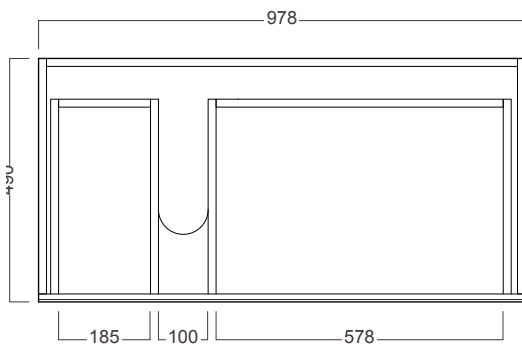

Grandangolo /

Michel César

DESCRIPTION

Grandangolo 1000 - 1 Drawer, Left Side Bowl

PRODUCT CODE

GD100DX / GD100DXT / GD100DXCC

FEATURES

- Dimensions - W1000 x H470 x D500 mm
- Available in White Gloss paint, Custom Colour paint or Timber Veneer.
- Features a ceramic top with integrated basin in white.
- The paint used on our products is polyurethane or UV based. Is harder and more durable than lacquer finishes.
- Timber Veneer finishes are 100% natural, with variations in grain and colour. All come stained and sealed with a protective UV finish.
- NZ-made cabinetry.

DESCRIPTION

Grandangolo 1000 - 1 Drawer, Left Side Bowl

PRODUCT CODE

GD100DX / GD100DXT / GD100DXCC

TECHNICAL DRAWINGS

Top

Side Section

Front

Side Section

Drawer Cross Section

NOTES

See our website for product prices. Drawing indicates the technical measurement only and is not a reflection of how the product will look. Sizes are nominal only. All drawings in millimeters. Drawings not to scale. April 2023.