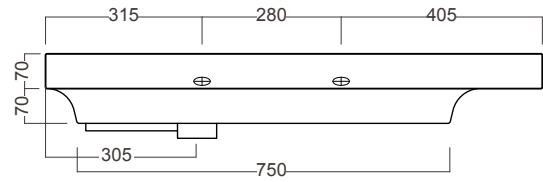

Grandangolo /

Michel César

DESCRIPTION

Grandangolo 1000 - 1 Drawer, Left Side Bowl

PRODUCT CODE

GD100DX / GD100DXT / GD100DXCC

FEATURES

- Dimensions - W1000 x H470 x D500 mm
- Available in White Gloss paint, Custom Colour paint or Timber Veneer.
- Features a ceramic top with integrated basin in white.
- The paint used on our products is polyurethane or UV based. Is harder and more durable than lacquer finishes.
- Timber Veneer finishes are 100% natural, with variations in grain and colour. All come stained and sealed with a protective UV finish.
- NZ-made cabinetry.

DESCRIPTION

Grandangolo 1000 - 1 Drawer, Left Side Bowl

PRODUCT CODE

GD100DX / GD100DXT / GD100DXCC

TECHNICAL DRAWINGS

Top

Side Section

Front

Side Section

Drawer Cross Section

NOTES

See our website for product prices. Drawing indicates the technical measurement only and is not a reflection of how the product will look. Sizes are nominal only. All drawings in millimeters. Drawings not to scale. April 2023.