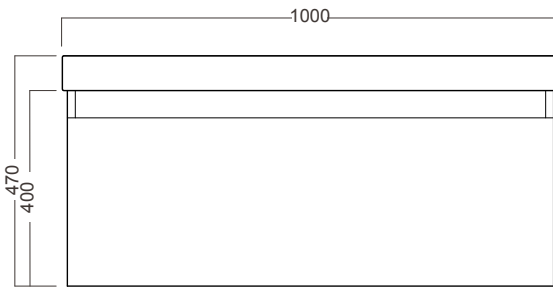

Grandangolo /

Michel César

DESCRIPTION

Grandangolo 1000 - 1 Drawer, Left Side Bowl

PRODUCT CODE

GD100DX / GD100DXT / GD100DXCC

FEATURES

- Dimensions - W1000 x H470 x D500 mm
- Available in White Gloss paint, Custom Colour paint or Timber Veneer.
- Features a ceramic top with integrated basin in white.
- The paint used on our products is polyurethane or UV based. Is harder and more durable than lacquer finishes.
- Timber Veneer finishes are 100% natural, with variations in grain and colour. All come stained and sealed with a protective UV finish.
- NZ-made cabinetry.

DESCRIPTION

Grandangolo 1000 - 1 Drawer, Left Side Bowl

PRODUCT CODE

GD100DX / GD100DXT / GD100DXCC

TECHNICAL DRAWINGS

Top

Side Section

Front

Side Section

Drawer Cross Section

NOTES

See our website for product prices. Drawing indicates the technical measurement only and is not a reflection of how the product will look. Sizes are nominal only. All drawings in millimeters. Drawings not to scale. April 2023.