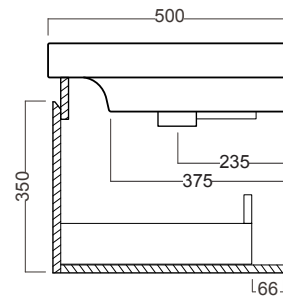

Grandangolo /

Michel César

DESCRIPTION

Grandangolo 1000 - 1 Drawer, Left Side Bowl

PRODUCT CODE

GD100DX / GD100DXT / GD100DXCC

FEATURES

- Dimensions - W1000 x H470 x D500 mm
- Available in White Gloss paint, Custom Colour paint or Timber Veneer.
- Features a ceramic top with integrated basin in white.
- The paint used on our products is polyurethane or UV based. Is harder and more durable than lacquer finishes.
- Timber Veneer finishes are 100% natural, with variations in grain and colour. All come stained and sealed with a protective UV finish.
- NZ-made cabinetry.

DESCRIPTION

Grandangolo 1000 - 1 Drawer, Left Side Bowl

PRODUCT CODE

GD100DX / GD100DXT / GD100DXCC

TECHNICAL DRAWINGS

Top

Side Section

Front

Side Section

Drawer Cross Section

NOTES

See our website for product prices. Drawing indicates the technical measurement only and is not a reflection of how the product will look. Sizes are nominal only. All drawings in millimeters. Drawings not to scale. April 2023.