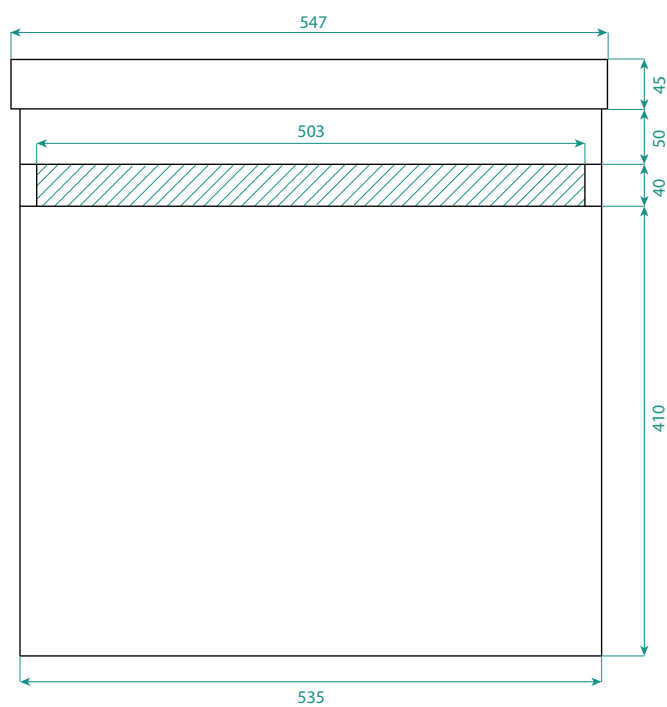

DESCRIPTION

Geo - Wall Hung Vanity with Kordura Basin

PRODUCT CODE

GEO550

FEATURES

- Dimensions W 547 x H 545 x D 220mm
- Available in White Paint or Timber Effect Melamine finishes.
- White Paint - The paint used on our products is polyurethane or UV based. It is five times harder and more durable than lacquer finishes.
- Timber Effect Melamine - Our wood grain melamine is a low-pressure laminate
- White Kordura basin with matte finish (Reversible, position on left or right hand side, must specify when ordering).
- Soft-close door with handleless design. (Left or right opening available, must specify which side when ordering).
- Available with either melamine match, white paint match, silver aluminium or black aluminium rail/s.
- NZ-made cabinetry

See our website for product prices. Drawing indicates the technical measurement only and is not a reflection of how the product will look. Sizes are nominal only. All drawings in millimeters. Drawings not to scale. September 2021.

DESCRIPTION

Geo - Wall Hung Vanity with Kordura Basin

PRODUCT CODE

GEO550

Side

Front

Top Down

Basin Side Section