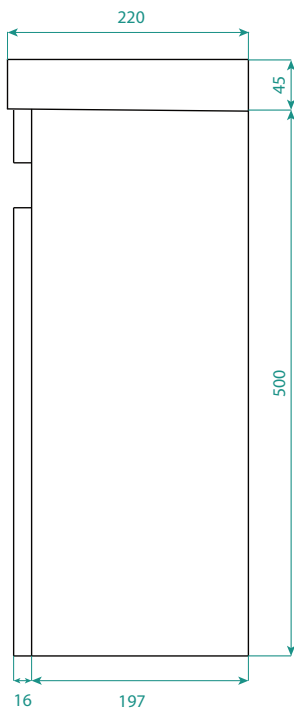

DESCRIPTION

Geo - Wall Hung Vanity with Kordura Basin

PRODUCT CODE

GEO550

Side