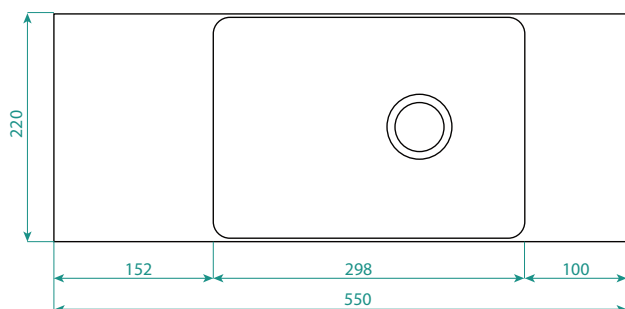

DESCRIPTION

Geo - Wall Hung Vanity with Kordura Basin

PRODUCT CODE

GEO550

FEATURES

- Dimensions W 547 x H 545 x D 220mm
- Available in White Paint or Timber Effect Melamine finishes.
- White Paint - The paint used on our products is polyurethane or UV based. It is five times harder and more durable than lacquer finishes.
- Timber Effect Melamine - Our wood grain melamine is a low-pressure laminate
- White Kordura basin with matte finish (Reversible, position on left or right hand side, must specify when ordering).
- Soft-close door with handleless design. (Left or right opening available, must specify which side when ordering).
- Available with either melamine match, white paint match, silver aluminium or black aluminium rail/s.
- NZ-made cabinetry

See our website for product prices. Drawing indicates the technical measurement only and is not a reflection of how the product will look. Sizes are nominal only. All drawings in millimeters. Drawings not to scale. September 2021.

DESCRIPTION

Geo - Wall Hung Vanity with Kordura Basin

PRODUCT CODE

GEO550

Side

Front

Top Down

Basin Side Section