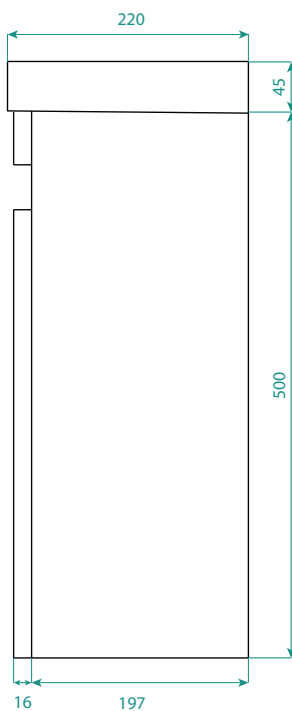

DESCRIPTION

Geo - Wall Hung Vanity with Kordura Basin

PRODUCT CODE

GEO550T

FEATURES

- Dimensions W 547 x H 545 x D 220mm
- Available in White, Custom Colour Paint or Timber Veneer finishes.
- White Paint - The paint used on our products is polyurethane or UV based. It is five times harder and more durable than lacquer finishes.
- Timber Effect Melamine - Our wood grain melamine is a low-pressure laminate
- White Kordura basin with matte finish (Reversible, position on left or right hand side, must specify when ordering).
- Soft-close door with handleless design. (Left or right opening available, must specify which side when ordering).
- Available with either Timber match, white paint match, silver aluminium or black aluminium rail/s.
- NZ-made cabinetry

Coffee

Noce

Dark Oak

Custom

Please see reverse for technical drawings and measurements.

NOTES

See our website for product prices. Drawing indicates the technical measurement only and is not a reflection of how the product will look. Sizes are nominal only. All drawings in millimeters. Drawings not to scale. September 2021.

DESCRIPTION

Geo - Wall Hung Vanity with Kordura Basin

PRODUCT CODE

GEO550T

Side

Front

Top Down

Basin Side Section