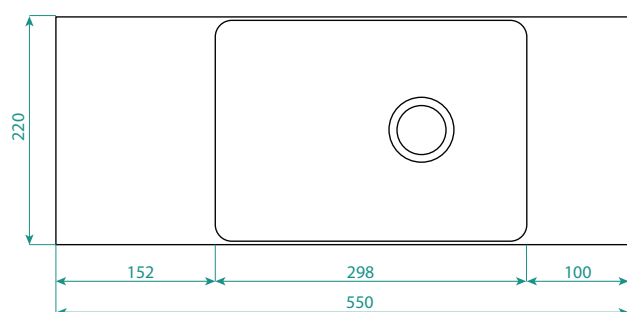

DESCRIPTION

Geo - Wall Hung Vanity with Kordura Basin

PRODUCT CODE

GEO550T

FEATURES

- Dimensions W 547 x H 545 x D 220mm
- Available in White, Custom Colour Paint or Timber Veneer finishes.
- White Paint - The paint used on our products is polyurethane or UV based. It is five times harder and more durable than lacquer finishes.
- Timber Effect Melamine - Our wood grain melamine is a low-pressure laminate
- White Kordura basin with matte finish (Reversible, position on left or right hand side, must specify when ordering).
- Soft-close door with handleless design. (Left or right opening available, must specify which side when ordering).
- Available with either Timber match, white paint match, silver aluminium or black aluminium rail/s.
- NZ-made cabinetry

DESCRIPTION

Geo - Wall Hung Vanity with Kordura Basin

PRODUCT CODE

GEO550T

Side

Front

Top Down

Basin Side Section