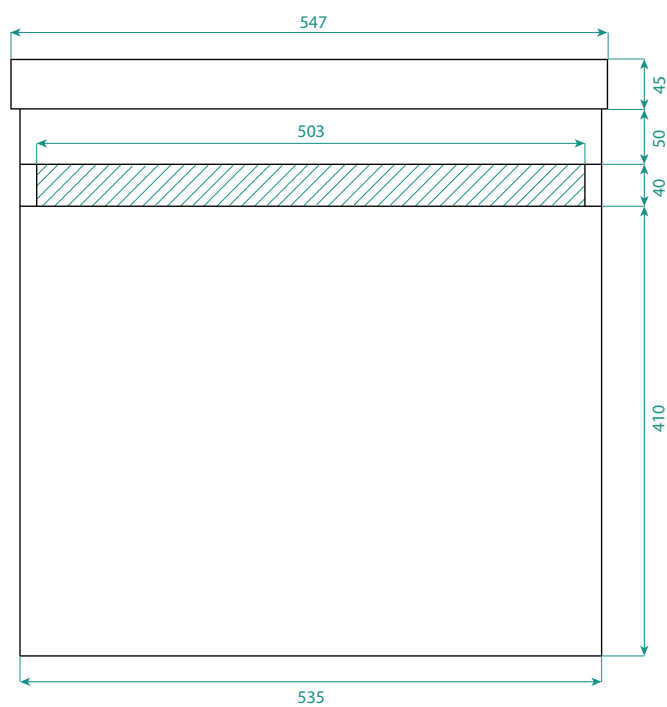

DESCRIPTION

Geo - Wall Hung Vanity with Kordura Basin

PRODUCT CODE

GEO550T

FEATURES

- Dimensions W 547 x H 545 x D 220mm
- Available in White, Custom Colour Paint or Timber Veneer finishes.
- White Paint - The paint used on our products is polyurethane or UV based. It is five times harder and more durable than lacquer finishes.
- Timber Effect Melamine - Our wood grain melamine is a low-pressure laminate
- White Kordura basin with matte finish (Reversible, position on left or right hand side, must specify when ordering).
- Soft-close door with handleless design. (Left or right opening available, must specify which side when ordering).
- Available with either Timber match, white paint match, silver aluminium or black aluminium rail/s.
- NZ-made cabinetry

DESCRIPTION

Geo - Wall Hung Vanity with Kordura Basin

PRODUCT CODE

GEO550T

Side

Front

Top Down

Basin Side Section