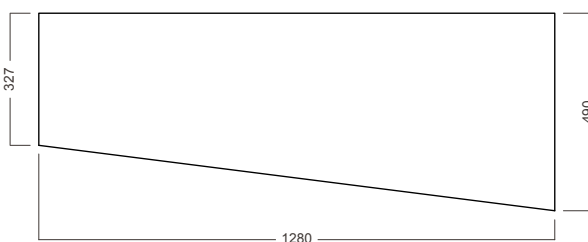

Top Section

NOTES

Drawing indicates the technical measurement only and is not a reflection of how the unit will look. Sizes approximate. All drawings in millimeters. Drawings not to scale.