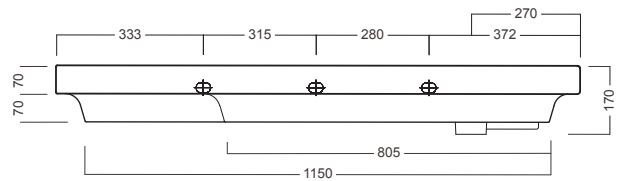

DESCRIPTION

Grandangolo 1300 - Tapered Shelf with YOVO01, Left Basin, White / Timber Veneer

PRODUCT CODE

GDST130SX / GDST130SXT

FEATURES

- Dimensions - W 1300mm x H 25mm x D 335 - 500mm
- Available painted in White / Timber Veneer*, or in your choice of paint colour^ (surcharge applies).
- The paint used on our products is polyurethane or UV based. It is five times harder and more durable than lacquer finishes.
- Our Timber Veneer finishes are 100% natural, each will have variations in grain and colour. All come stained and sealed with a protective UV finish. Gloss option is available for most veneers.
- Soft-close drawers.
- Ceramic Italian made top and NZ made cabinetry.
- Please specify whether or not you require a taphole.

PRODUCT CODE

GDST130SX / GDST130SXT

TECHNICAL DRAWINGS

Top

Back

Front

Side Section

Top Section

NOTES

Drawing indicates the technical measurement only and is not a reflection of how the unit will look. Sizes approximate. All drawings in millimeters. Drawings not to scale.