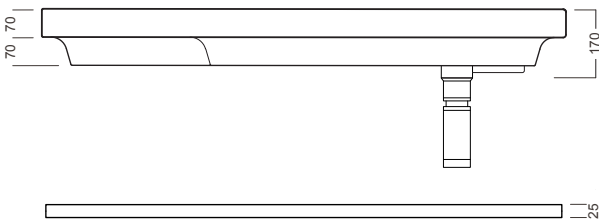

DESCRIPTION

Grandangolo 1300 - Tapered Shelf with YOVO01, Left Basin, White / Timber Veneer

PRODUCT CODE

GDST130SX / GDST130SXT

FEATURES

- Dimensions - W 1300mm x H 25mm x D 335 - 500mm
- Available painted in White / Timber Veneer*, or in your choice of paint colour^ (surcharge applies).
- The paint used on our products is polyurethane or UV based. It is five times harder and more durable than lacquer finishes.
- Our Timber Veneer finishes are 100% natural, each will have variations in grain and colour. All come stained and sealed with a protective UV finish. Gloss option is available for most veneers.
- Soft-close drawers.
- Ceramic Italian made top and NZ made cabinetry.
- Please specify whether or not you require a taphole.

PRODUCT CODE

GDST130SX / GDST130SXT

TECHNICAL DRAWINGS

Top

Back

Front

Side Section

Top Section

NOTES

Drawing indicates the technical measurement only and is not a reflection of how the unit will look. Sizes approximate. All drawings in millimeters. Drawings not to scale.