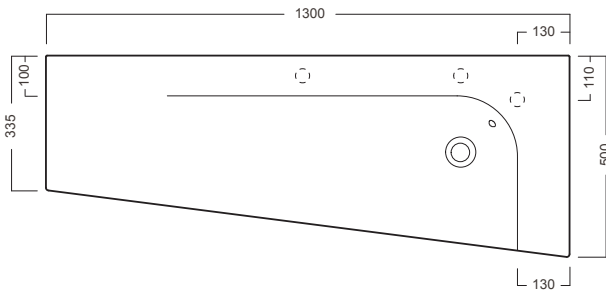

DESCRIPTION

Grandangolo 1300 - Tapered Shelf with YOVO01, Left Basin, White / Timber Veneer

PRODUCT CODE

GDST130SX / GDST130SXT

TECHNICAL DRAWINGS

Top