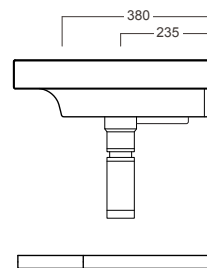

DESCRIPTION

Grandangolo 1300 - Tapered Shelf with YOVO01, Left Basin, White / Timber Veneer

PRODUCT CODE

GDST130SX / GDST130SXT

FEATURES

- Dimensions - W 1300mm x H 25mm x D 335 - 500mm
- Available painted in White / Timber Veneer*, or in your choice of paint colour^ (surcharge applies).
- The paint used on our products is polyurethane or UV based. It is five times harder and more durable than lacquer finishes.
- Our Timber Veneer finishes are 100% natural, each will have variations in grain and colour. All come stained and sealed with a protective UV finish. Gloss option is available for most veneers.
- Soft-close drawers.
- Ceramic Italian made top and NZ made cabinetry.
- Please specify whether or not you require a taphole.

PRODUCT CODE

GDST130SX / GDST130SXT

TECHNICAL DRAWINGS

Top

Back

Front

Side Section

Top Section

NOTES

Drawing indicates the technical measurement only and is not a reflection of how the unit will look. Sizes approximate. All drawings in millimeters. Drawings not to scale.