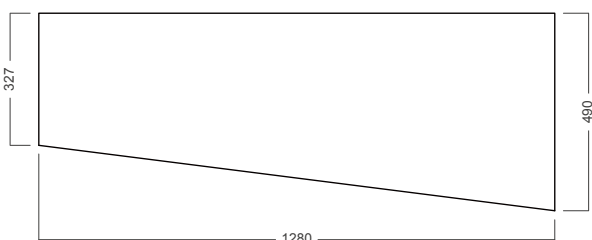

DESCRIPTION

Grandangolo 1300 - Tapered Shelf with YOVO01, Left Basin, White / Timber Veneer

PRODUCT CODE

GDST130SX / GDST130SXT

FEATURES

- Dimensions - W 1300mm x H 25mm x D 335 - 500mm
- Available painted in White / Timber Veneer*, or in your choice of paint colour^ (surcharge applies).
- The paint used on our products is polyurethane or UV based. It is five times harder and more durable than lacquer finishes.
- Our Timber Veneer finishes are 100% natural, each will have variations in grain and colour. All come stained and sealed with a protective UV finish. Gloss option is available for most veneers.
- Soft-close drawers.
- Ceramic Italian made top and NZ made cabinetry.
- Please specify whether or not you require a taphole.

PRODUCT CODE

GDST130SX / GDST130SXT

TECHNICAL DRAWINGS

Top

Back

Front

Side Section

Top Section

NOTES

Drawing indicates the technical measurement only and is not a reflection of how the unit will look. Sizes approximate. All drawings in millimeters. Drawings not to scale.