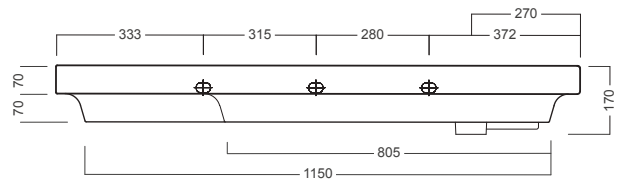

DESCRIPTION

Grandangolo 1300 - Tapered Shelf with YOVO01, Left Basin, White / Timber Veneer

PRODUCT CODE

GDST130SX / GDST130SXT

FEATURES

- Dimensions - W 1300mm x H 25mm x D 335 - 500mm
- Available painted in White / Timber Veneer*, or in your choice of paint colour^ (surcharge applies).
- The paint used on our products is polyurethane or UV based. It is five times harder and more durable than lacquer finishes.
- Our Timber Veneer finishes are 100% natural, each will have variations in grain and colour. All come stained and sealed with a protective UV finish. Gloss option is available for most veneers.
- Soft-close drawers.
- Ceramic Italian made top and NZ made cabinetry.
- Please specify whether or not you require a taphole.

PRODUCT CODE

GDST130SX / GDST130SXT

TECHNICAL DRAWINGS

Top

Back

Front

Side Section

Top Section

NOTES

Drawing indicates the technical measurement only and is not a reflection of how the unit will look. Sizes approximate. All drawings in millimeters. Drawings not to scale.