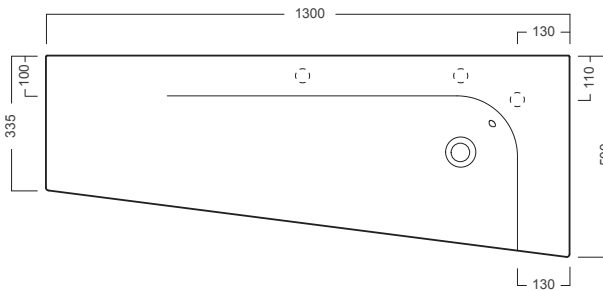

DESCRIPTION

Grandangolo 1300 - Tapered Shelf with YOVO01, Left Basin, White / Timber Veneer

PRODUCT CODE

GDST130SX / GDST130SXT

TECHNICAL DRAWINGS

Top