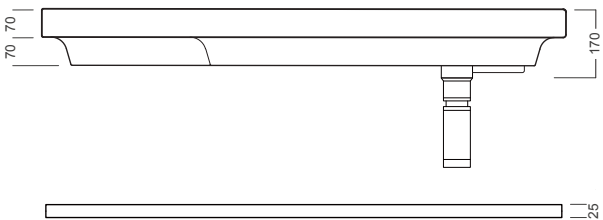

DESCRIPTION

Grandangolo 1300 - Tapered Shelf with YOVO01, Left Basin, White / Timber Veneer

PRODUCT CODE

GDST130SX / GDST130SXT

FEATURES

- Dimensions - W 1300mm x H 25mm x D 335 - 500mm
- Available painted in White / Timber Veneer*, or in your choice of paint colour^ (surcharge applies).
- The paint used on our products is polyurethane or UV based. It is five times harder and more durable than lacquer finishes.
- Our Timber Veneer finishes are 100% natural, each will have variations in grain and colour. All come stained and sealed with a protective UV finish. Gloss option is available for most veneers.
- Soft-close drawers.
- Ceramic Italian made top and NZ made cabinetry.
- Please specify whether or not you require a taphole.

PRODUCT CODE

GDST130SX / GDST130SXT

TECHNICAL DRAWINGS

Top

Back

Front

Side Section

Top Section

NOTES

Drawing indicates the technical measurement only and is not a reflection of how the unit will look. Sizes approximate. All drawings in millimeters. Drawings not to scale.