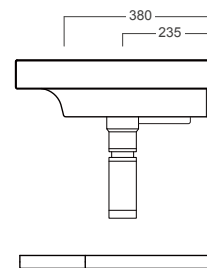

DESCRIPTION

Grandangolo 1300 - Tapered Shelf with YOVO01, Left Basin, White / Timber Veneer

PRODUCT CODE

GDST130SX / GDST130SXT

FEATURES

- Dimensions - W 1300mm x H 25mm x D 335 - 500mm
- Available painted in White / Timber Veneer*, or in your choice of paint colour^ (surcharge applies).
- The paint used on our products is polyurethane or UV based. It is five times harder and more durable than lacquer finishes.
- Our Timber Veneer finishes are 100% natural, each will have variations in grain and colour. All come stained and sealed with a protective UV finish. Gloss option is available for most veneers.
- Soft-close drawers.
- Ceramic Italian made top and NZ made cabinetry.
- Please specify whether or not you require a taphole.

PRODUCT CODE

GDST130SX / GDST130SXT

TECHNICAL DRAWINGS

Top

Back

Front

Side Section

Top Section

NOTES

Drawing indicates the technical measurement only and is not a reflection of how the unit will look. Sizes approximate. All drawings in millimeters. Drawings not to scale.