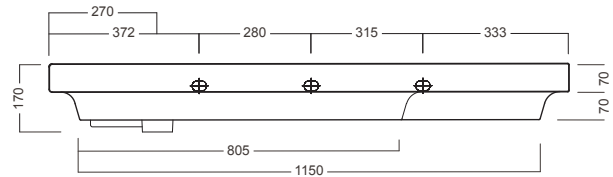

DESCRIPTION

Grandangolo 1300 - Tapered Shelf with YOXT01, Right Basin, White / Timber Veneer

PRODUCT CODE

GDST130DX / GDST130DXT

FEATURES

- Dimensions - W 1300mm x H 25mm x D 335 - 500mm
- Available painted in White / Timber Veneer*, or in your choice of paint colour^ (surcharge applies).
- The paint used on our products is polyurethane or UV based. It is five times harder and more durable than lacquer finishes.
- Our Timber Veneer finishes are 100% natural, each will have variations in grain and colour. All come stained and sealed with a protective UV finish. Gloss option is available for most veneers.
- Soft-close drawers.
- Ceramic Italian made top and NZ made cabinetry.
- Please specify whether or not you require a taphole.

PRODUCT CODE

GDST130DX / GDST130DXT

TECHNICAL DRAWINGS

Top

Back

Front

Side Section

Top Section

NOTES

Drawing indicates the technical measurement only and is not a reflection of how the unit will look. Sizes approximate. All drawings in millimeters. Drawings not to scale.