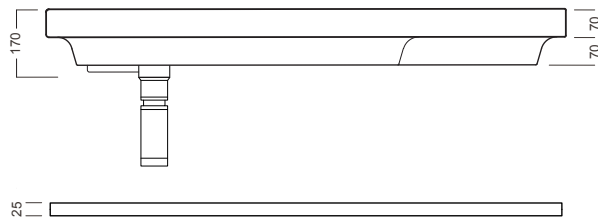

DESCRIPTION

Grandangolo 1300 - Tapered Shelf with YOXT01, Right Basin, White / Timber Veneer

PRODUCT CODE

GDST130DX / GDST130DXT

FEATURES

- Dimensions - W 1300mm x H 25mm x D 335 - 500mm
- Available painted in White / Timber Veneer*, or in your choice of paint colour^ (surcharge applies).
- The paint used on our products is polyurethane or UV based. It is five times harder and more durable than lacquer finishes.
- Our Timber Veneer finishes are 100% natural, each will have variations in grain and colour. All come stained and sealed with a protective UV finish. Gloss option is available for most veneers.
- Soft-close drawers.
- Ceramic Italian made top and NZ made cabinetry.
- Please specify whether or not you require a taphole.

Noce

Dark Oak

NOTES

Please see reverse for technical drawings.

*Non-stock item. ^15% surcharge applies for custom paint colour, 25% for metallic and black gloss.

DESCRIPTION

Grandangolo 1300 - Tapered Shelf with YOXT01, Right Basin, White / Timber Veneer

PRODUCT CODE

GDST130DX / GDST130DXT

TECHNICAL DRAWINGS

Top

Back

Front

Side Section

Top Section

NOTES

Drawing indicates the technical measurement only and is not a reflection of how the unit will look. Sizes approximate. All drawings in millimeters. Drawings not to scale.