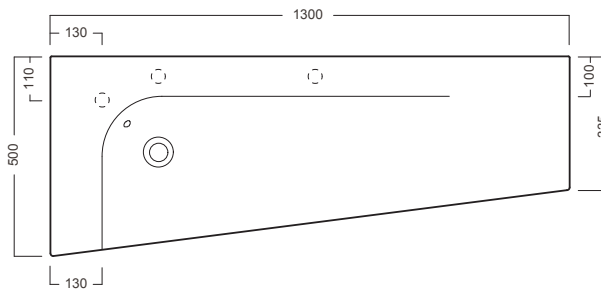

DESCRIPTION

Grandangolo 1300 - Tapered Shelf with YOXT01, Right Basin, White / Timber Veneer

PRODUCT CODE

GDST130DX / GDST130DXT

TECHNICAL DRAWINGS

Top