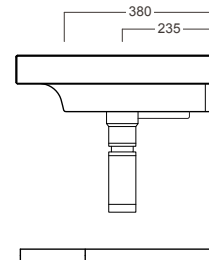

DESCRIPTION

Grandangolo 1300 - Tapered Shelf with YOXT01, Right Basin, White / Timber Veneer

PRODUCT CODE

GDST130DX / GDST130DXT

FEATURES

- Dimensions - W 1300mm x H 25mm x D 335 - 500mm
- Available painted in White / Timber Veneer*, or in your choice of paint colour^ (surcharge applies).
- The paint used on our products is polyurethane or UV based. It is five times harder and more durable than lacquer finishes.
- Our Timber Veneer finishes are 100% natural, each will have variations in grain and colour. All come stained and sealed with a protective UV finish. Gloss option is available for most veneers.
- Soft-close drawers.
- Ceramic Italian made top and NZ made cabinetry.
- Please specify whether or not you require a taphole.

PRODUCT CODE

GDST130DX / GDST130DXT

TECHNICAL DRAWINGS

Top

Back

Front

Side Section

Top Section

NOTES

Drawing indicates the technical measurement only and is not a reflection of how the unit will look. Sizes approximate. All drawings in millimeters. Drawings not to scale.