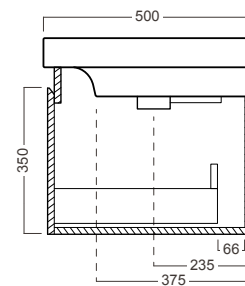

DESCRIPTION

Grandangolo 1300 - 2 Drawers, Side / Side, Right Basin, White / Timber Veneer

PRODUCT CODE

GD130DX / GD130DXT

FEATURES

- Dimensions - W 1300mm x H 470mm x D 500mm
- Available painted in White / Timber Veneer*, or in your choice of paint colour^ (surcharge applies).
- The paint used on our products is polyurethane or UV based. It is five times harder and more durable than lacquer finishes.
- Our Timber Veneer finishes are 100% natural, each will have variations in grain and colour. All come stained and sealed with a protective UV finish. Gloss option is available for most veneers.
- Soft-close drawers.
- Ceramic Italian made top and NZ made cabinetry.
- Please specify whether or not you require a taphole.

PRODUCT CODE

GD130DX / GD130DXT

TECHNICAL DRAWINGS

Top

Back

Front

Side Section

Top Section

NOTES

Drawing indicates the technical measurement only and is not a reflection of how the unit will look. Sizes approximate. All drawings in millimeters. Drawings not to scale.