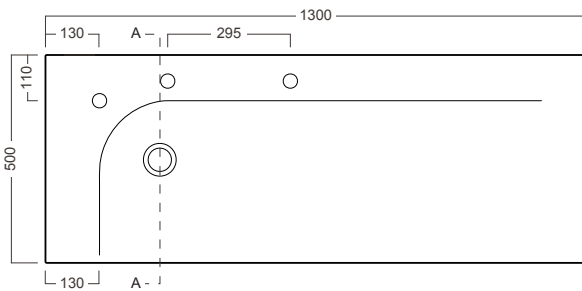

DESCRIPTION

Grandangolo 1300 - 2 Drawers, Side / Side, Right Basin, White / Timber Veneer

PRODUCT CODE

GD130DX / GD130DXT

TECHNICAL DRAWINGS

Top