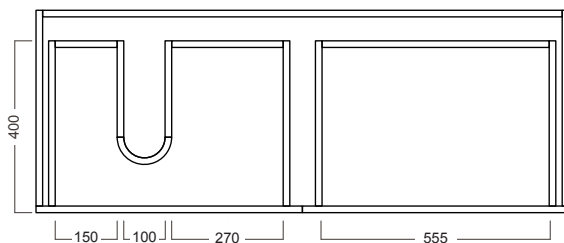

DESCRIPTION

Grandangolo 1300 - 2 Drawers, Side / Side, Right Basin, White / Timber Veneer

PRODUCT CODE

GD130DX / GD130DXT

FEATURES

- Dimensions - W 1300mm x H 470mm x D 500mm
- Available painted in White / Timber Veneer*, or in your choice of paint colour^ (surcharge applies).
- The paint used on our products is polyurethane or UV based. It is five times harder and more durable than lacquer finishes.
- Our Timber Veneer finishes are 100% natural, each will have variations in grain and colour. All come stained and sealed with a protective UV finish. Gloss option is available for most veneers.
- Soft-close drawers.
- Ceramic Italian made top and NZ made cabinetry.
- Please specify whether or not you require a taphole.

PRODUCT CODE

GD130DX / GD130DXT

TECHNICAL DRAWINGS

Top

Back

Front

Side Section

Top Section

NOTES

Drawing indicates the technical measurement only and is not a reflection of how the unit will look. Sizes approximate. All drawings in millimeters. Drawings not to scale.