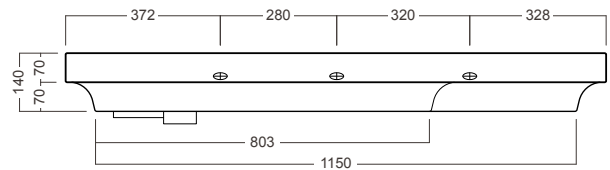

DESCRIPTION

Grandangolo 1300 - 2 Drawers, Side / Side, Right Basin, White / Timber Veneer

PRODUCT CODE

GD130DX / GD130DXT

FEATURES

- Dimensions - W 1300mm x H 470mm x D 500mm
- Available painted in White / Timber Veneer*, or in your choice of paint colour^ (surcharge applies).
- The paint used on our products is polyurethane or UV based. It is five times harder and more durable than lacquer finishes.
- Our Timber Veneer finishes are 100% natural, each will have variations in grain and colour. All come stained and sealed with a protective UV finish. Gloss option is available for most veneers.
- Soft-close drawers.
- Ceramic Italian made top and NZ made cabinetry.
- Please specify whether or not you require a taphole.

PRODUCT CODE

GD130DX / GD130DXT

TECHNICAL DRAWINGS

Top

Back

Front

Side Section

Top Section

NOTES

Drawing indicates the technical measurement only and is not a reflection of how the unit will look. Sizes approximate. All drawings in millimeters. Drawings not to scale.