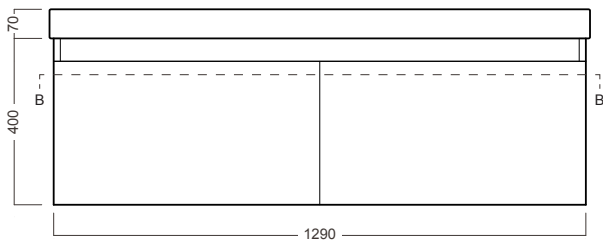

DESCRIPTION

Grandangolo 1300 - 2 Drawers, Side / Side, Right Basin, White / Timber Veneer

PRODUCT CODE

GD130DX / GD130DXT

TECHNICAL DRAWINGS

Back

Front

Side Section

Top Section

NOTES

Drawing indicates the technical measurement only and is not a reflection of how the unit will look. Sizes approximate. All drawings in millimeters. Drawings not to scale.