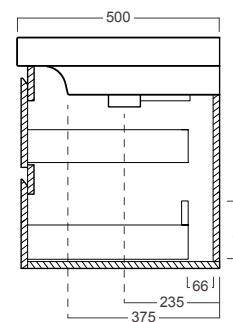

GRANDANGOLO

Michel César

DESCRIPTION

Grandangolo 1300 - 4 Drawers, Top / Bottom, Right Basin, White / Timber Veneer

PRODUCT CODE

GD130D4DX / GD130D4DXT

FEATURES

- Dimensions - W 1300mm x H 570mm x D 500mm
- Available painted in White / Timber Veneer*, or in your choice of paint colour^ (surcharge applies).
- The paint used on our products is polyurethane or UV based. It is five times harder and more durable than lacquer finishes.
- Our Timber Veneer finishes are 100% natural, each will have variations in grain and colour. All come stained and sealed with a protective UV finish. Gloss option is available for most veneers.
- Soft-close drawers.
- Ceramic Italian made top and NZ made cabinetry.
- Please specify whether or not you require a taphole.

PRODUCT CODE

GD130D4DX / GD130D4DXT

TECHNICAL DRAWINGS

Top

Back

Front

Side Section

Top Section

NOTES

Drawing indicates the technical measurement only and is not a reflection of how the unit will look. Sizes approximate. All drawings in millimeters. Drawings not to scale.