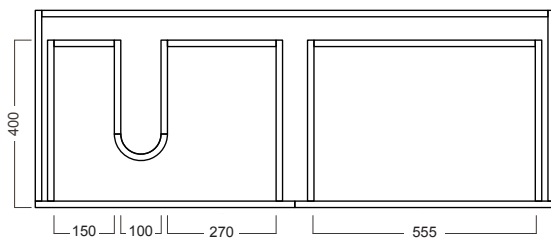

GRANDANGOLO

Michel César

DESCRIPTION

Grandangolo 1300 - 4 Drawers, Top / Bottom, Right Basin, White / Timber Veneer

PRODUCT CODE

GD130D4DX / GD130D4DXT

FEATURES

- Dimensions - W 1300mm x H 570mm x D 500mm
- Available painted in White / Timber Veneer*, or in your choice of paint colour^ (surcharge applies).
- The paint used on our products is polyurethane or UV based. It is five times harder and more durable than lacquer finishes.
- Our Timber Veneer finishes are 100% natural, each will have variations in grain and colour. All come stained and sealed with a protective UV finish. Gloss option is available for most veneers.
- Soft-close drawers.
- Ceramic Italian made top and NZ made cabinetry.
- Please specify whether or not you require a taphole.

PRODUCT CODE

GD130D4DX / GD130D4DXT

TECHNICAL DRAWINGS

Top

Back

Front

Side Section

Top Section

NOTES

Drawing indicates the technical measurement only and is not a reflection of how the unit will look. Sizes approximate. All drawings in millimeters. Drawings not to scale.