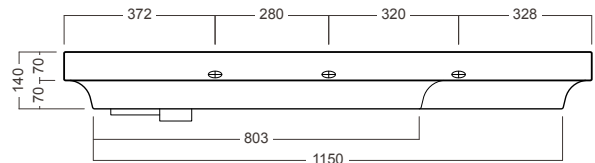

GRANDANGOLO

Michel César

DESCRIPTION

Grandangolo 1300 - 4 Drawers, Top / Bottom, Right Basin, White / Timber Veneer

PRODUCT CODE

GD130D4DX / GD130D4DXT

FEATURES

- Dimensions - W 1300mm x H 570mm x D 500mm
- Available painted in White / Timber Veneer*, or in your choice of paint colour^ (surcharge applies).
- The paint used on our products is polyurethane or UV based. It is five times harder and more durable than lacquer finishes.
- Our Timber Veneer finishes are 100% natural, each will have variations in grain and colour. All come stained and sealed with a protective UV finish. Gloss option is available for most veneers.
- Soft-close drawers.
- Ceramic Italian made top and NZ made cabinetry.
- Please specify whether or not you require a taphole.

PRODUCT CODE

GD130D4DX / GD130D4DXT

TECHNICAL DRAWINGS

Top

Back

Front

Side Section

Top Section

NOTES

Drawing indicates the technical measurement only and is not a reflection of how the unit will look. Sizes approximate. All drawings in millimeters. Drawings not to scale.