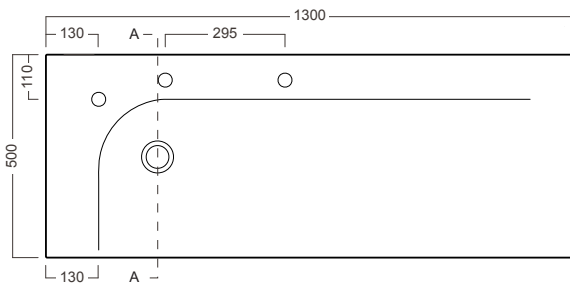

DESCRIPTION

Grandangolo 1300 - 4 Drawers, Top / Bottom, Right Basin, White / Timber Veneer

PRODUCT CODE

GD130D4DX / GD130D4DXT

TECHNICAL DRAWINGS

Top